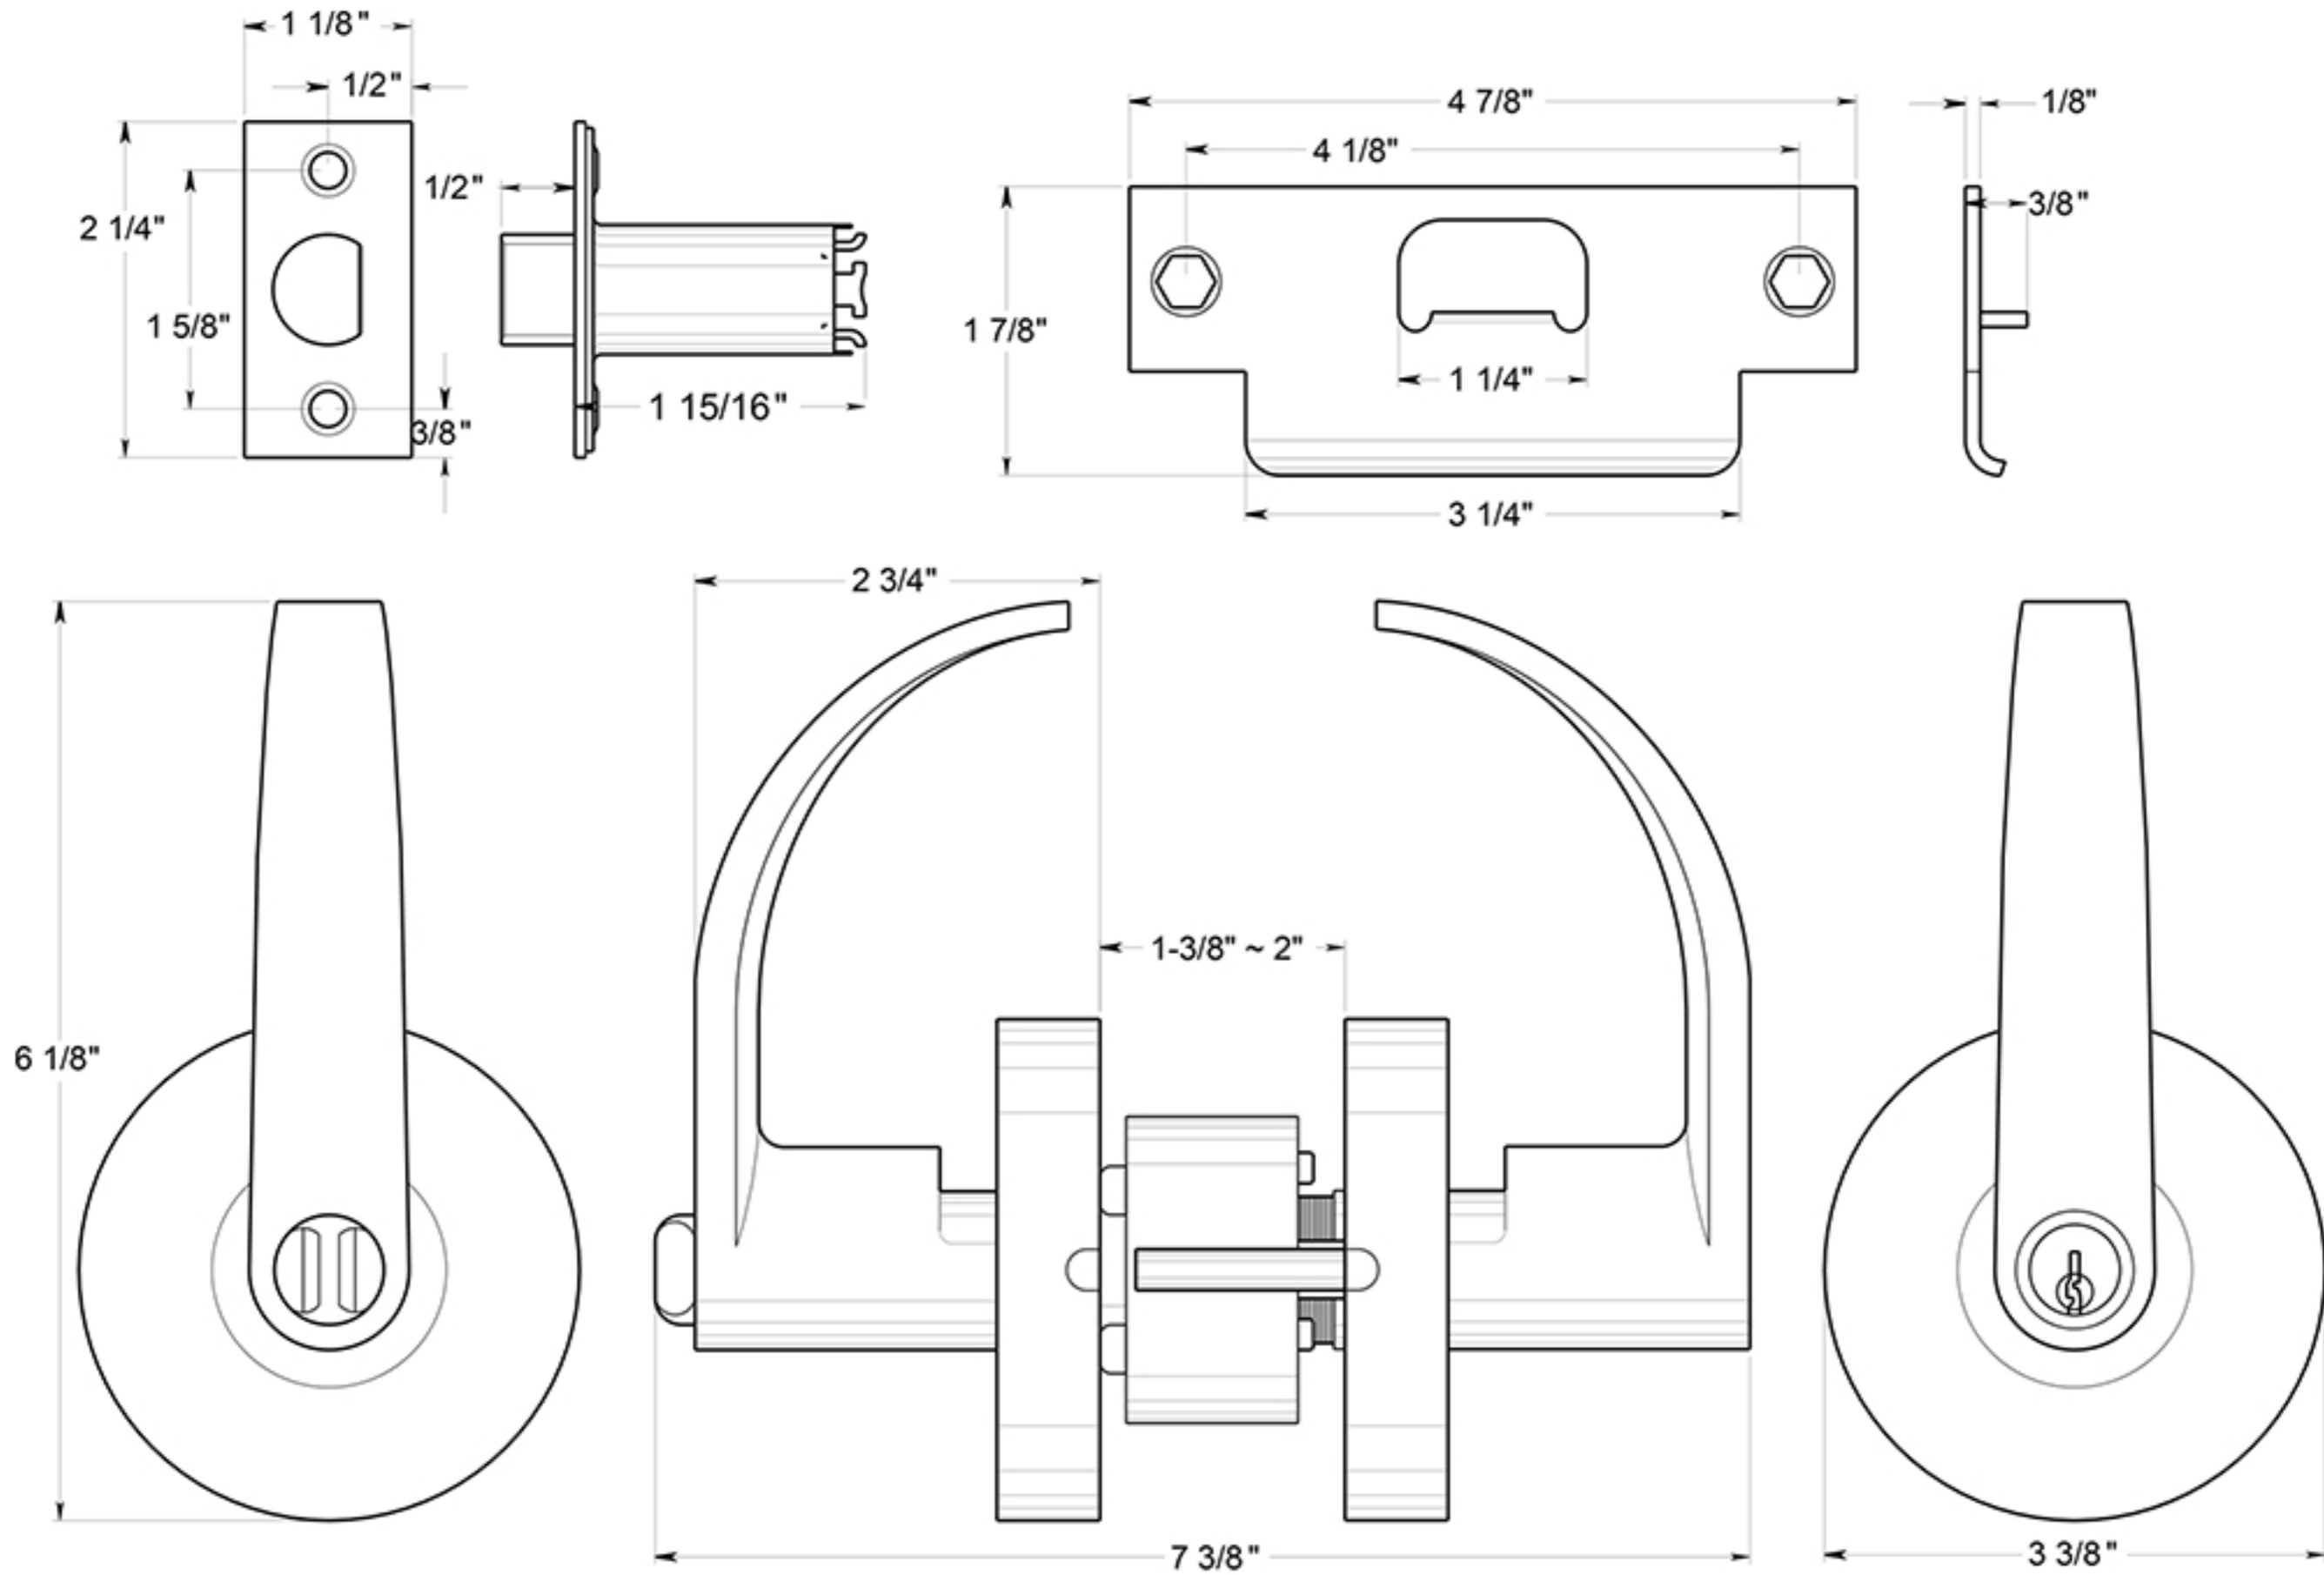

CL609EVC

LEVERSET / CURVED / CLASSROOM / COMMERCIAL GRADE 2 / STEEL & ZINC

DRAWING NOT TO SCALE

NOTE: Deltana reserves the right to constantly improve its products and is not responsible for differences between the product in-hand and the specifications contained in this drawing. We do not recommend to pre-drill holes or pre-cut woods or metals based on the drawing information if the veracity of the specifications has not been proven by the live product.