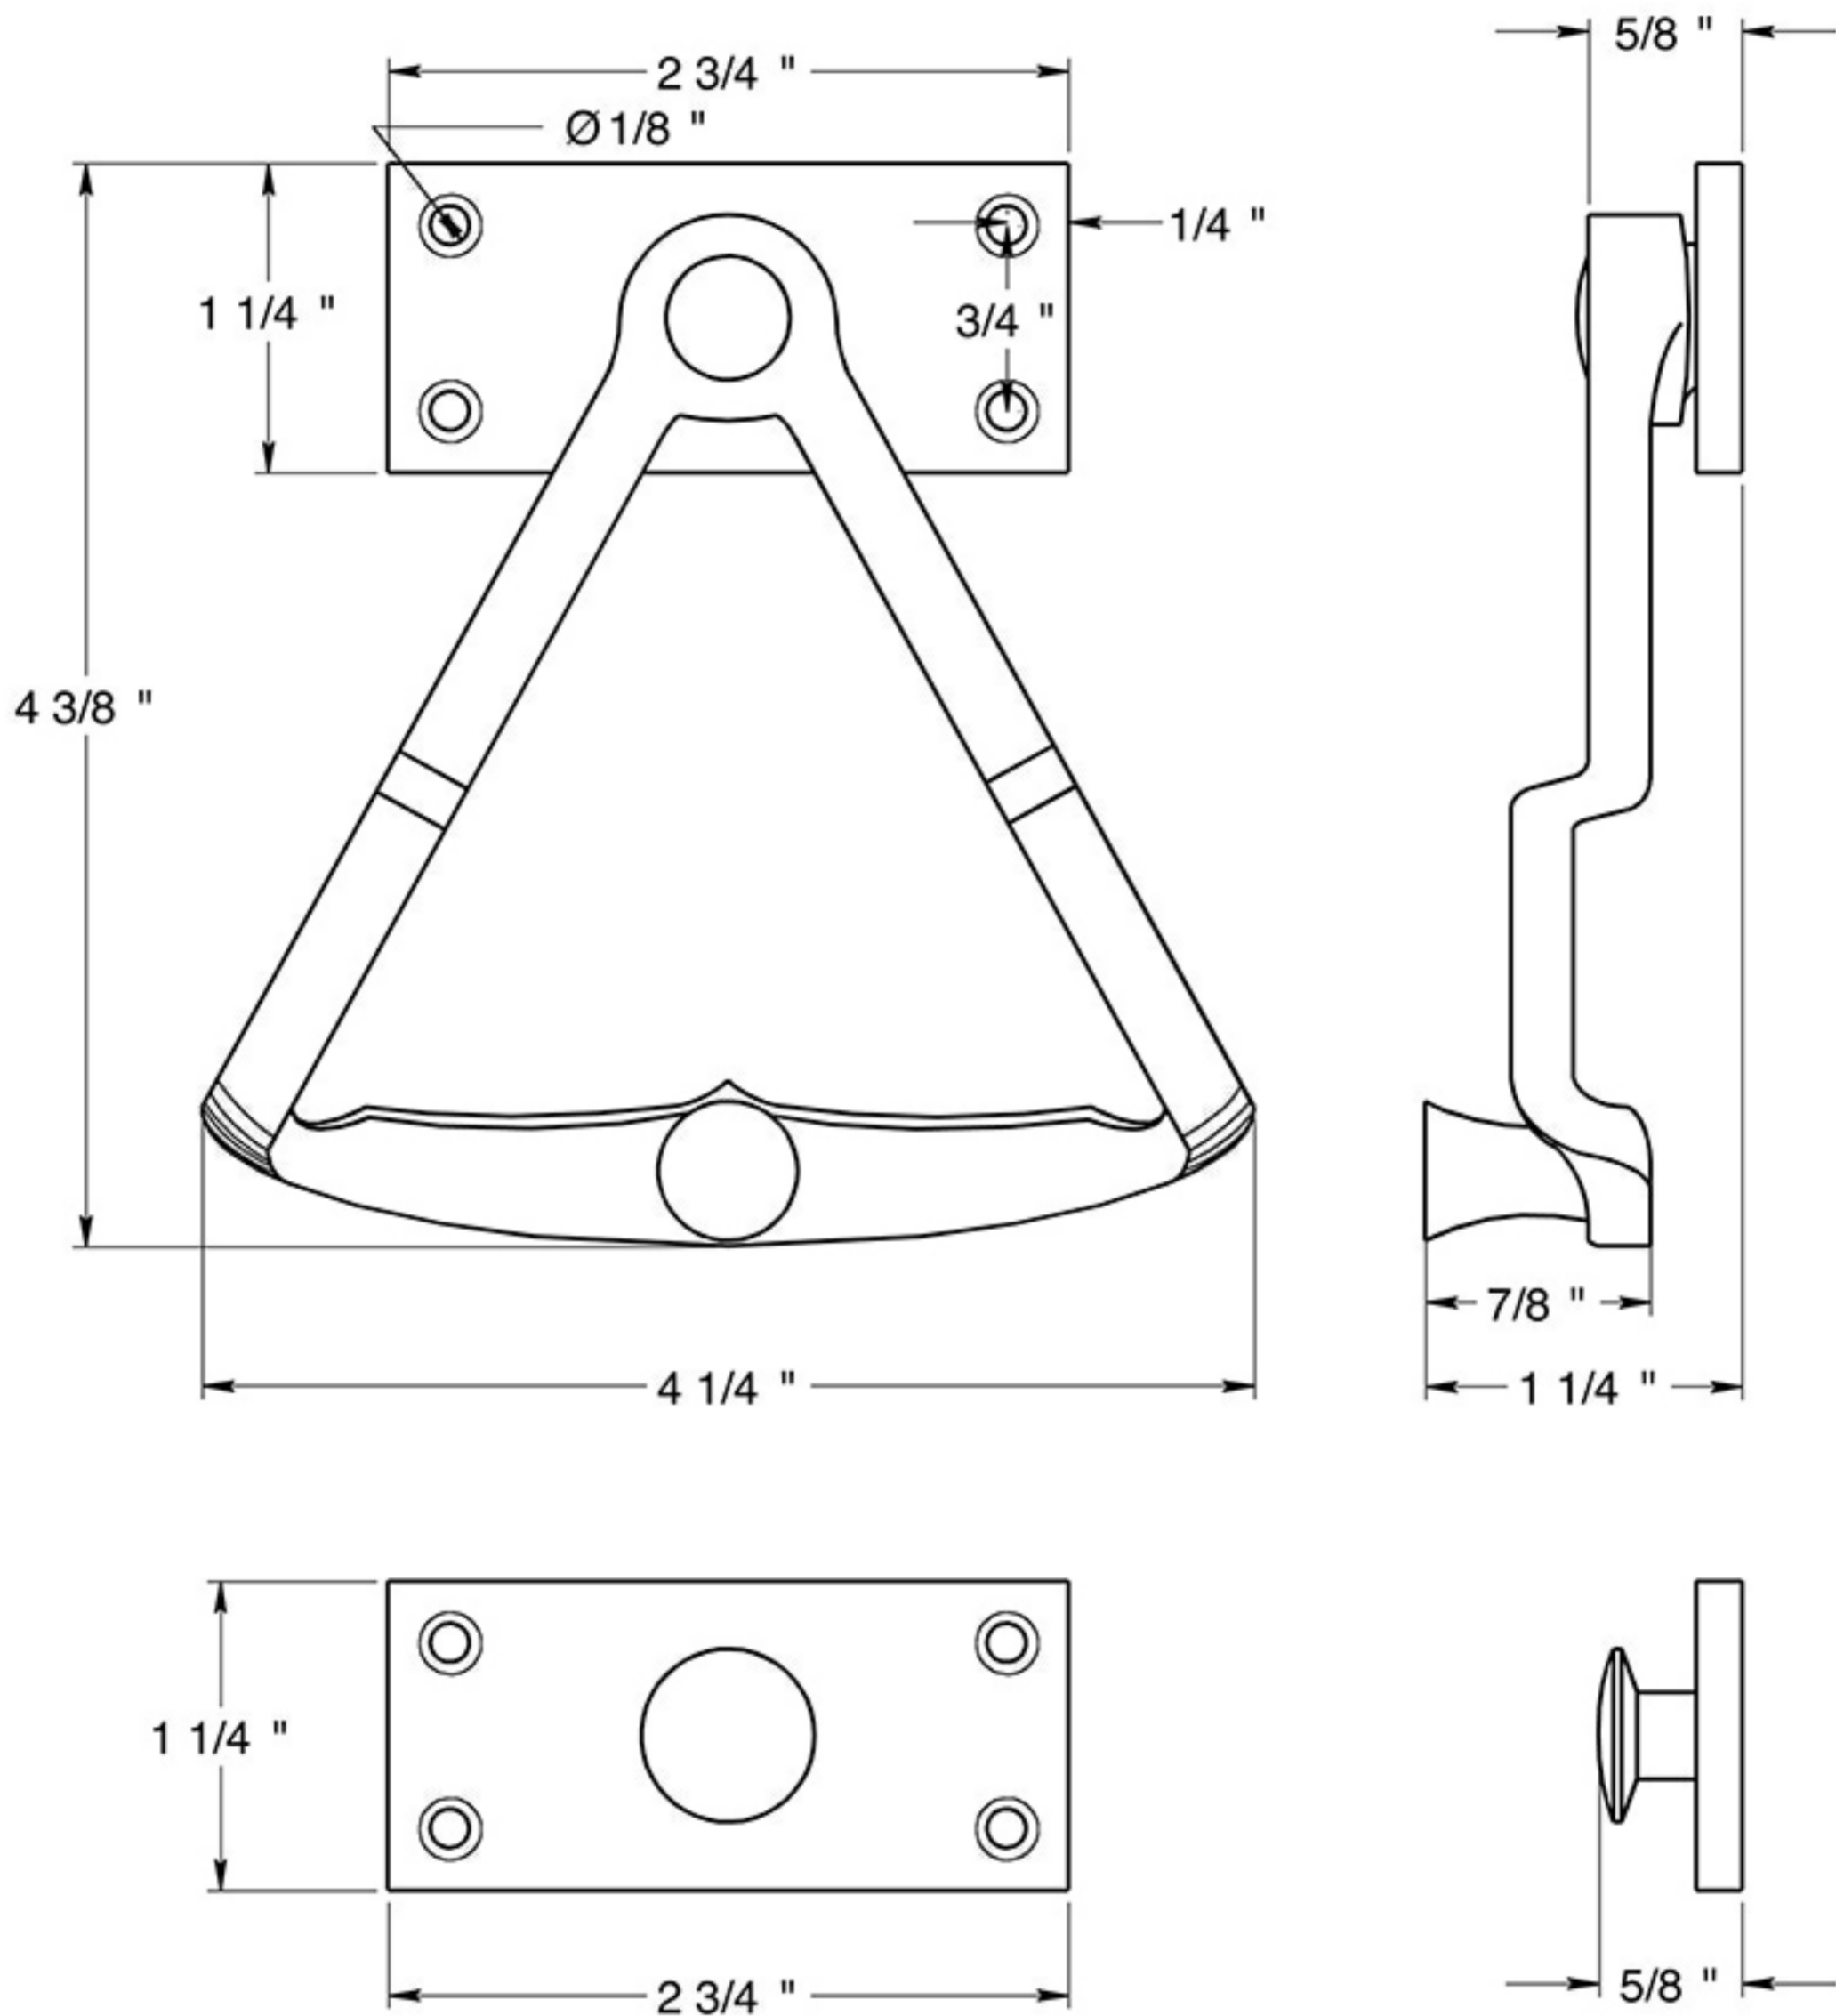

DDQ56

DUTCH DOOR QUADRANT / SOLID BRASS

DRAWING NOT TO SCALE

NOTE: Deltana reserves the right to constantly improve its products and is not responsible for differences between the product in-hand and the specifications contained in this drawing. We do not recommend to pre-drill holes or pre-cut woods or metals based on the drawing information if the veracity of the specifications has not been proven by the live product.