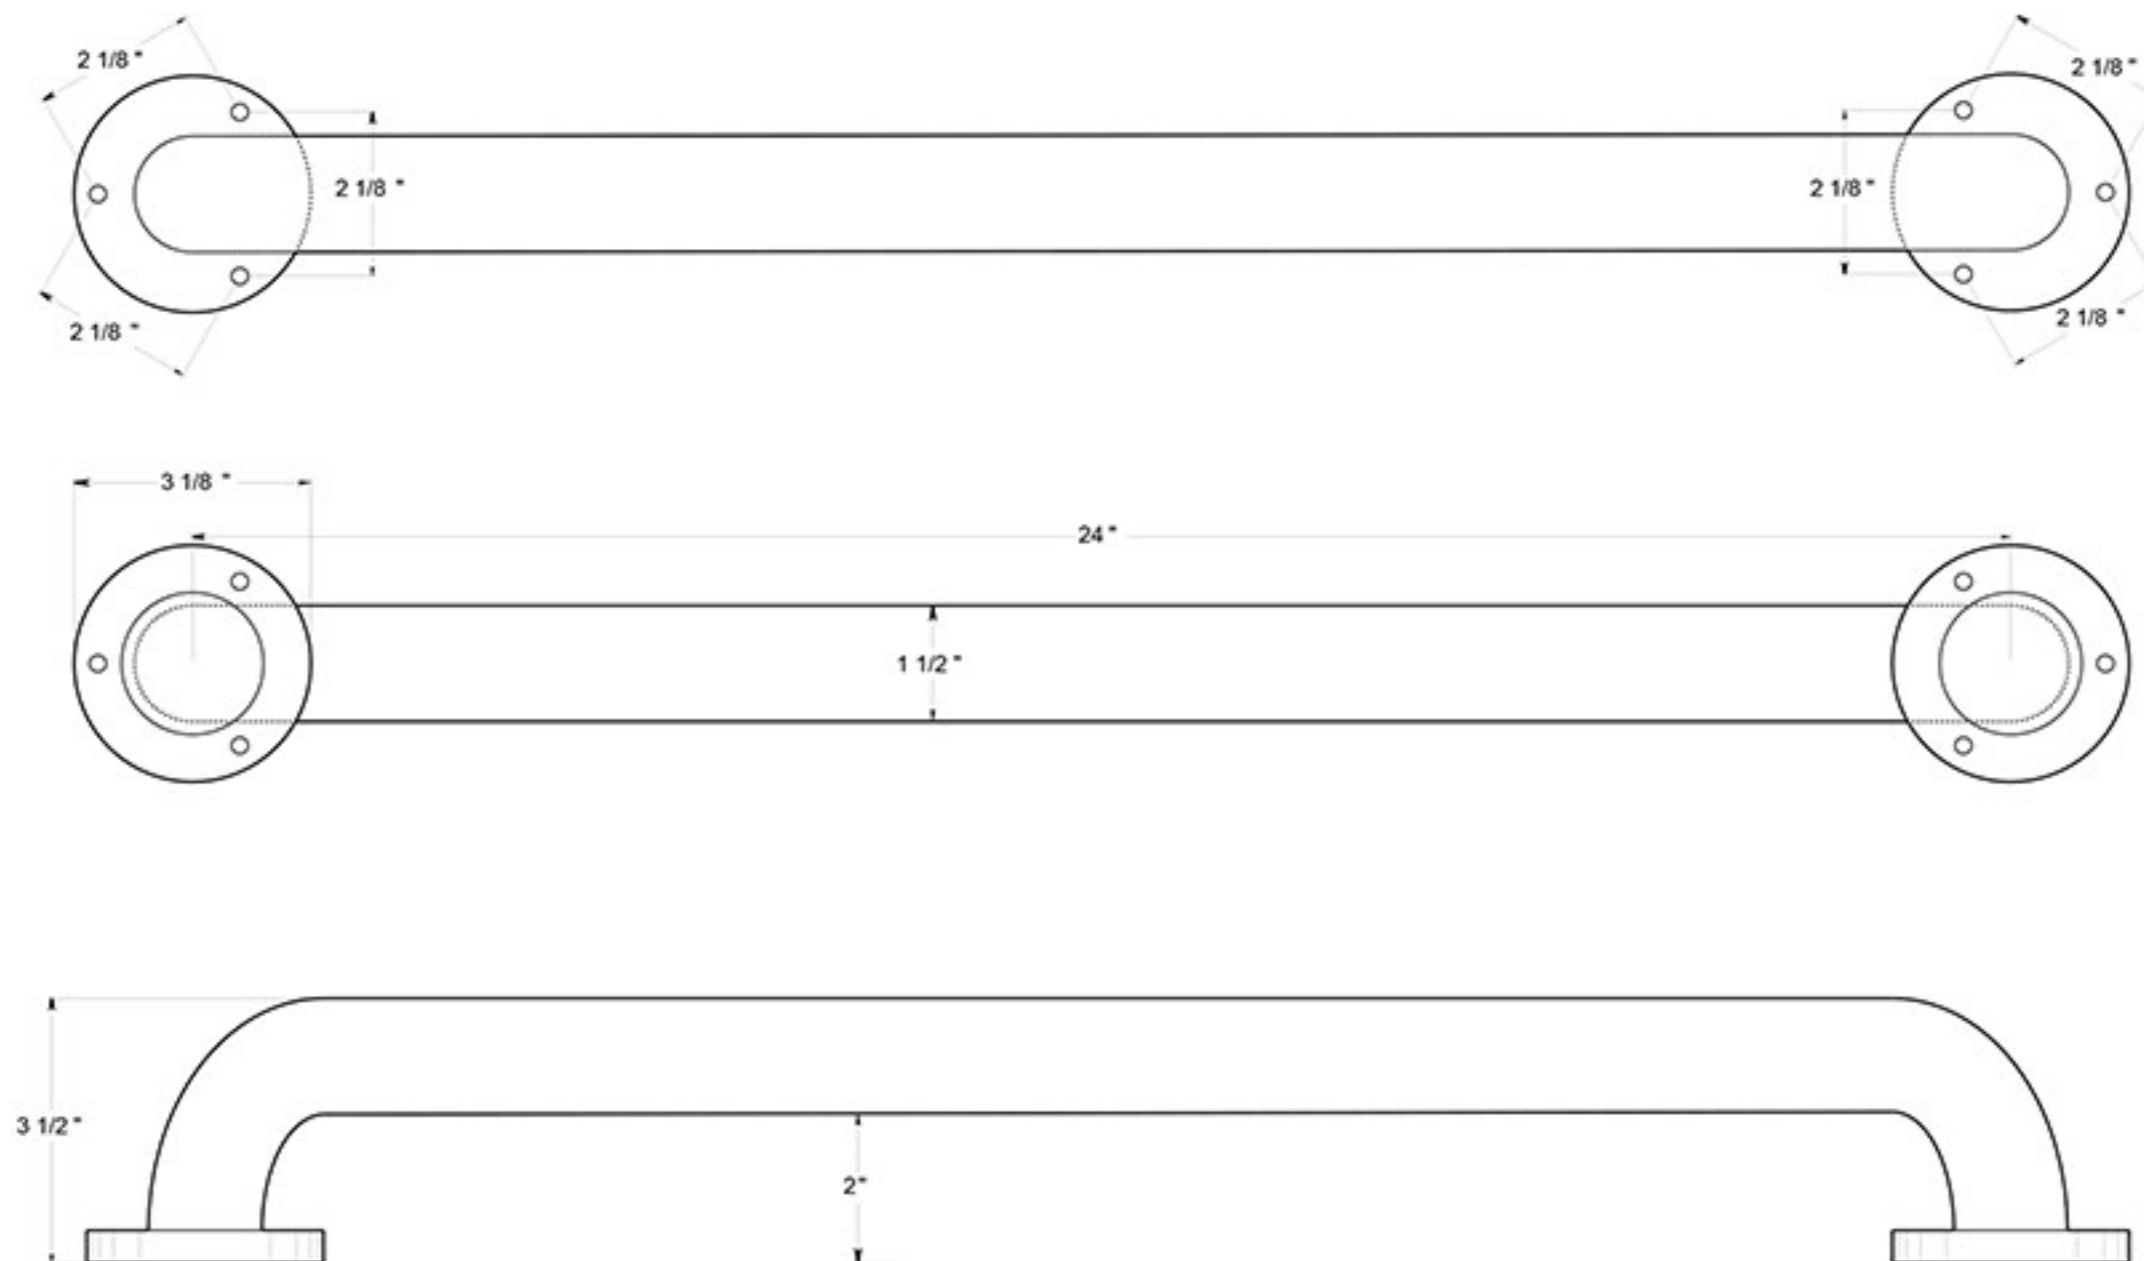

# GB24U32D

24" GRAB BAR / STAINLESS STEEL

DRAWING NOT TO SCALE

NOTE: Deltana reserves the right to constantly improve its products and is not responsible for differences between the product in-hand and the specifications contained in this drawing. We do not recommend to pre-drill holes or pre-cut woods or metals based on the drawing information if the veracity of the specifications has not been proven by the live product.