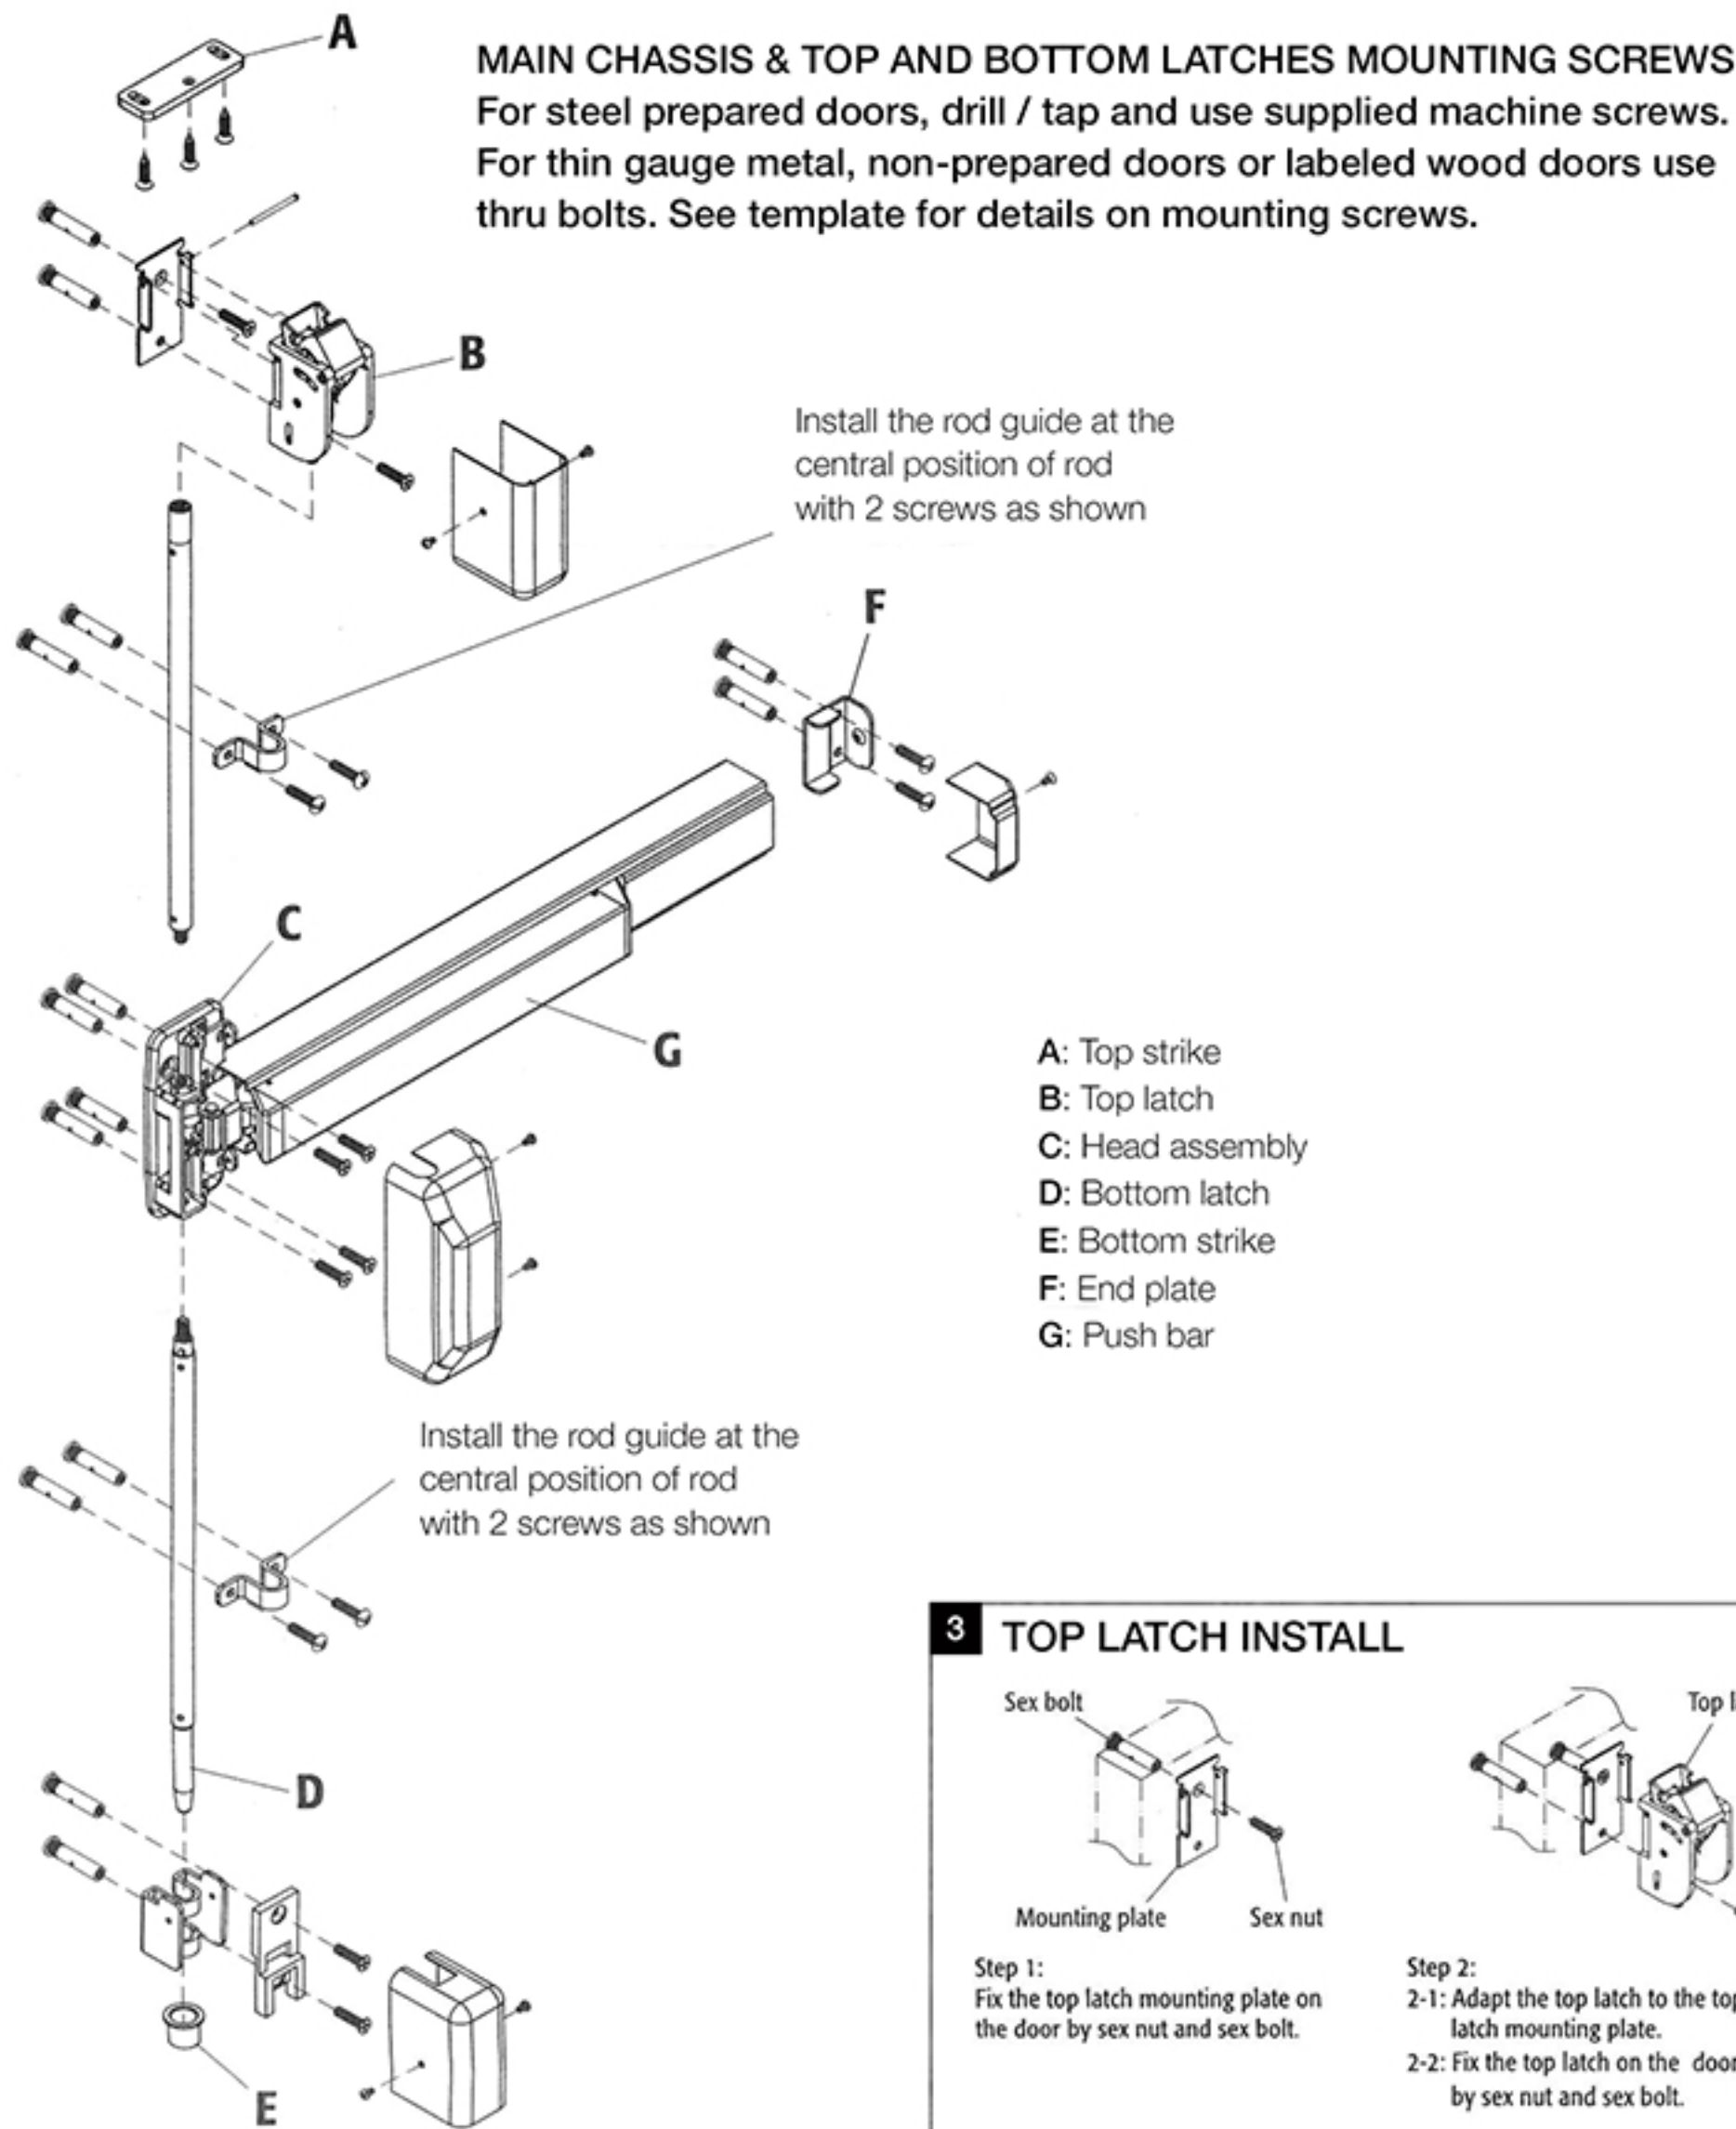

# PDR36UL

PANIC DEVICE 36" / VERTICAL ROD MOUNT / UL 3 HOURS FIRE-RATED / STAINLESS STEEL

DRAWING NOT TO SCALE

NOTE: Deltana reserves the right to constantly improve its products and is not responsible for differences between the product in-hand and the specifications contained in this drawing. We do not recommend to pre-drill holes or pre-cut woods or metals based on the drawing information if the veracity of the specifications has not been proven by the live product.

# PDVR36UL

## PANIC DEVICE 36" / VERTICAL ROD MOUNT UL LISTED 3 HOURS FIRE-RATED / STAINLESS STEEL

REVERSIBLE INSTALLATION INSTRUCTIONS / LHR DOOR SHOWN, RHR DOOR OPPOSITE

DRAWING NOT TO SCALE

NOTE: Deltana reserves the right to constantly improve its products and is not responsible for differences between the product in-hand and the specifications contained in this drawing. We do not recommend to pre-drill holes or pre-cut woods or metals based on the drawing information if the veracity of the specifications has not been proven by the live product.