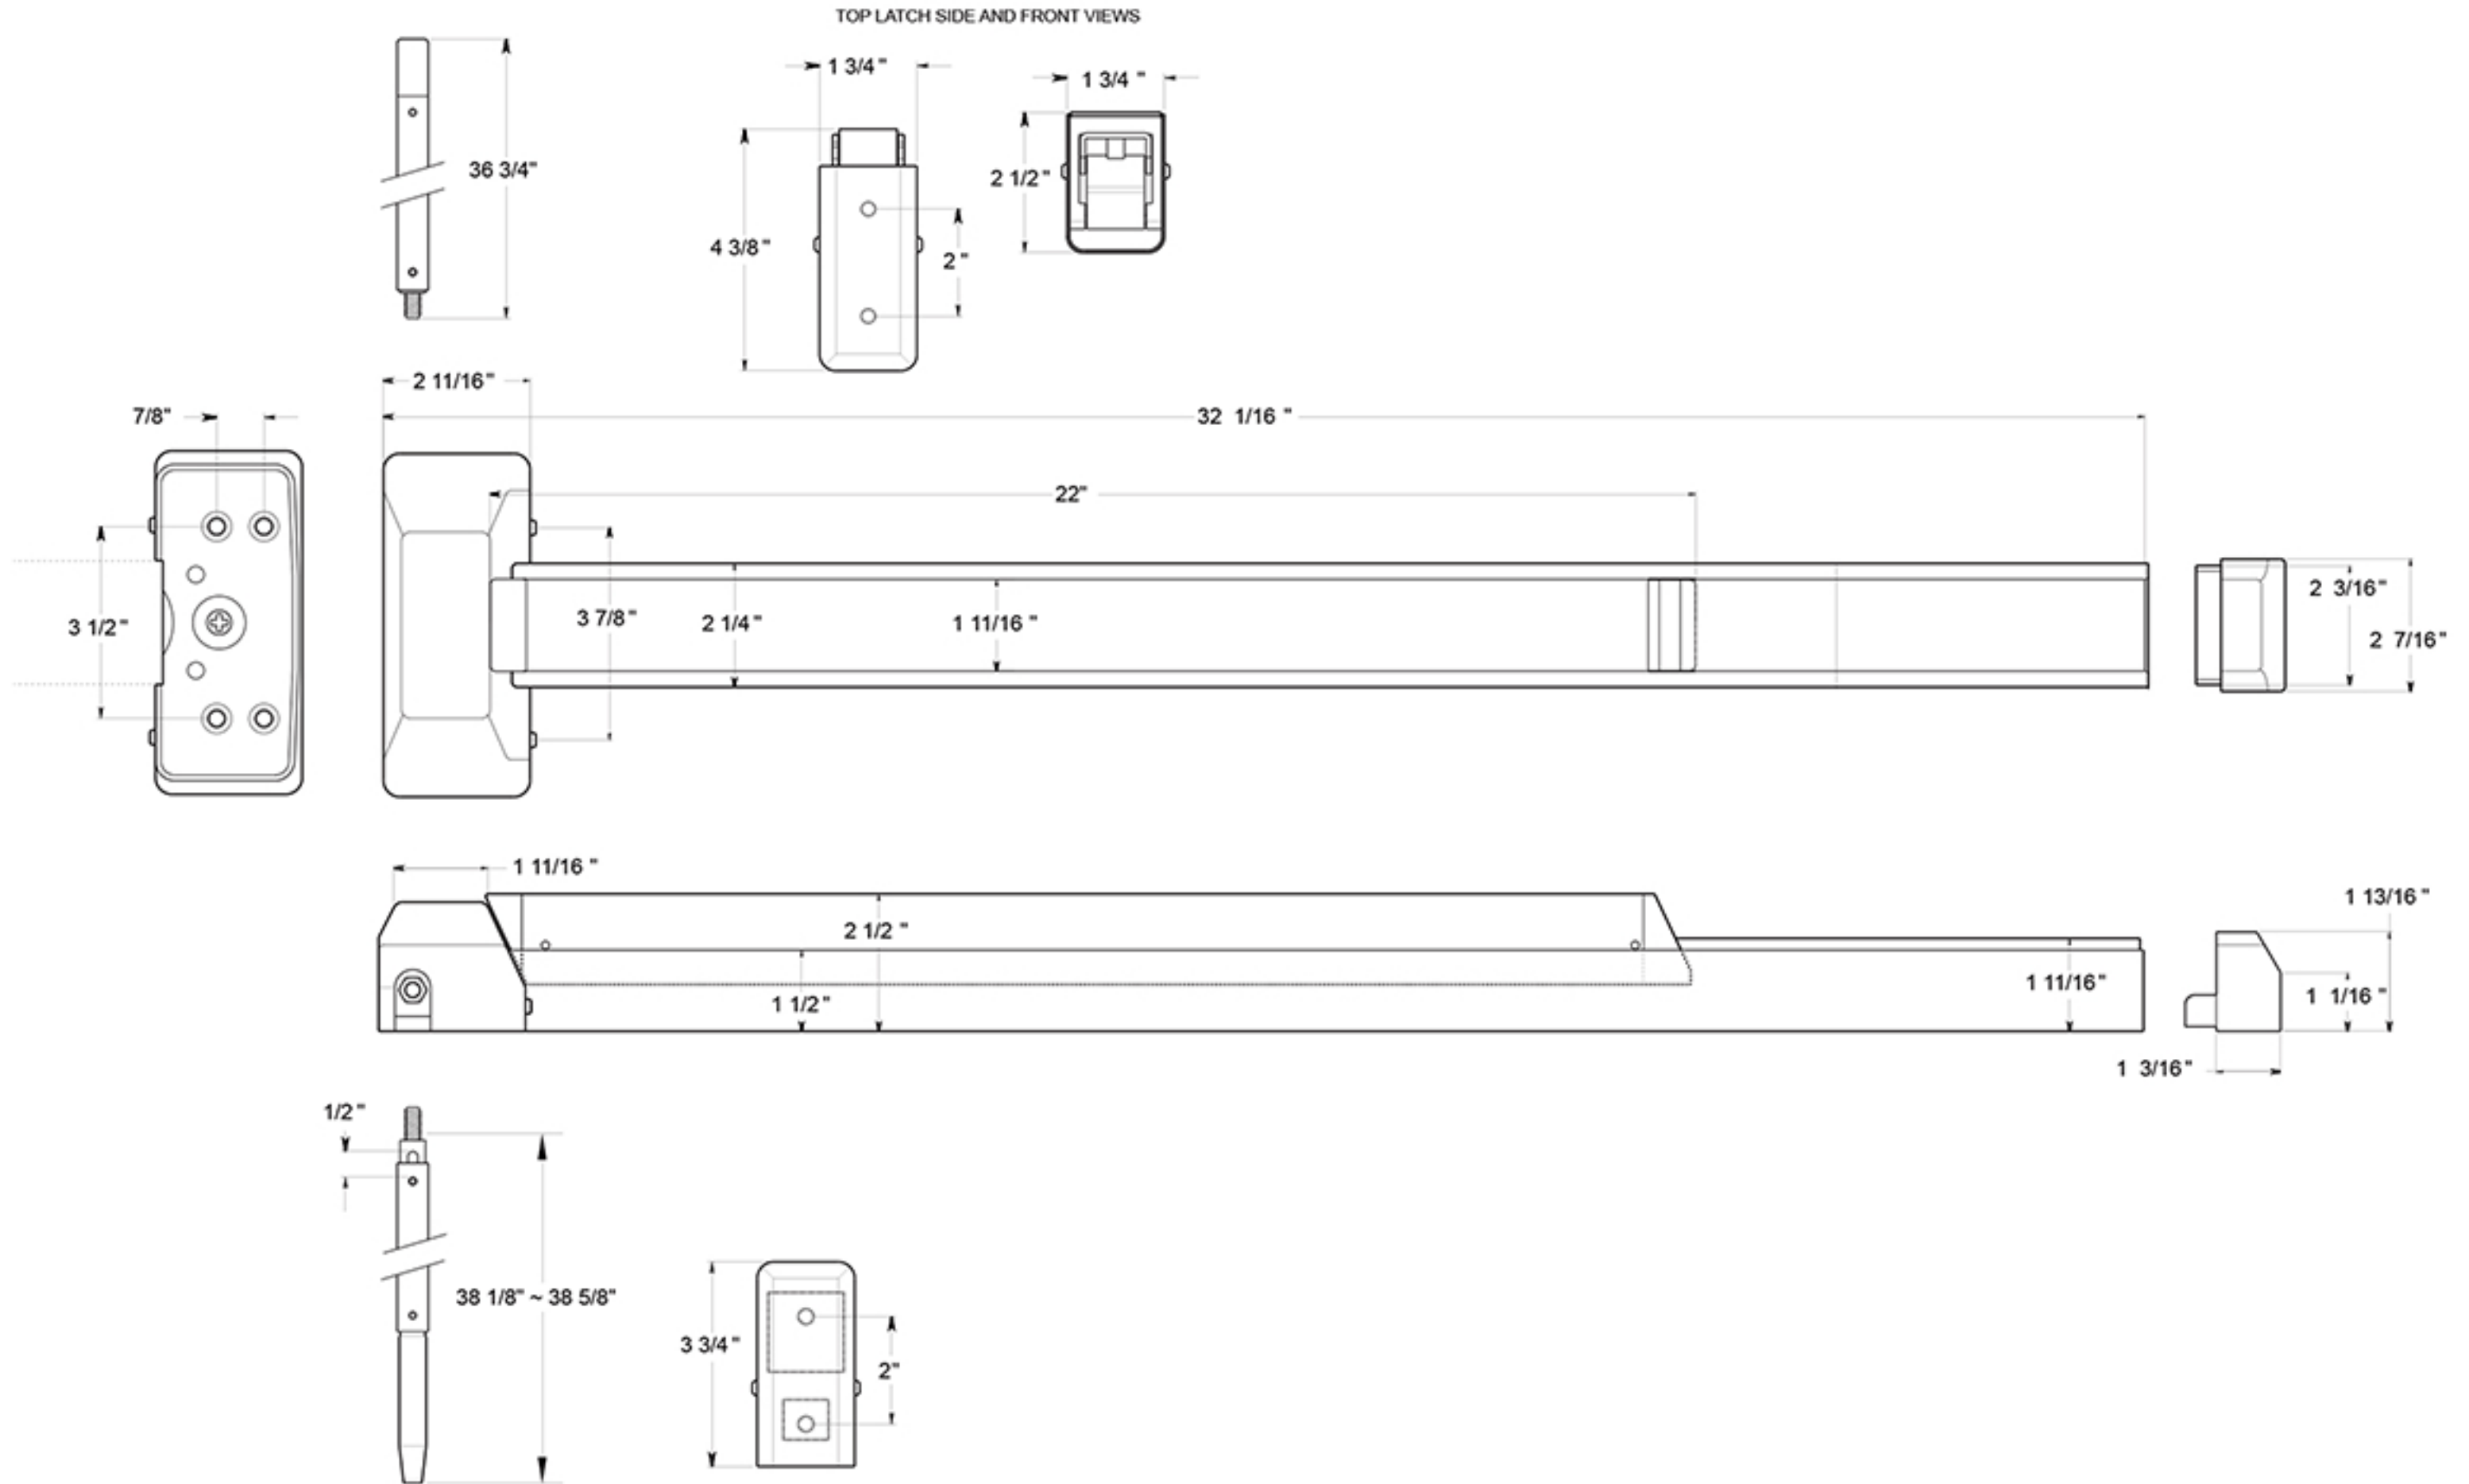

# PDR36UL

PANIC DEVICE 36" / VERTICAL ROD MOUNT / UL 3 HOURS FIRE-RATED / STAINLESS STEEL

DRAWING NOT TO SCALE

NOTE: Deltana reserves the right to constantly improve its products and is not responsible for differences between the product in-hand and the specifications contained in this drawing. We do not recommend to pre-drill holes or pre-cut woods or metals based on the drawing information if the veracity of the specifications has not been proven by the live product.

# PDVR36UL

## PANIC DEVICE 36" / VERTICAL ROD MOUNT UL LISTED 3 HOURS FIRE-RATED / STAINLESS STEEL

REVERSIBLE INSTALLATION INSTRUCTIONS / LHR DOOR SHOWN, RHR DOOR OPPOSITE

DRAWING NOT TO SCALE

NOTE: Deltana reserves the right to constantly improve its products and is not responsible for differences between the product in-hand and the specifications contained in this drawing. We do not recommend to pre-drill holes or pre-cut woods or metals based on the drawing information if the veracity of the specifications has not been proven by the live product.