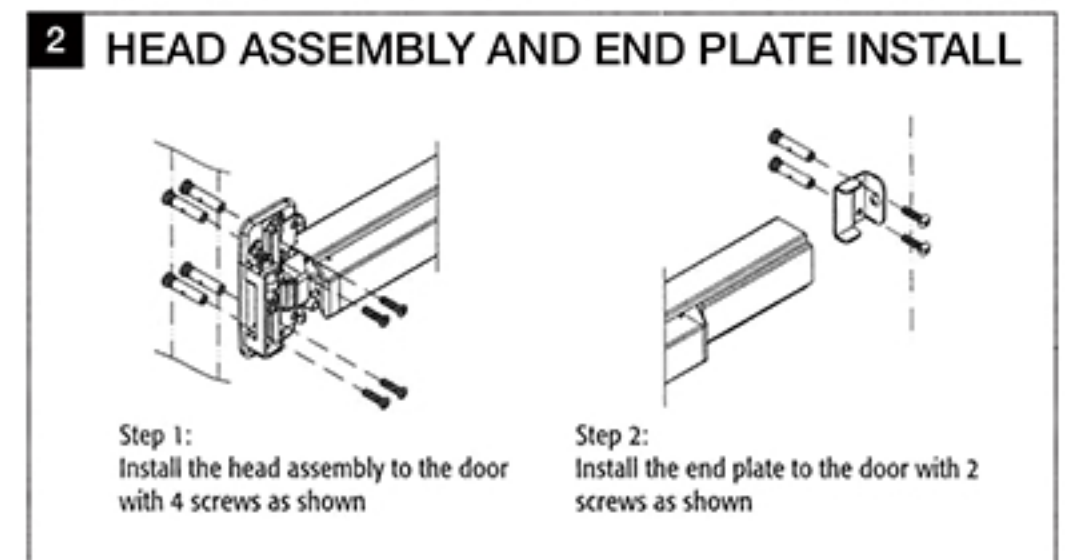

PDVR36UL

PANIC DEVICE 36" / VERTICAL ROD MOUNT UL LISTED 3 HOURS FIRE-RATED / STAINLESS STEEL

REVERSIBLE INSTALLATION INSTRUCTIONS / LHR DOOR SHOWN, RHR DOOR OPPOSITE

DRAWING NOT TO SCALE

NOTE: Deltana reserves the right to constantly improve its products and is not responsible for differences between the product in-hand and the specifications contained in this drawing. We do not recommend to pre-drill holes or pre-cut woods or metals based on the drawing information if the veracity of the specifications has not been proven by the live product.