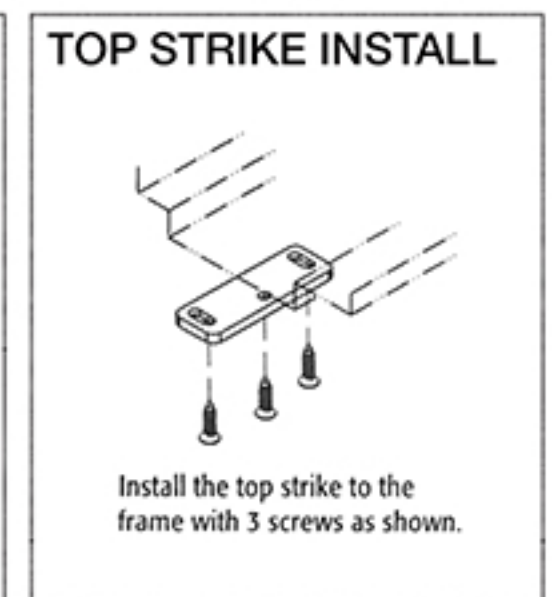

# PDR36UL

PANIC DEVICE 36" / VERTICAL ROD MOUNT / UL 3 HOURS FIRE-RATED / STAINLESS STEEL

DRAWING NOT TO SCALE

NOTE: Deltana reserves the right to constantly improve its products and is not responsible for differences between the product in-hand and the specifications contained in this drawing. We do not recommend to pre-drill holes or pre-cut woods or metals based on the drawing information if the veracity of the specifications has not been proven by the live product.

## PANIC DEVICE 36" / VERTICAL ROD MOUNT UL LISTED 3 HOURS FIRE-RATED / STAINLESS STEEL

REVERSIBLE INSTALLATION INSTRUCTIONS / LHR DOOR SHOWN, RHR DOOR OPPOSITE

DRAWING NOT TO SCALE

NOTE: Deltana reserves the right to constantly improve its products and is not responsible for differences between the product in-hand and the specifications contained in this drawing. We do not recommend to pre-drill holes or pre-cut woods or metals based on the drawing information if the veracity of the specifications has not been proven by the live product.