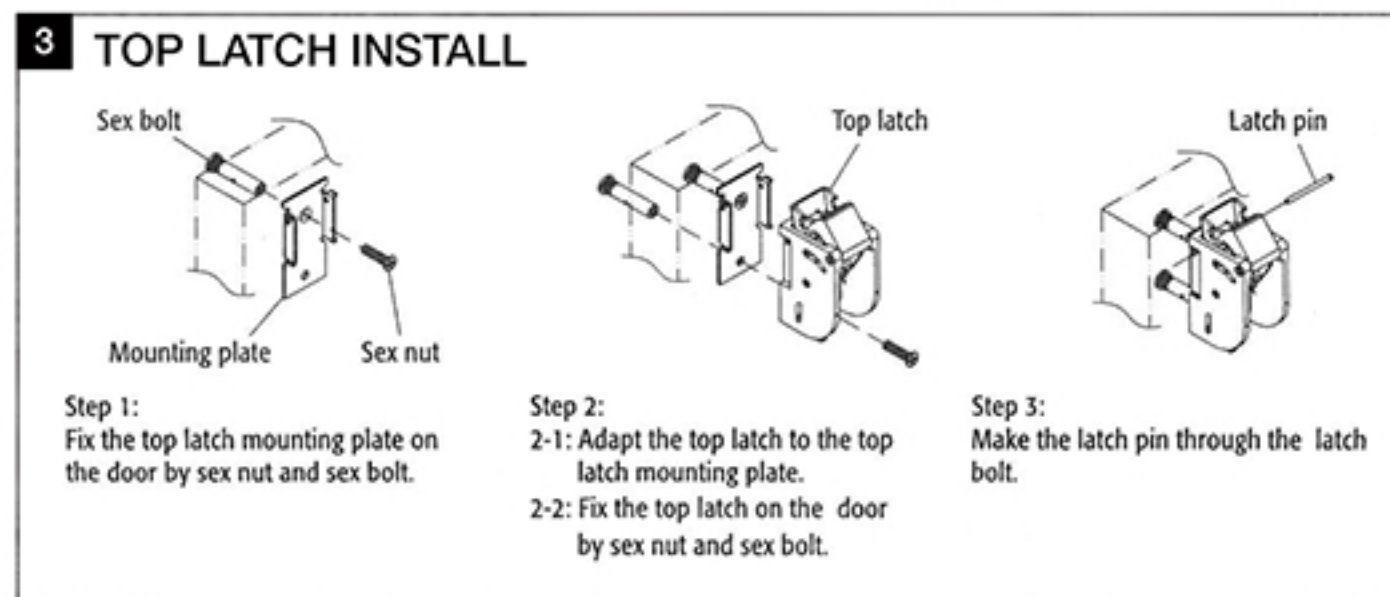

# PDR36UL

PANIC DEVICE 36" / VERTICAL ROD MOUNT / UL 3 HOURS FIRE-RATED / STAINLESS STEEL

DRAWING NOT TO SCALE

NOTE: Deltana reserves the right to constantly improve its products and is not responsible for differences between the product in-hand and the specifications contained in this drawing. We do not recommend to pre-drill holes or pre-cut woods or metals based on the drawing information if the veracity of the specifications has not been proven by the live product.

## PANIC DEVICE 36" / VERTICAL ROD MOUNT UL LISTED 3 HOURS FIRE-RATED / STAINLESS STEEL

REVERSIBLE INSTALLATION INSTRUCTIONS / LHR DOOR SHOWN, RHR DOOR OPPOSITE

DRAWING NOT TO SCALE

NOTE: Deltana reserves the right to constantly improve its products and is not responsible for differences between the product in-hand and the specifications contained in this drawing. We do not recommend to pre-drill holes or pre-cut woods or metals based on the drawing information if the veracity of the specifications has not been proven by the live product.