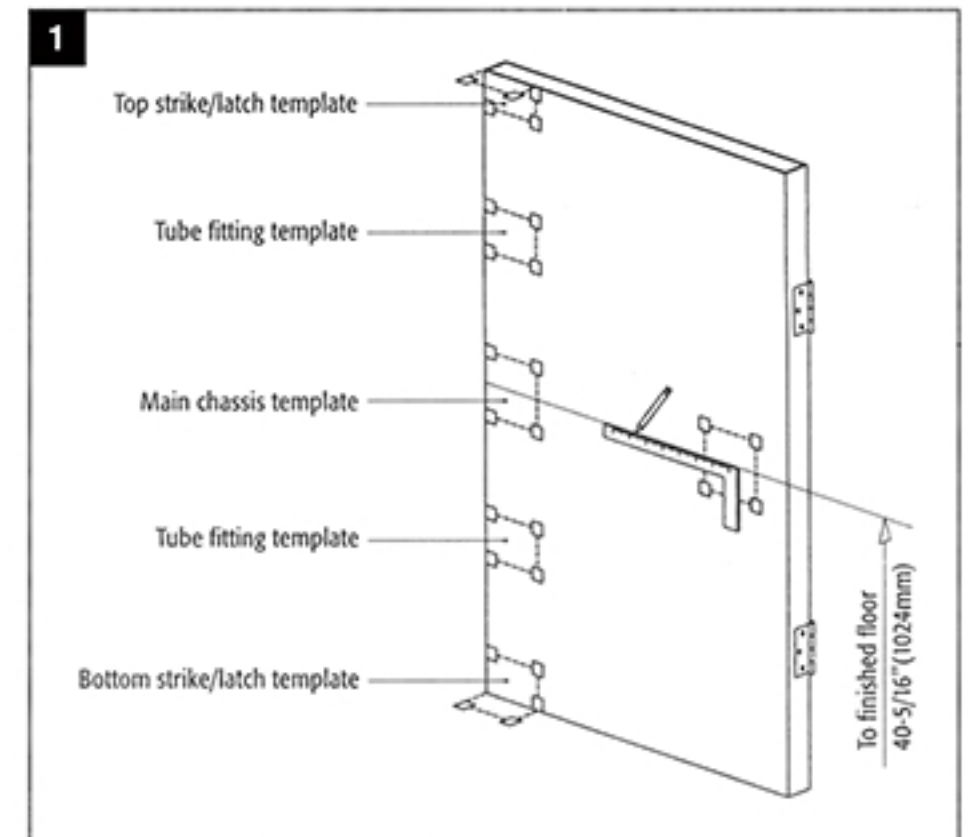

# PDR36UL

PANIC DEVICE 36" / VERTICAL ROD MOUNT / UL 3 HOURS FIRE-RATED / STAINLESS STEEL

DRAWING NOT TO SCALE

NOTE: Deltana reserves the right to constantly improve its products and is not responsible for differences between the product in-hand and the specifications contained in this drawing. We do not recommend to pre-drill holes or pre-cut woods or metals based on the drawing information if the veracity of the specifications has not been proven by the live product.

## PANIC DEVICE 36" / VERTICAL ROD MOUNT UL LISTED 3 HOURS FIRE-RATED / STAINLESS STEEL

REVERSIBLE INSTALLATION INSTRUCTIONS / LHR DOOR SHOWN, RHR DOOR OPPOSITE

DRAWING NOT TO SCALE

NOTE: Deltana reserves the right to constantly improve its products and is not responsible for differences between the product in-hand and the specifications contained in this drawing. We do not recommend to pre-drill holes or pre-cut woods or metals based on the drawing information if the veracity of the specifications has not been proven by the live product.