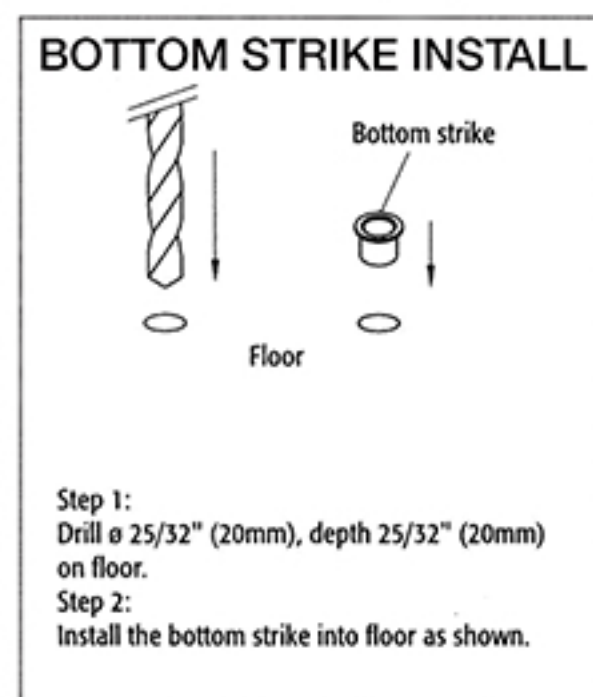

PDVR36UL

PANIC DEVICE 36" / VERTICAL ROD MOUNT UL LISTED 3 HOURS FIRE-RATED / STAINLESS STEEL

REVERSIBLE INSTALLATION INSTRUCTIONS / LHR DOOR SHOWN, RHR DOOR OPPOSITE

DRAWING NOT TO SCALE

NOTE: Deltana reserves the right to constantly improve its products and is not responsible for differences between the product in-hand and the specifications contained in this drawing. We do not recommend to pre-drill holes or pre-cut woods or metals based on the drawing information if the veracity of the specifications has not been proven by the live product.