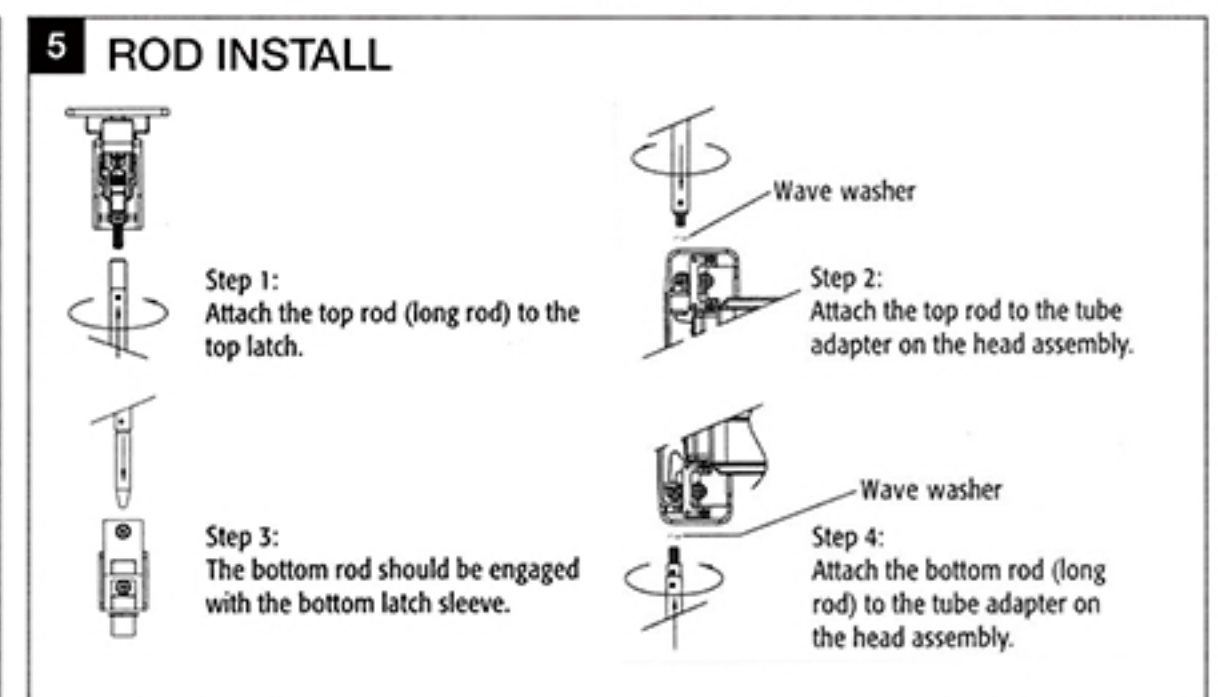

# PDR36UL

PANIC DEVICE 36" / VERTICAL ROD MOUNT / UL 3 HOURS FIRE-RATED / STAINLESS STEEL

DRAWING NOT TO SCALE

NOTE: Deltana reserves the right to constantly improve its products and is not responsible for differences between the product in-hand and the specifications contained in this drawing. We do not recommend to pre-drill holes or pre-cut woods or metals based on the drawing information if the veracity of the specifications has not been proven by the live product.

## PANIC DEVICE 36" / VERTICAL ROD MOUNT UL LISTED 3 HOURS FIRE-RATED / STAINLESS STEEL

REVERSIBLE INSTALLATION INSTRUCTIONS / LHR DOOR SHOWN, RHR DOOR OPPOSITE

DRAWING NOT TO SCALE

NOTE: Deltana reserves the right to constantly improve its products and is not responsible for differences between the product in-hand and the specifications contained in this drawing. We do not recommend to pre-drill holes or pre-cut woods or metals based on the drawing information if the veracity of the specifications has not been proven by the live product.