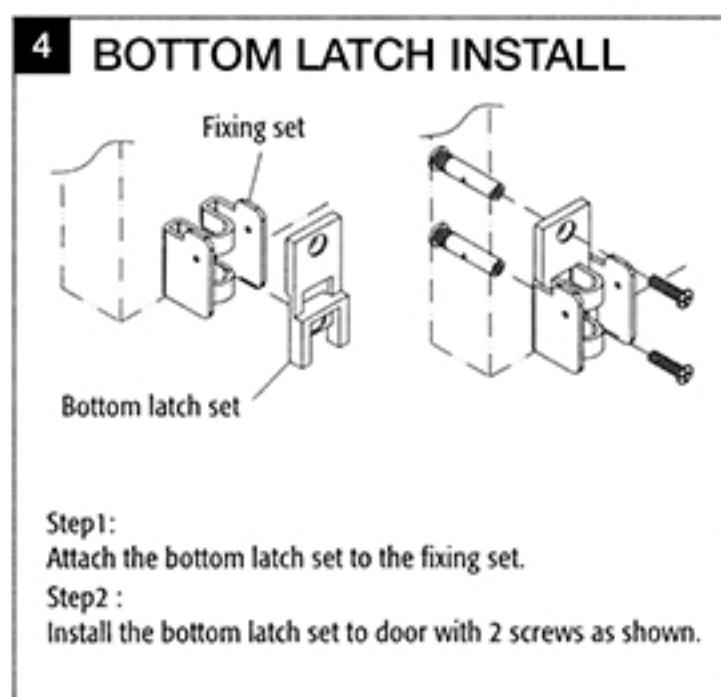

# PDR36UL

PANIC DEVICE 36" / VERTICAL ROD MOUNT / UL 3 HOURS FIRE-RATED / STAINLESS STEEL

DRAWING NOT TO SCALE

NOTE: Deltana reserves the right to constantly improve its products and is not responsible for differences between the product in-hand and the specifications contained in this drawing. We do not recommend to pre-drill holes or pre-cut woods or metals based on the drawing information if the veracity of the specifications has not been proven by the live product.

## PANIC DEVICE 36" / VERTICAL ROD MOUNT UL LISTED 3 HOURS FIRE-RATED / STAINLESS STEEL

REVERSIBLE INSTALLATION INSTRUCTIONS / LHR DOOR SHOWN, RHR DOOR OPPOSITE

DRAWING NOT TO SCALE

NOTE: Deltana reserves the right to constantly improve its products and is not responsible for differences between the product in-hand and the specifications contained in this drawing. We do not recommend to pre-drill holes or pre-cut woods or metals based on the drawing information if the veracity of the specifications has not been proven by the live product.