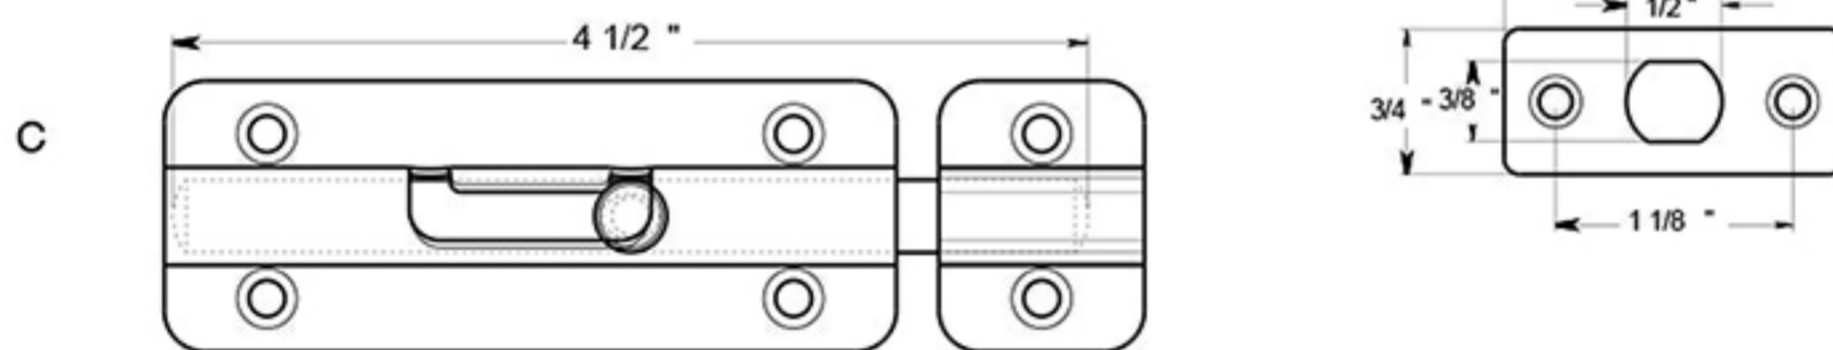

SB35

3-1/2" SPRING BOLT / STAINLESS STEEL

Spring Action

DRAWING NOT TO SCALE

NOTE: Deltana reserves the right to constantly improve its products and is not responsible for differences between the product in-hand and the specifications contained in this drawing. We do not recommend to pre-drill holes or pre-cut woods or metals based on the drawing information if the veracity of the specifications has not been proven by the live product.