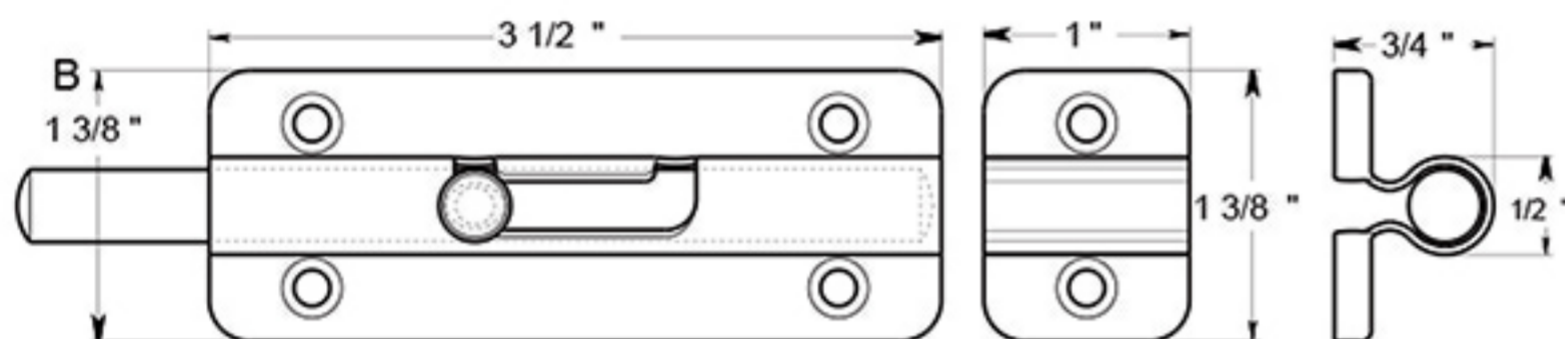

SB35

3-1/2" SPRING BOLT / STAINLESS STEEL

Spring Action

DRAWING NOT TO SCALE

NOTE: Deltana reserves the right to constantly improve its products and is not responsible for differences between the product in-hand and the specifications contained in this drawing. We do not recommend to pre-drill holes or pre-cut woods or metals based on the drawing information if the veracity of the specifications has not been proven by the live product.