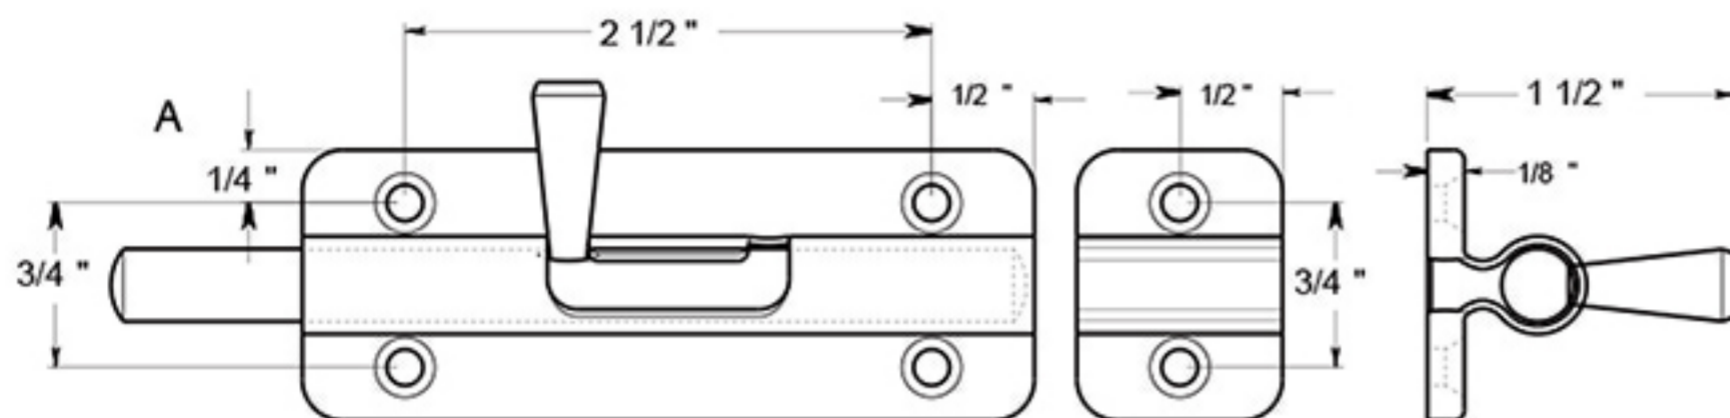

SB35

3-1/2" SPRING BOLT / STAINLESS STEEL

Spring Action

DRAWING NOT TO SCALE

NOTE: Deltana reserves the right to constantly improve its products and is not responsible for differences between the product in-hand and the specifications contained in this drawing. We do not recommend to pre-drill holes or pre-cut woods or metals based on the drawing information if the veracity of the specifications has not been proven by the live product.