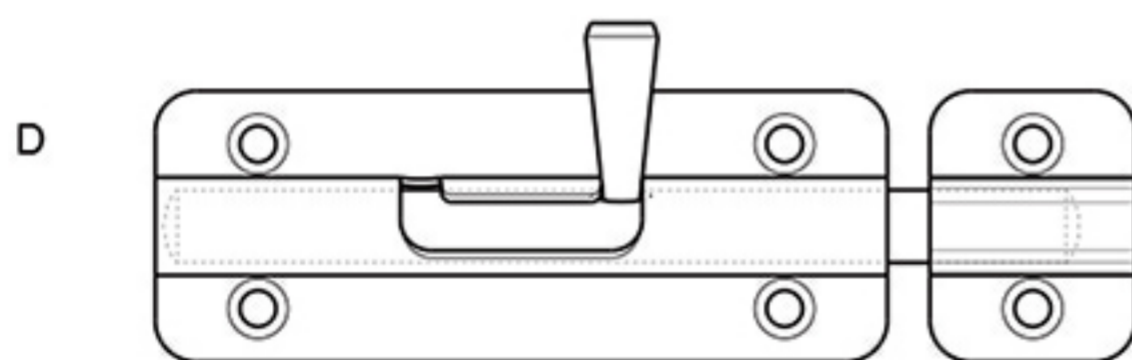

SB35

3-1/2" SPRING BOLT / STAINLESS STEEL

Spring Action

DRAWING NOT TO SCALE

NOTE: Deltana reserves the right to constantly improve its products and is not responsible for differences between the product in-hand and the specifications contained in this drawing. We do not recommend to pre-drill holes or pre-cut woods or metals based on the drawing information if the veracity of the specifications has not been proven by the live product.