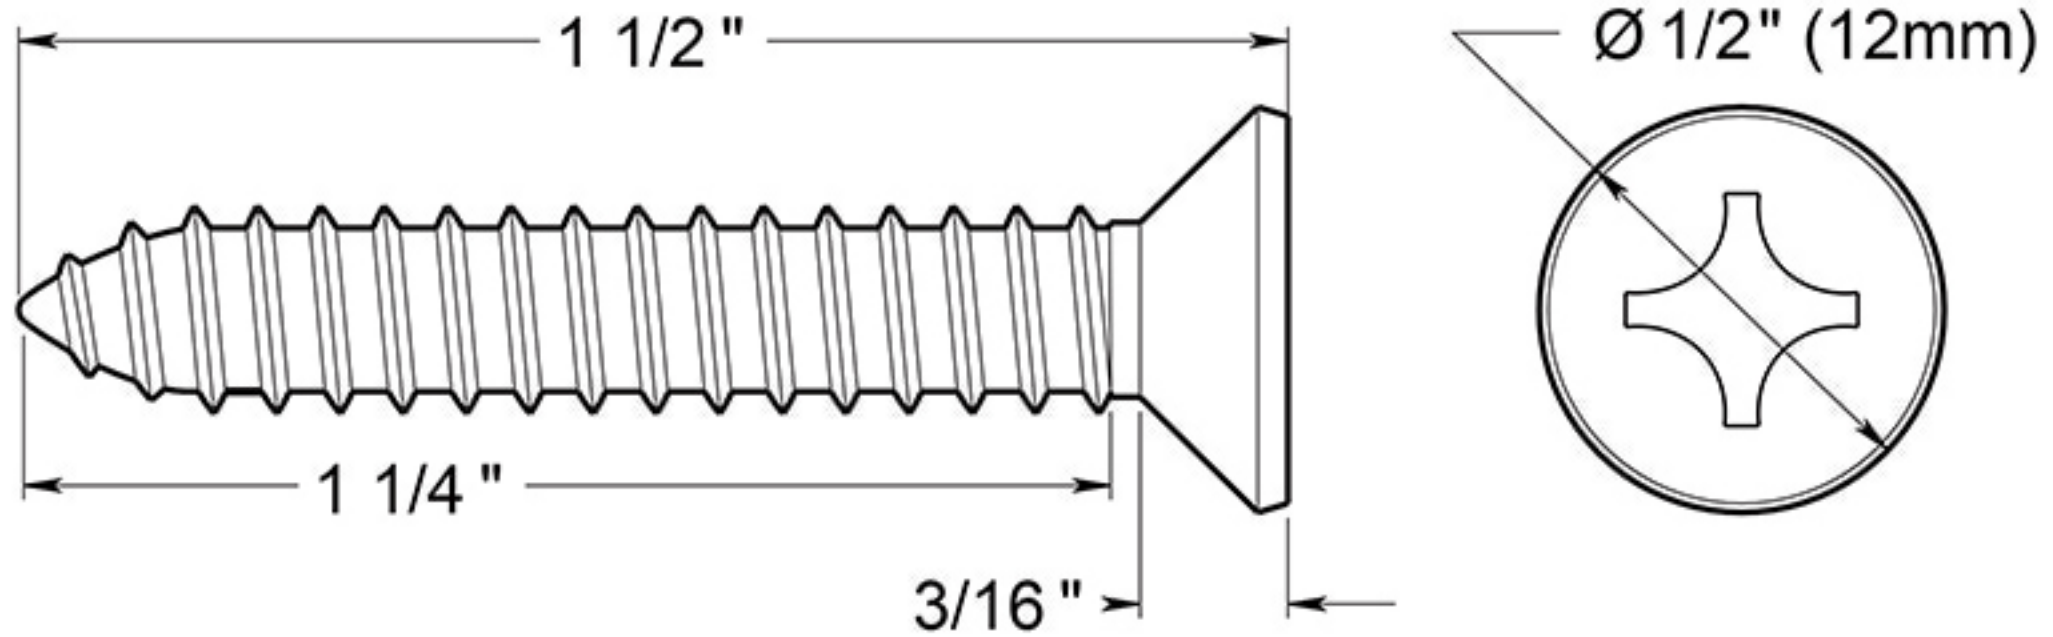

SCWB14125

#14 x 1-1/2" WOOD SCREW / SOLID BRASS

DRAWING NOT TO SCALE

NOTE: Deltana reserves the right to constantly improve its products and is not responsible for differences between the product in-hand and the specifications contained in this drawing. We do not recommend to pre-drill holes or pre-cut woods or metals based on the drawing information if the veracity of the specifications has not been proven by the live product.