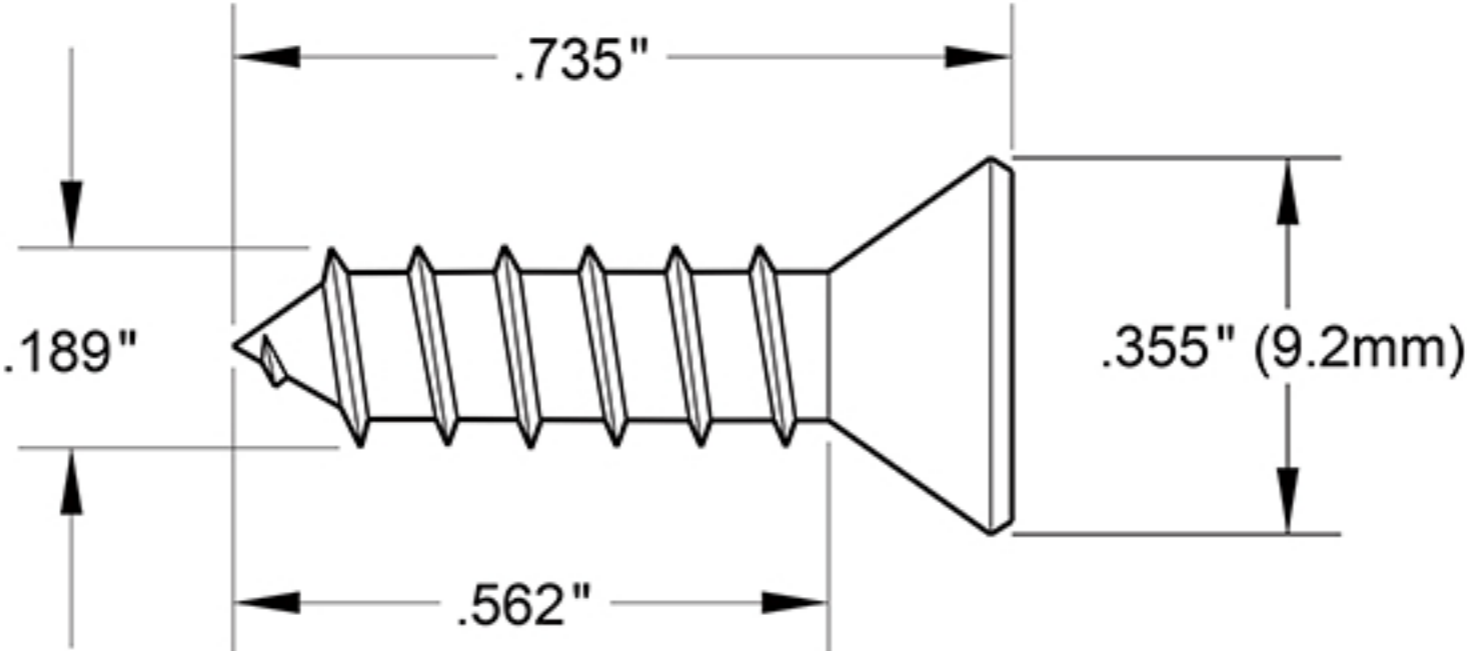

SCWS1075

#10 x 3/4" WOOD SCREW / STEEL

<p>DRAWING NOT TO SCALE</p>	<p>NOTE: Deltana reserves the right to constantly improve its products and is not responsible for differences between the product in-hand and the specifications contained in this drawing. We do not recommend to pre-drill holes or pre-cut woods or metals based on the drawing information if the veracity of the specifications has not been proven by the live product.</p>
-----------------------------	---