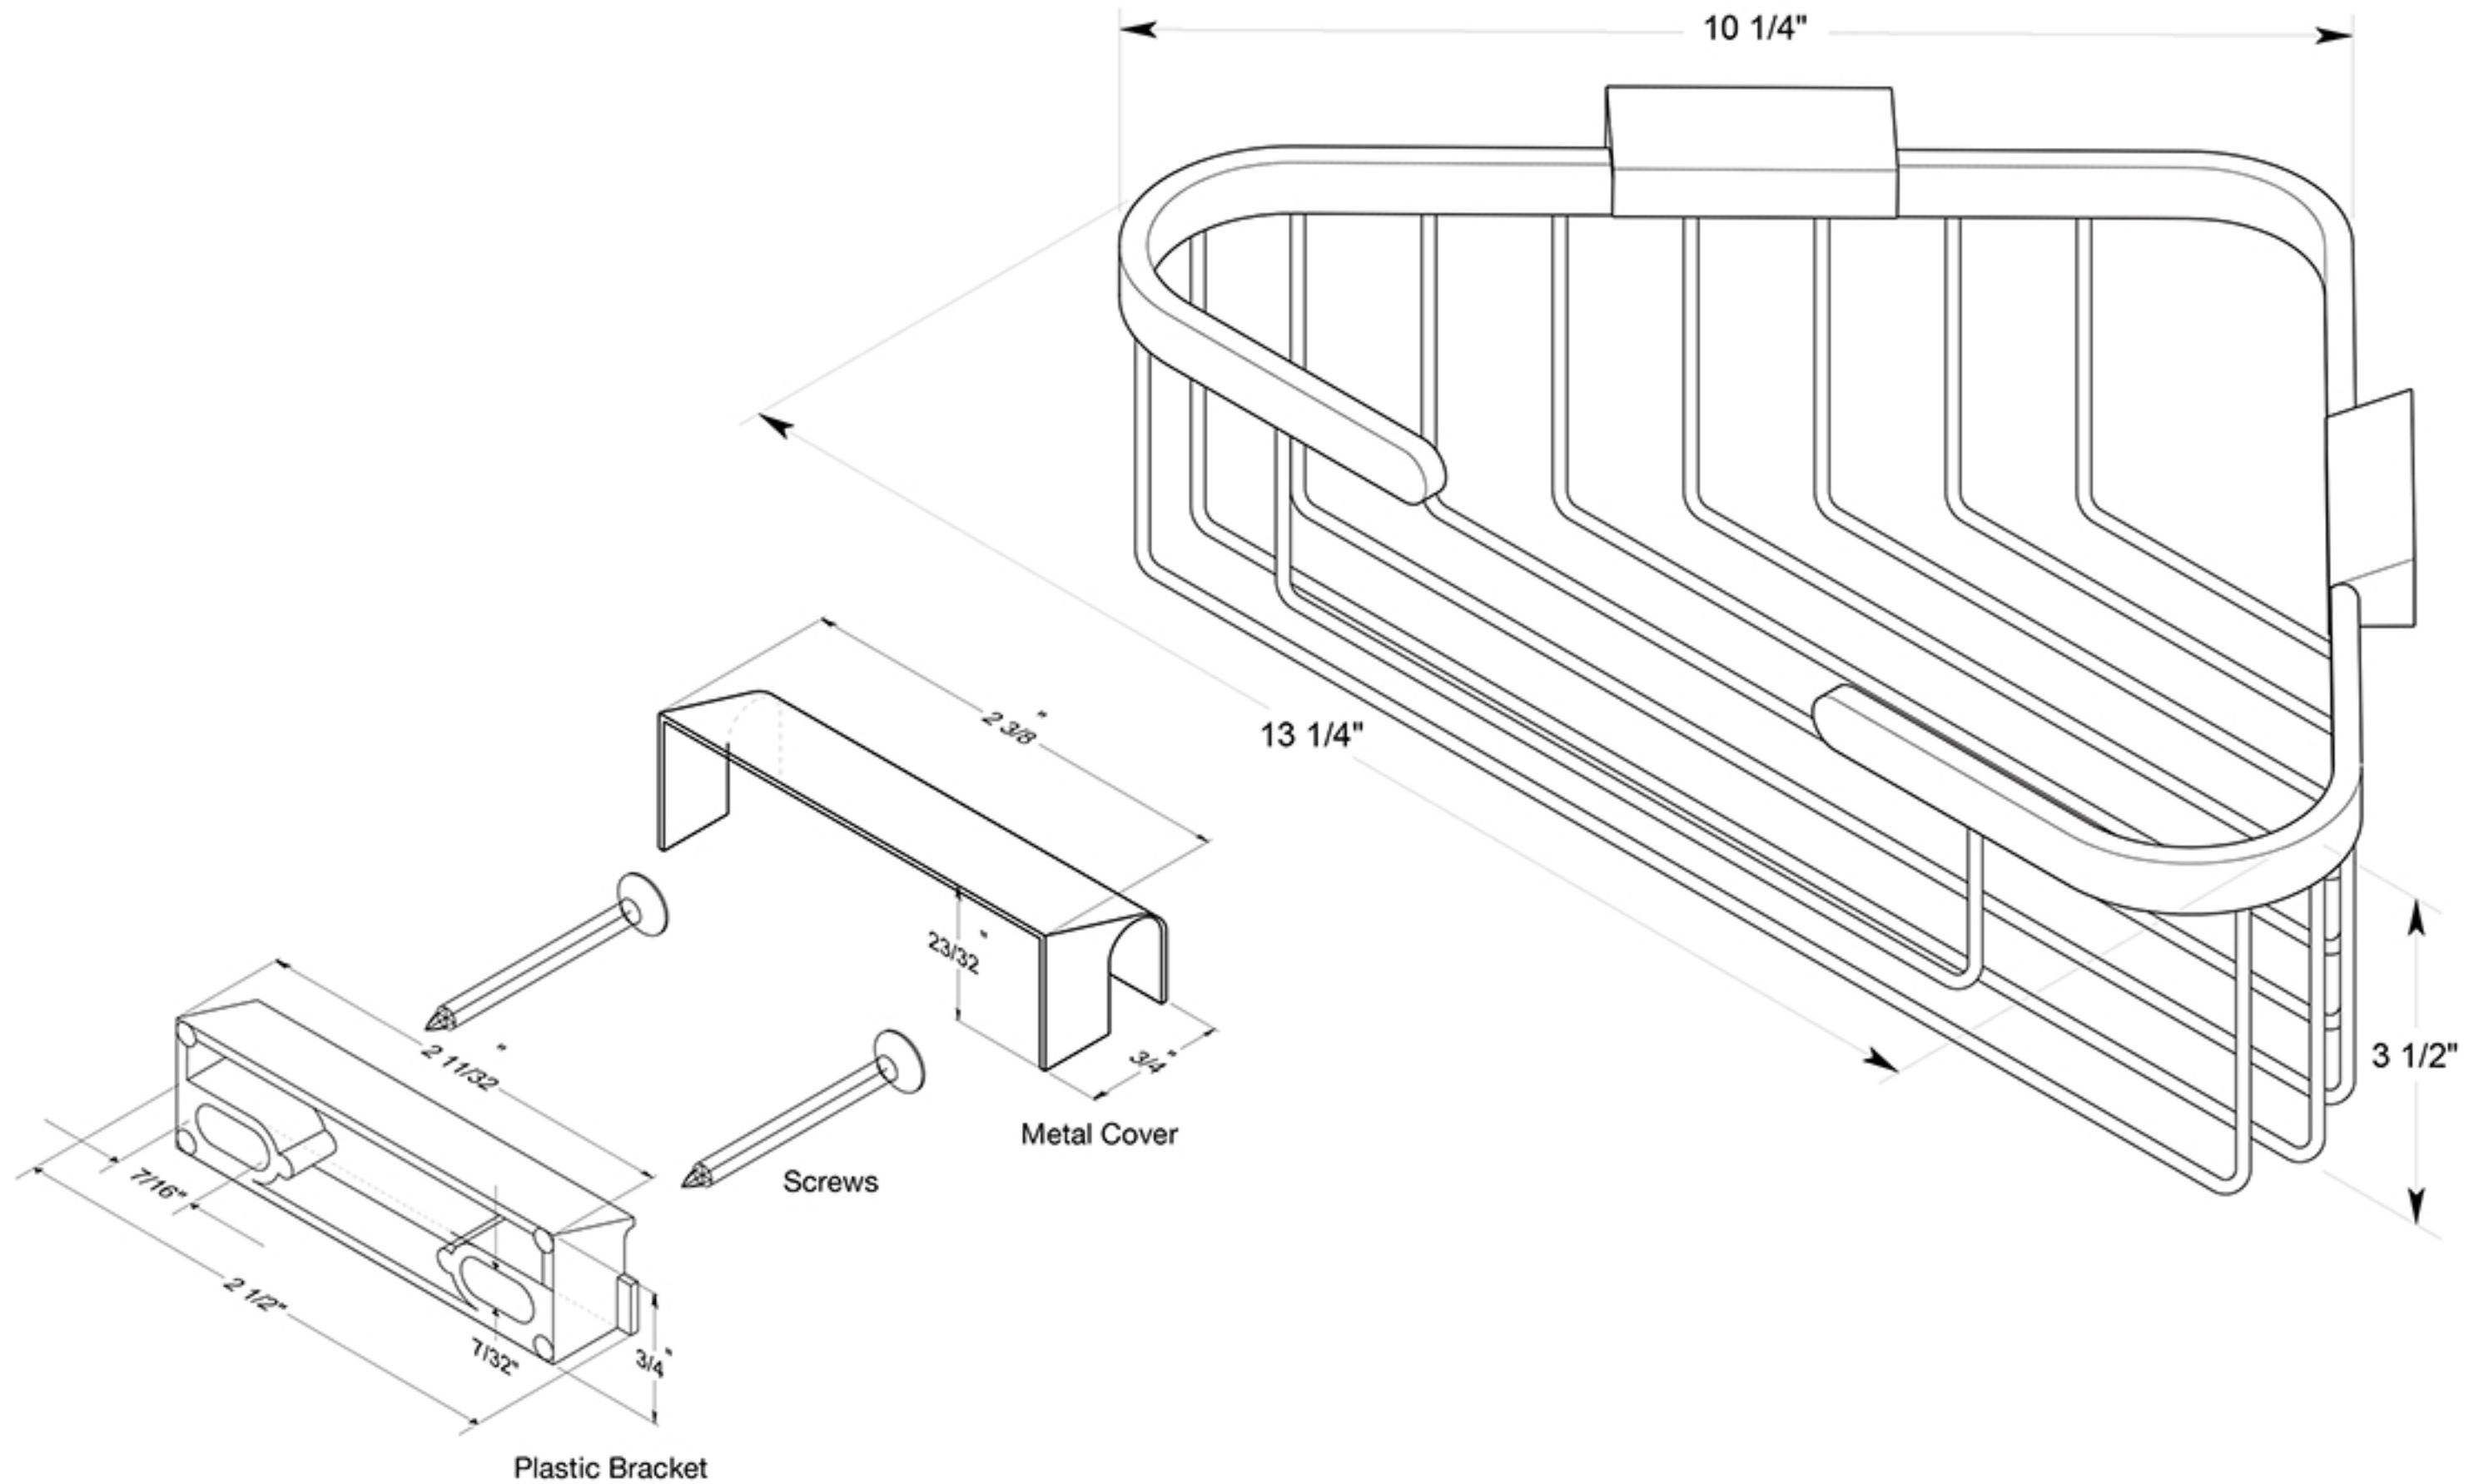

WBC1310

13-1/4"x 10-1/4" WIRE BASKET / TRIANGULAR / SOLID BRASS

DRAWING NOT TO SCALE

NOTE: Deltana reserves the right to constantly improve its products and is not responsible for differences between the product in-hand and the specifications contained in this drawing. We do not recommend to pre-drill holes or pre-cut woods or metals based on the drawing information if the veracity of the specifications has not been proven by the live product.