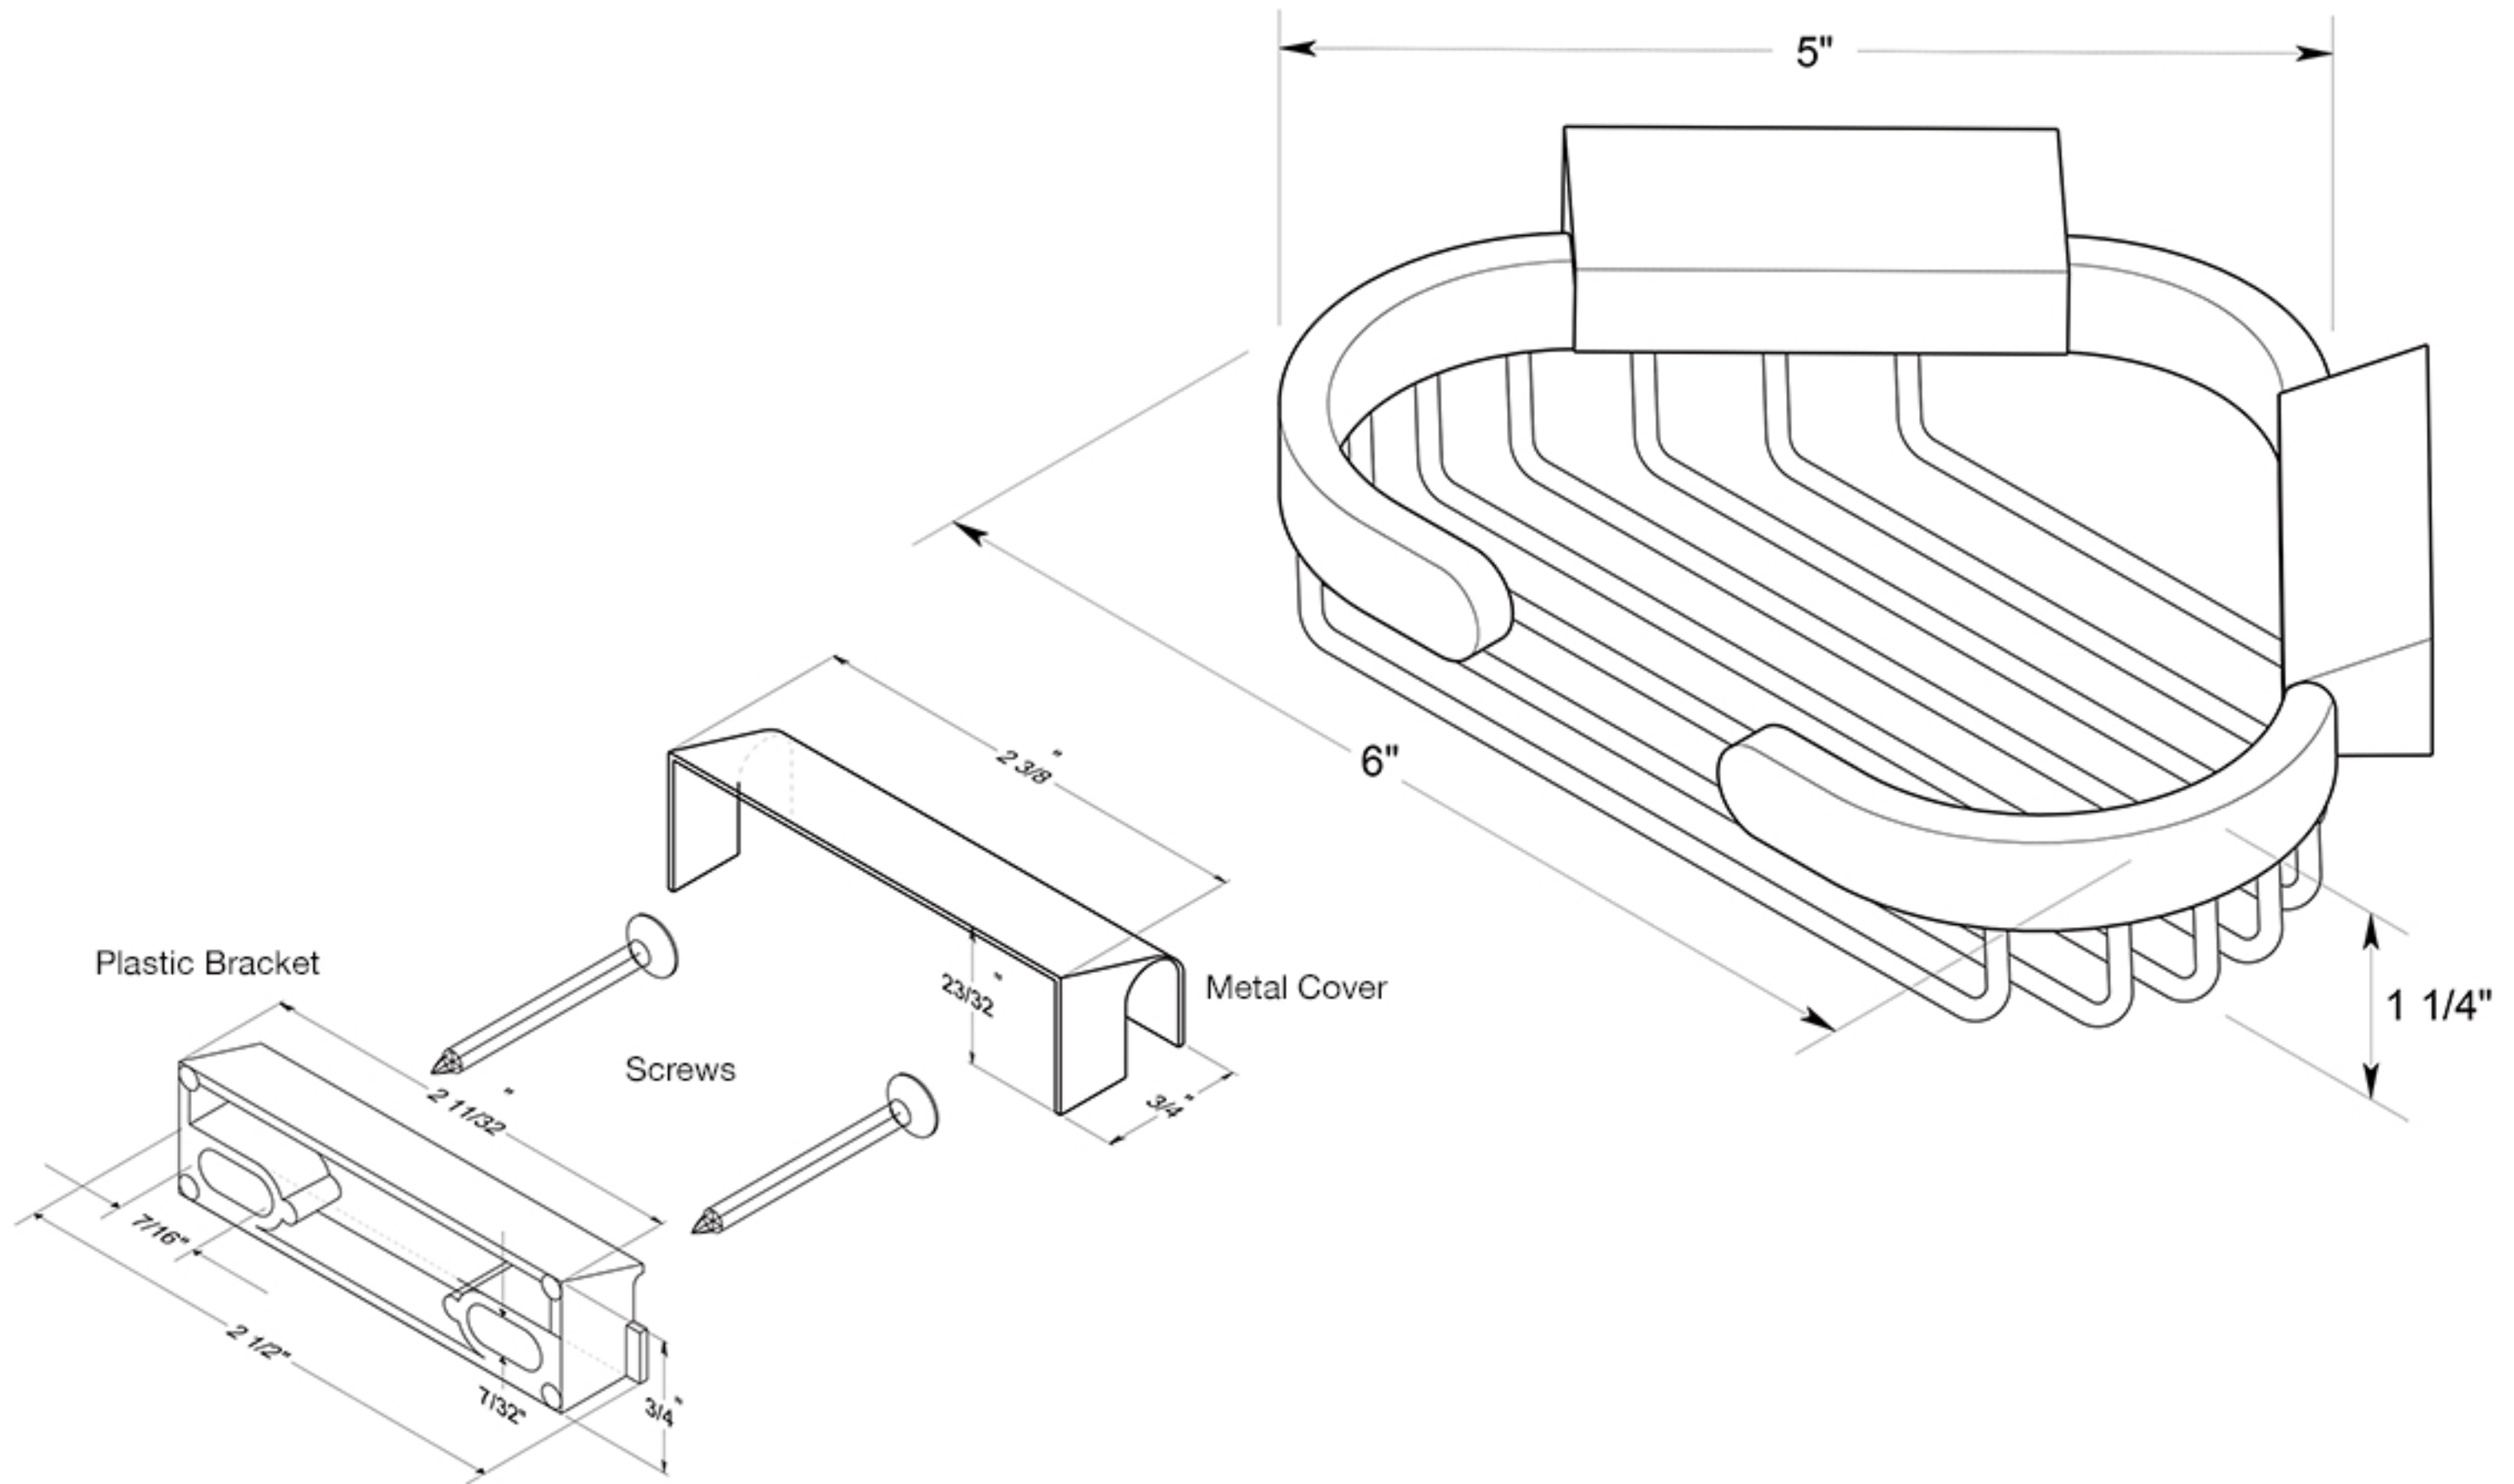

# WBC6050

6"x 5" WIRE BASKET / TRIANGULAR / SOLID BRASS

DRAWING NOT TO SCALE

NOTE: Deltana reserves the right to constantly improve its products and is not responsible for differences between the product in-hand and the specifications contained in this drawing. We do not recommend to pre-drill holes or pre-cut woods or metals based on the drawing information if the veracity of the specifications has not been proven by the live product.