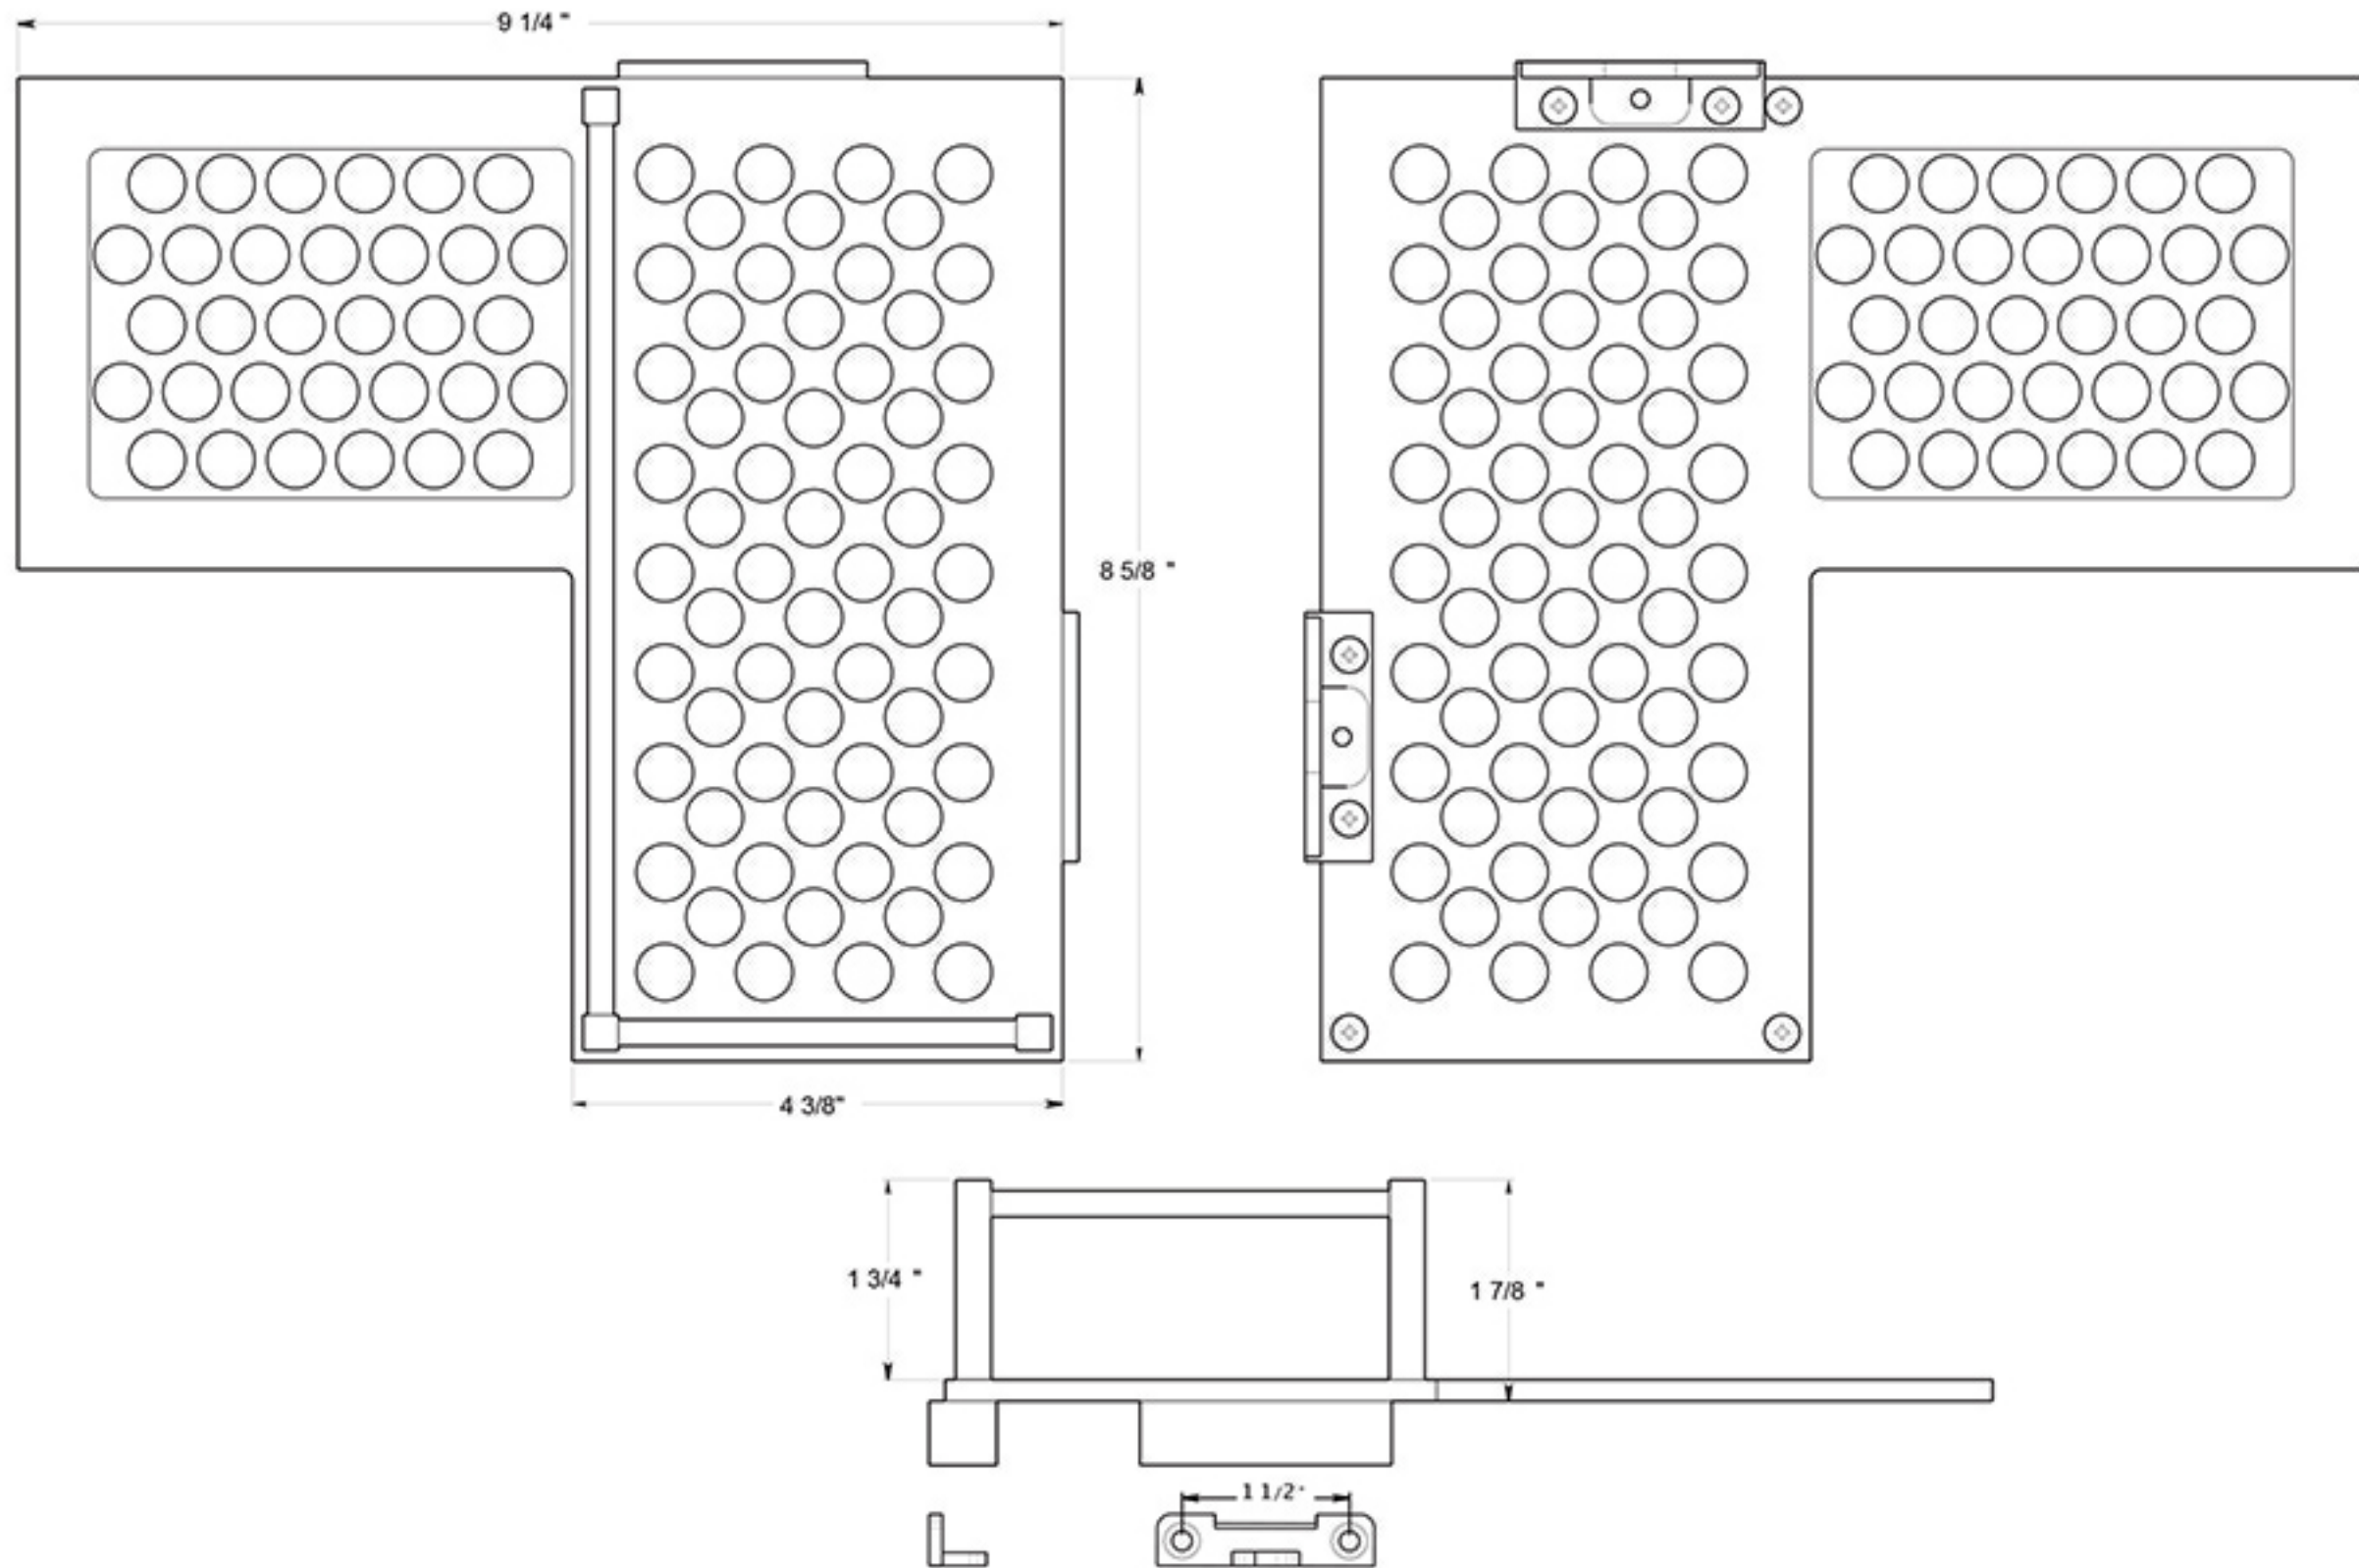

WBHDCR9

9" HD BASKET / RIGHT HAND CORNER / SOLID BRASS

DRAWING NOT TO SCALE

NOTE: Deltana reserves the right to constantly improve its products and is not responsible for differences between the product in-hand and the specifications contained in this drawing. We do not recommend to pre-drill holes or pre-cut woods or metals based on the drawing information if the veracity of the specifications has not been proven by the live product.