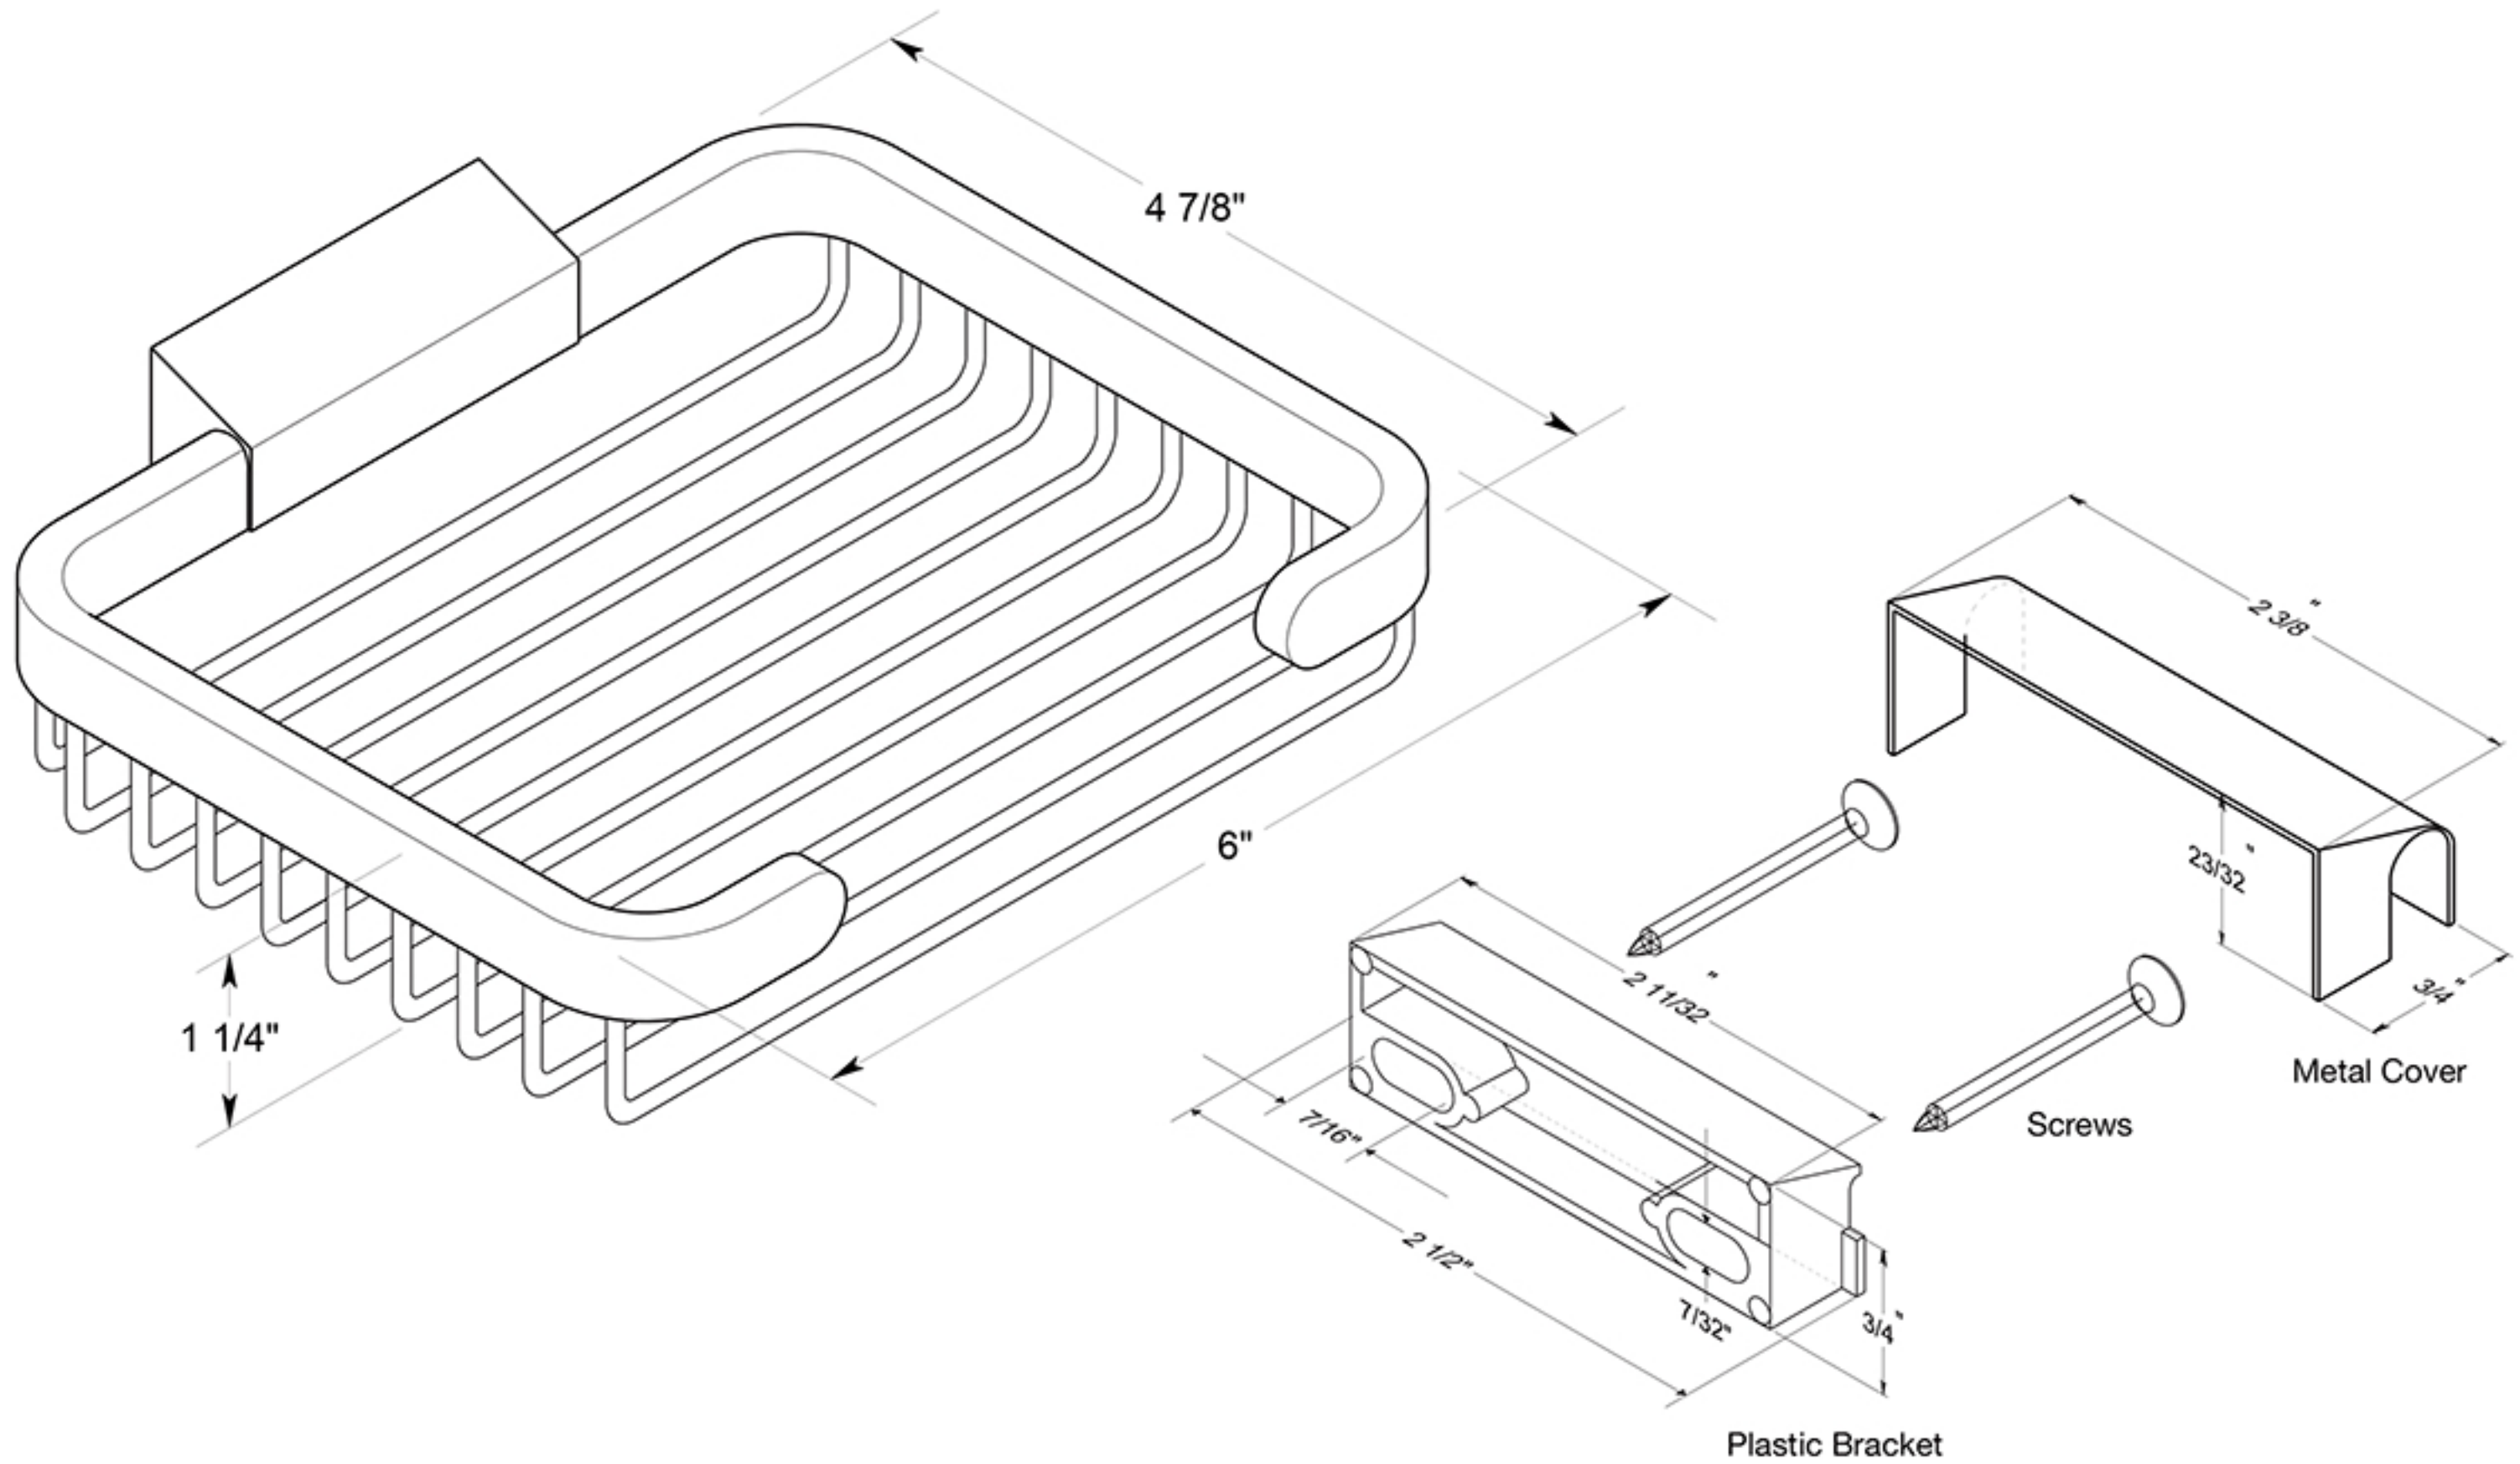

WBR6050

6"x 4-7/8" WIRE BASKET / SOAP HOLDER / RECTANGULAR / SOLID BRASS

DRAWING NOT TO SCALE

NOTE: Deltana reserves the right to constantly improve its products and is not responsible for differences between the product in-hand and the specifications contained in this drawing. We do not recommend to pre-drill holes or pre-cut woods or metals based on the drawing information if the veracity of the specifications has not been proven by the live product.