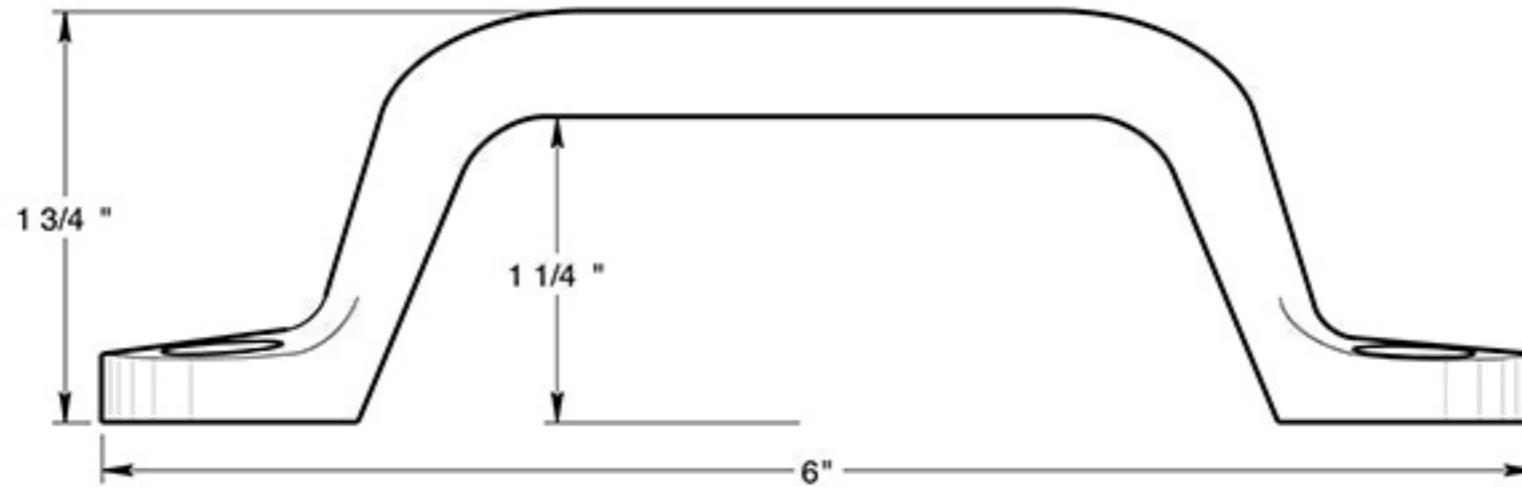

WP27

6" WINDOW & UTILITY PULL / SOLID BRASS

DRAWING NOT TO SCALE

NOTE: Deltana reserves the right to constantly improve its products and is not responsible for differences between the product in-hand and the specifications contained in this drawing. We do not recommend to pre-drill holes or pre-cut woods or metals based on the drawing information if the veracity of the specifications has not been proven by the live product.