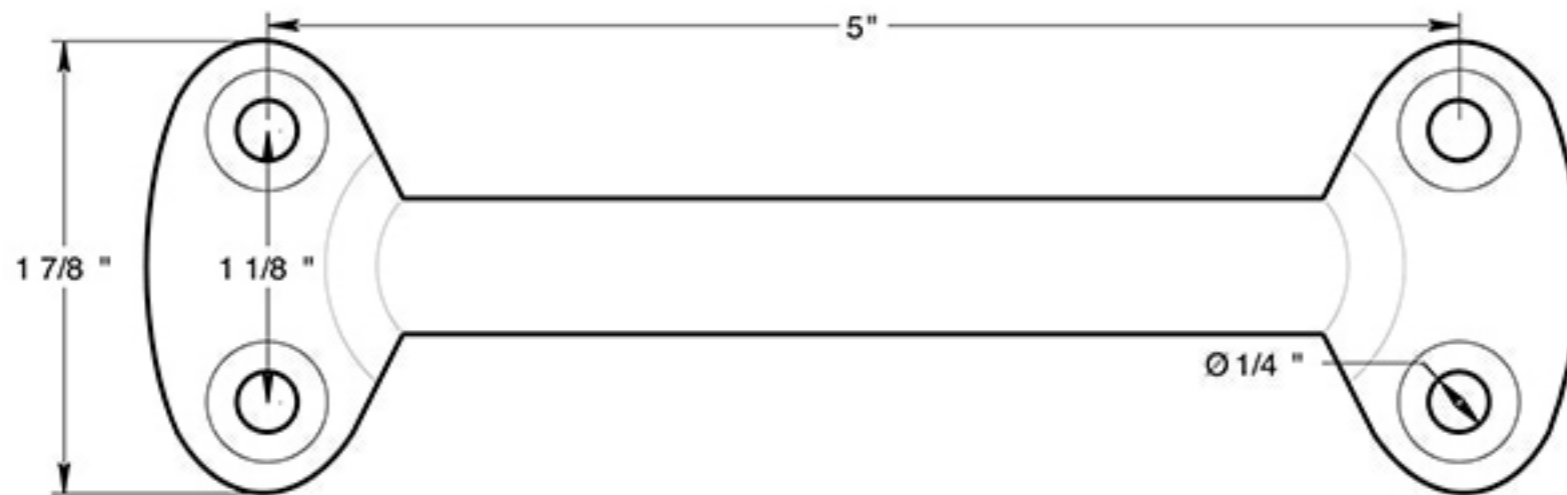

WP27

6" WINDOW & UTILITY PULL / SOLID BRASS

DRAWING NOT TO SCALE

NOTE: Deltana reserves the right to constantly improve its products and is not responsible for differences between the product in-hand and the specifications contained in this drawing. We do not recommend to pre-drill holes or pre-cut woods or metals based on the drawing information if the veracity of the specifications has not been proven by the live product.