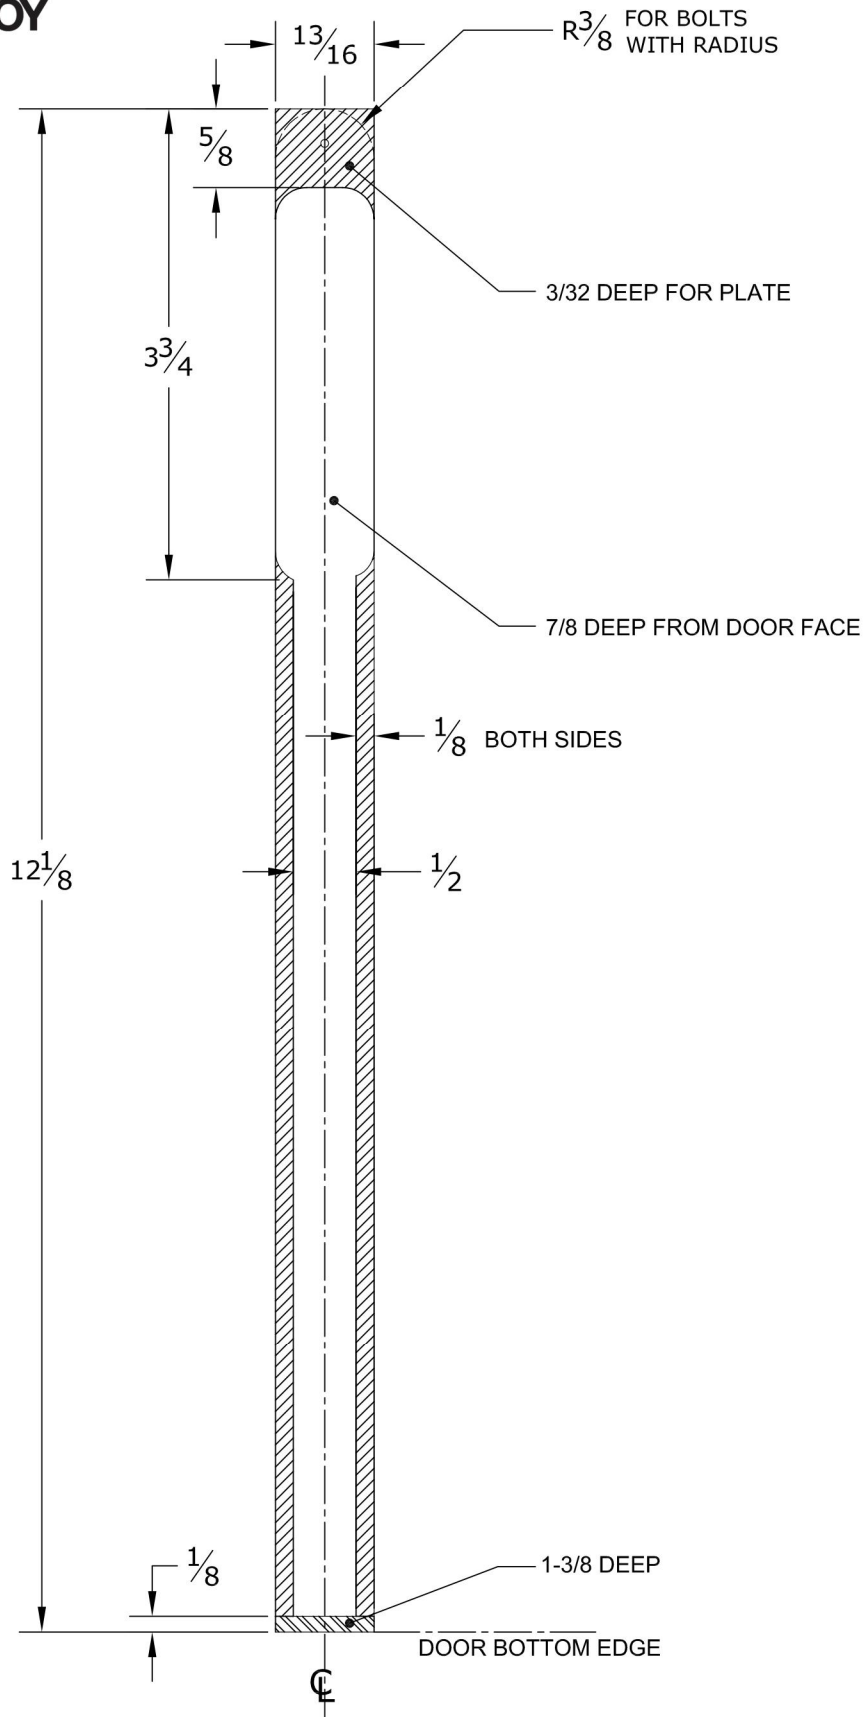

12" FLUSH BOLT INSTALATION TEMPLATE

THIS TEMPLATE IS SCALED
 TO FIT A 11X17 SHEET