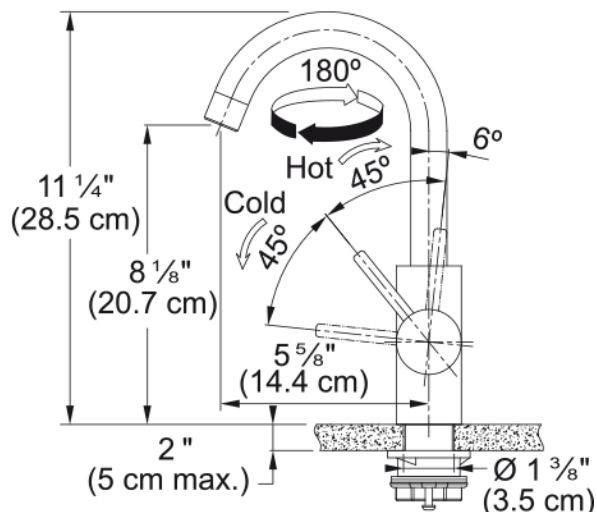

Eos Neo Bar Faucet - EOS-BR-GLD | 115.0685.310

Technical Data

Aspect

Spout type	J - spout
Color	Champagne gold
Type of material	Stainless steel 304

Product Dimensions

Faucet hole diameter	35 mm
Cartridge dimension	35 mm

Installation

Mounting type	Shank
Water supply hose connection	1/2"
Water supply hose length	800 mm

Product specifications

Pressure	High pressure
Faucet type	Swivel spout
Faucet operation	Side lever
Faucet rotation	180°