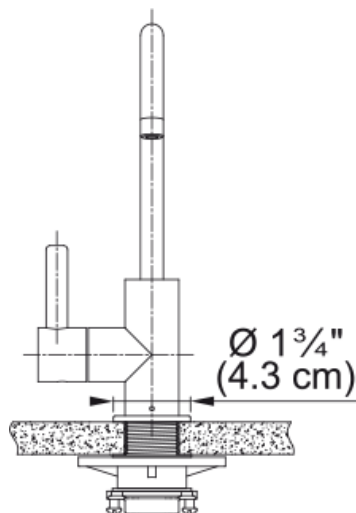

Eos Neo Hot Filtered - EOS-HO-CHR | 119.0685.328

Technical Data

Aspect

Spout type	J - spout
Color	Polished chrome
Type of material	Stainless steel 304

Product Dimensions

Faucet hole diameter	31,75 mm
Cartridge dimension	12,70 mm

Installation

Mounting type	Shank
Water supply hose connection	3/8"
Water supply hose length	1524 mm

Product specifications

Pressure	High pressure
Faucet type	Swivel spout
Faucet operation	Side lever
Faucet rotation	360°