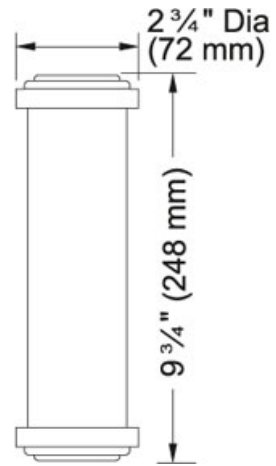

Filtration FRC06 | 133.0178.205

FAMILY : Point of Use and Filtration | SERIE : Filtration | MODEL : FRC06 | FINISH : other | INSTALLATION TYPE : NOT DEFINED

---

**TECHNICAL DATA**

---

Where to buy	Showroom
--------------	----------