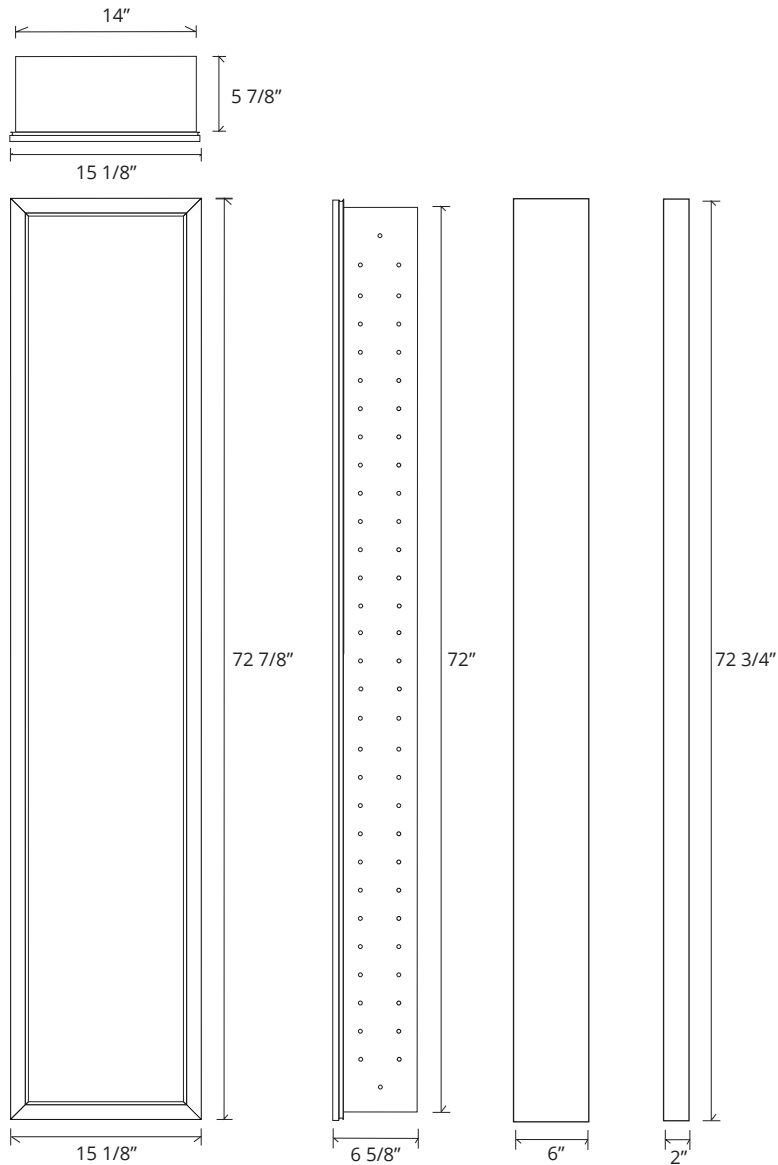

FULL-LENGTH TRINITY MIRRORED CABINET

GC-1672-6-SC-TR

Side Mirror Kit - Order for Surface Mount, #SMK6-72; or Semi Recessed #SRMK2-72

Finishes: Polished Chrome, Polished Nickel, Brushed Nickel, Oil Rubbed Bronze

SPECIFICATIONS

Roughing-in Opening	14 3/8" x 72 1/8"
Overall Dimensions	15 1/8" x 72 7/8"

GLASSCRAFTERS INC.

Handed Door is available with Left or Right Side Hinges. (add "L" or "R" to model code)

Not available with Beveled Mirror