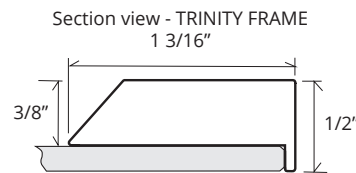

SPECIFICATIONS

Roughing-in Opening	14 3/8" x 72 1/8"
Overall Dimensions	15 1/8" x 72 7/8"

GLASSCRAFTERS INC.

Handed Door is available with Left or Right Side Hinges. (add "L" or "R" to model code)

Not available with Beveled Mirror