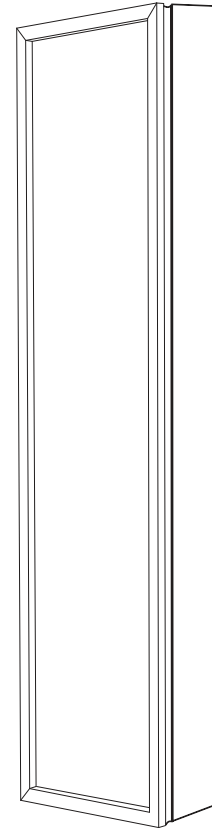

FULL-LENGTH LEXINGTON MIRRORED CABINET

GC-2072-6-SC-LE

Side Mirror Kit - Order for Surface Mount, #SMK6-72; or Semi Recessed #SRMK2-72

Finishes: Polished Chrome, Polished Nickel, Brushed Nickel, Oil Rubbed Bronze, Satin Brass, Iron-Black

SPECIFICATIONS

Roughing-in Opening	18 3/8" x 72 1/8"
Overall Dimensions	19 1/8" x 72 7/8"

GLASSCRAFTERS INC.

Handed Door is available with Left or Right Side Hinges. (add "L" or "R" to model code)

Not available with Beveled Mirror