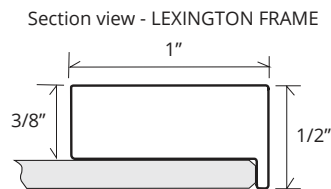

FULL-LENGTH LEXINGTON MIRRORED CABINET

GC-2072-6-SC-LE

Side Mirror Kit - Order for Surface Mount, #SMK6-72; or Semi Recessed #SRMK2-72

Finishes: Polished Chrome, Polished Nickel, Brushed Nickel, Oil Rubbed Bronze, Satin Brass, Iron-Black

SPECIFICATIONS

Roughing-in Opening	18 3/8" x 72 1/8"
Overall Dimensions	19 1/8" x 72 7/8"

GLASSCRAFTERS INC.

Handed Door is available with Left or Right Side Hinges. (add "L" or "R" to model code)

Not available with Beveled Mirror