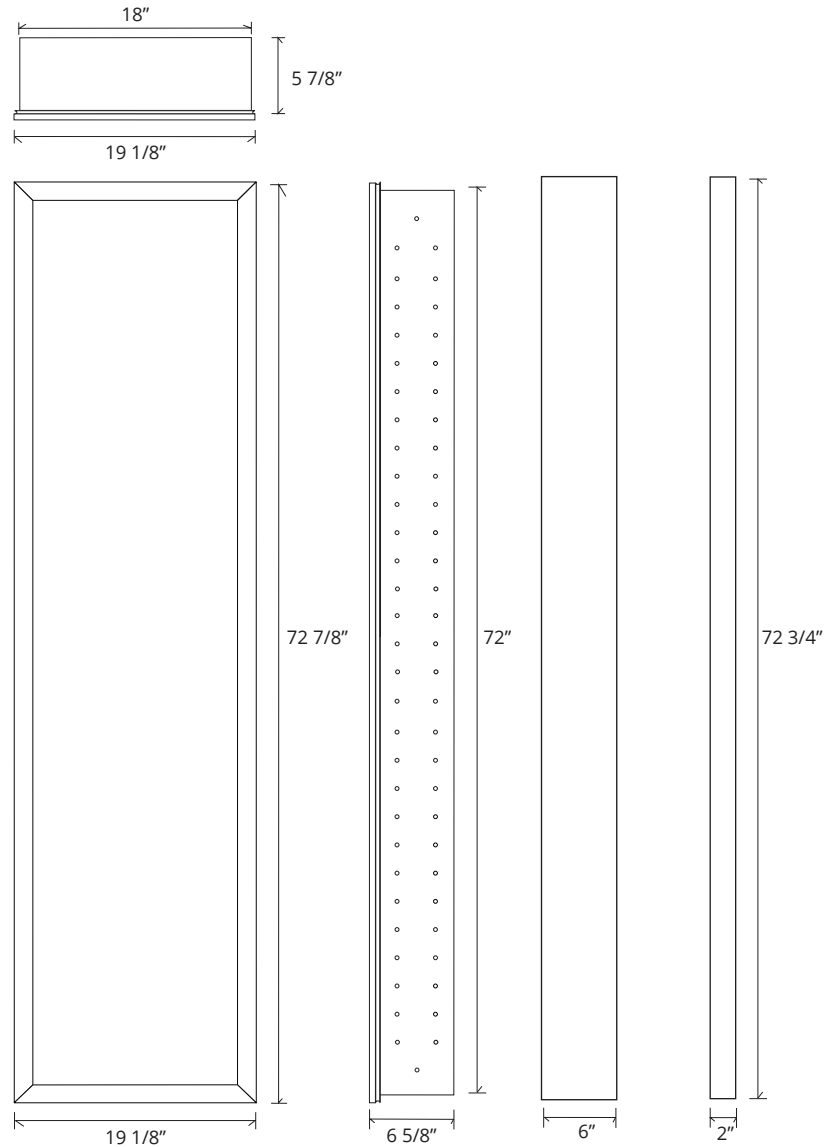

FULL-LENGTH LEXINGTON MIRRORED CABINET

GC-2072-6-SC-LE

Side Mirror Kit - Order for Surface Mount, #SMK6-72; or Semi Recessed #SRMK2-72

Finishes: Polished Chrome, Polished Nickel, Brushed Nickel, Oil Rubbed Bronze, Satin Brass, Iron-Black

SPECIFICATIONS

Roughing-in Opening	18 3/8" x 72 1/8"
Overall Dimensions	19 1/8" x 72 7/8"

GLASSCRAFTERS INC.

Handed Door is available with Left or Right Side Hinges. (add "L" or "R" to model code)

Not available with Beveled Mirror