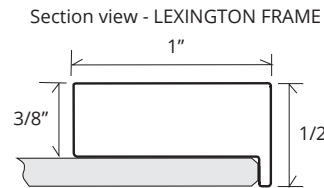

LEXINGTON FRAMED MIRROR CABINET

GC2430-6 SC-LE

Side Mirror Kit - Order for Surface Mount, #SMK6-30; or Semi Recessed #SRMK2-30
 Beveled Mirror also available (add "BM" to model code)

Finishes: Polished Chrome, Polished Nickel, Brushed Nickel, Brushed Bronze, Oil Rubbed Bronze

SPECIFICATIONS

Roughing-in Opening	22 3/8" x 29 3/8"
Overall Dimensions	23 1/8" x 30 1/8"

GLASSCRAFTERS INC.

Side Mirror Kit
 SMK6-30
 Order for
 Surface Mount

Side Mirror Kit
 SRMK2-30
 Order for
 Semi-Recessed
 Mount