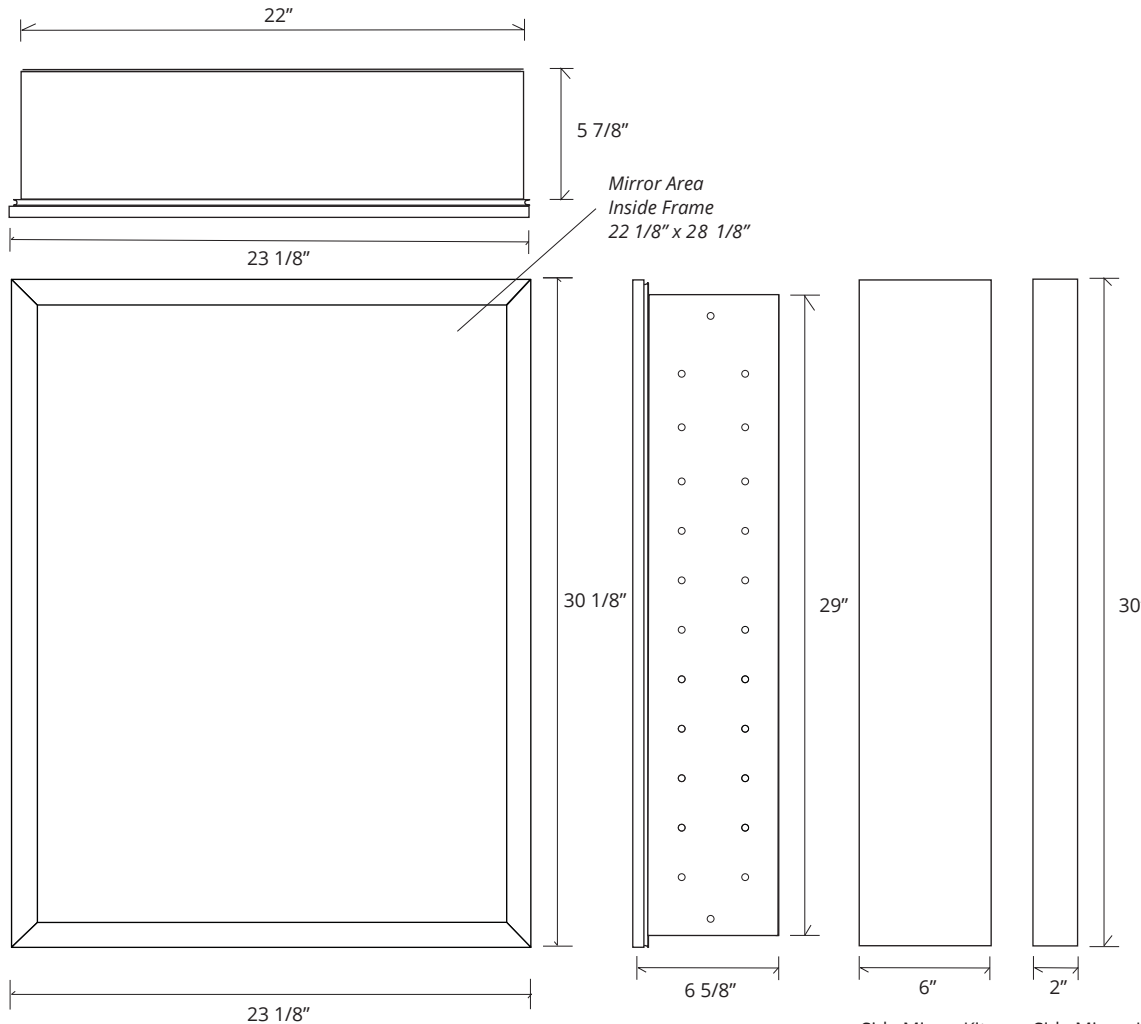

LEXINGTON FRAMED MIRROR CABINET

GC2430-6 SC-LE

Side Mirror Kit - Order for Surface Mount, #SMK6-30; or Semi Recessed #SRMK2-30
 Beveled Mirror also available (add "BM" to model code)

Finishes: Polished Chrome, Polished Nickel, Brushed Nickel, Brushed Bronze, Oil Rubbed Bronze

SPECIFICATIONS

Roughing-in Opening	22 3/8" x 29 3/8"
Overall Dimensions	23 1/8" x 30 1/8"

GLASSCRAFTERS INC.

Side Mirror Kit
 SMK6-30
 Order for
 Surface Mount

Side Mirror Kit
 SRMK2-30
 Order for
 Semi-Recessed
 Mount