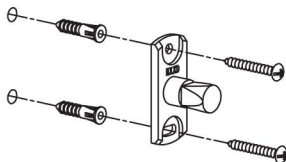

GINGER®

2001 CARNEGIE AVE
SANTA ANA CA 92705
949-417-5207
www.gingerco.com

INSTALLATION INSTRUCTIONS

Chelsea, Canterbury, Sussex Hanging Tissue Holder, Towel Ring, Open Towel Ring
and Hooded Toilet Tissue Holder

1105,1121,1109,1127 1505,1521,1509,1527 1705,1709,1727

1

2

3/16" (Ø 5MM) IN DRYWALL
1/4" (Ø 6MM) IN TILE

3

4

CARE OF FINE BRASS

To clean, use warm water only.

NEVER use abrasives or detergents.