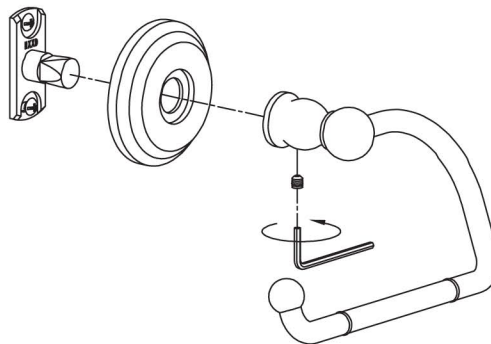

GINGER®

2001 CARNEGIE AVE
SANTA ANA CA 92705
949-417-5207
www.gingerco.com

INSTALLATION INSTRUCTIONS

Chelsea, Canterbury, Sussex Hanging Tissue Holder, Towel Ring, Open Towel Ring
and Hooded Toilet Tissue Holder

1105,1121,1109,1127 1505,1521,1509,1527 1705,1709,1727

1

2

3/16" (Ø 5MM) IN DRYWALL
1/4" (Ø 6MM) IN TILE

3

4

CARE OF FINE BRASS

To clean, use warm water only.

NEVER use abrasives or detergents.