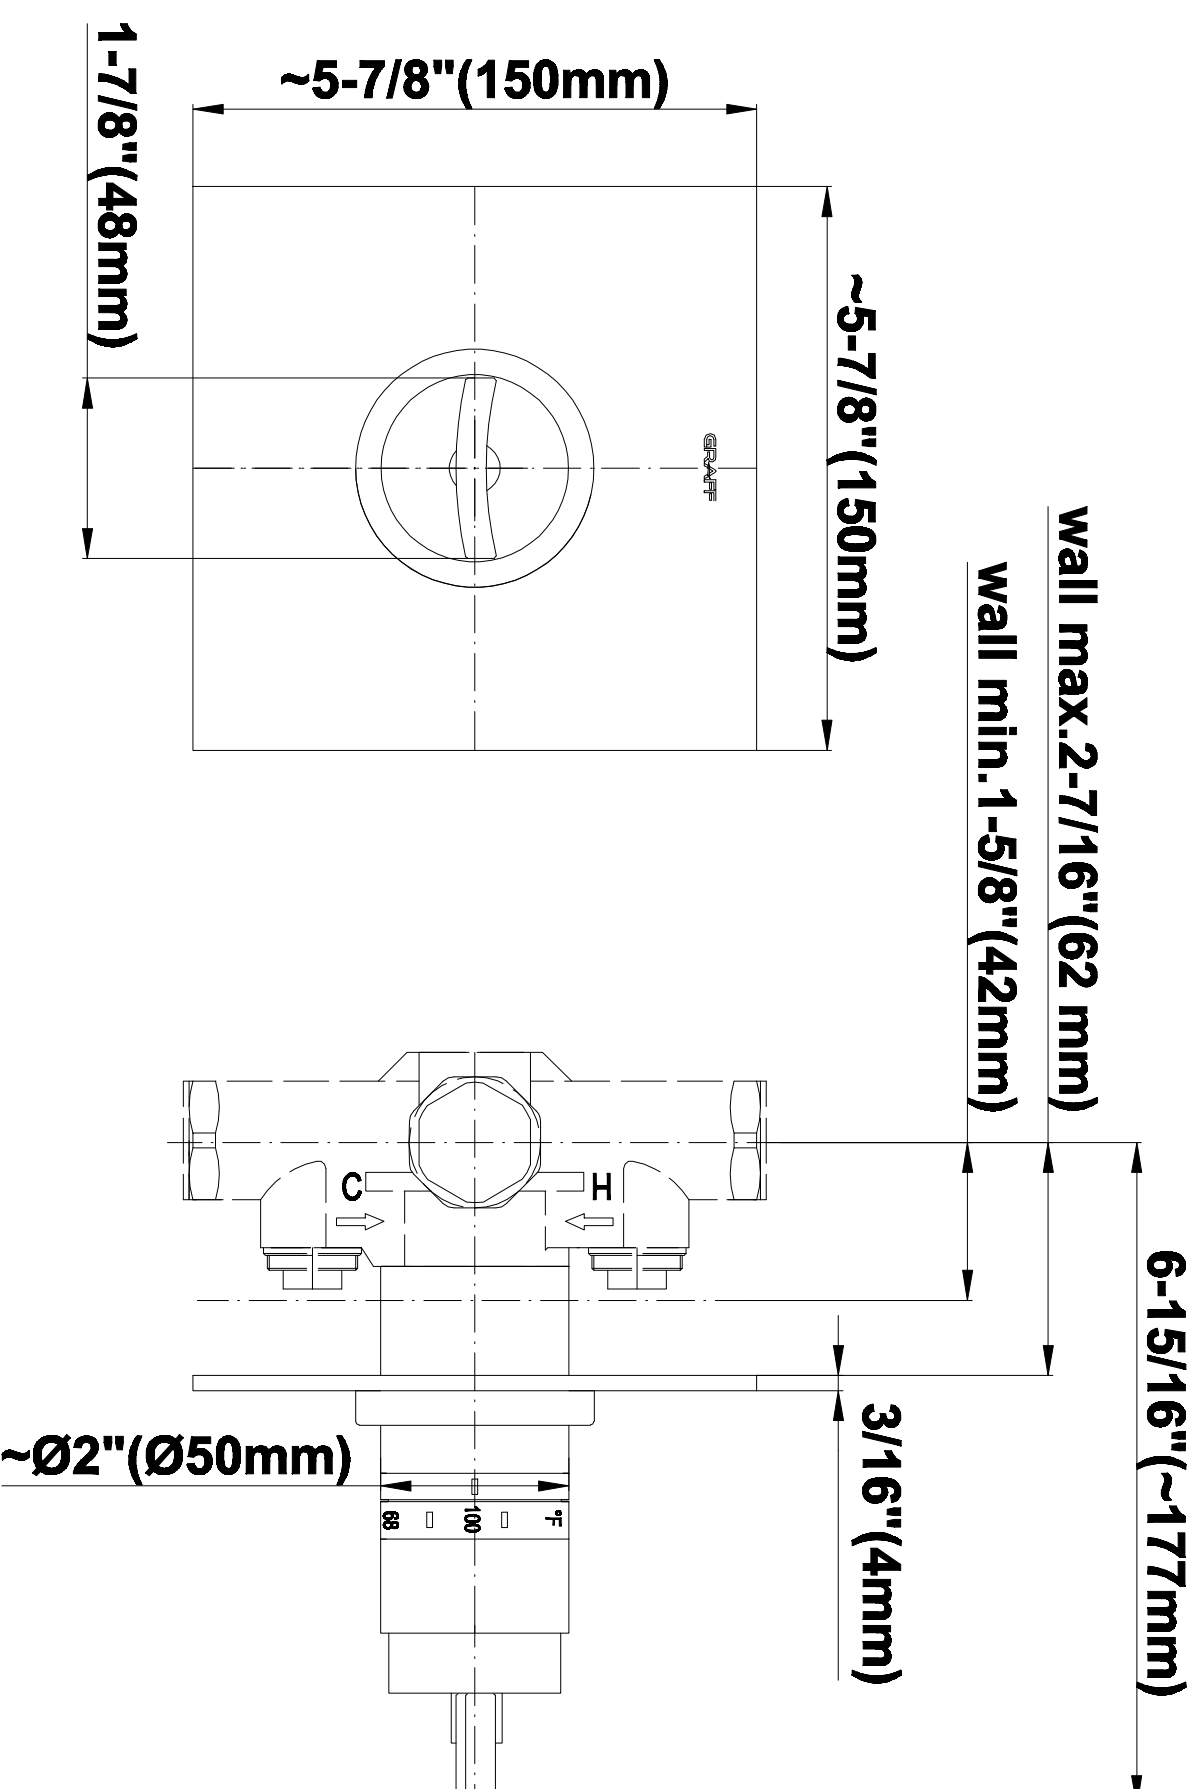

SHOWER
Luna Thermostatic Shower Set w/
Body Sprays & Handshower
(Rough & Trim)
GF1.120A-C14S

GRAFF®

Information

- Thermostatic showerhead flow rate ≤ 1.8 max gpm
- Handshower flow rate ≤ 1.5 max gpm
- Body spray flow rate ≤ 1.5 max gpm
- Contemporary square showerhead w/body sprays and handshower flow rate 10.2 gpm @ 60 psi

SHOWER
Rough
G-8005

GRAFF®

Information

- 18.4 gpm @ 60 psi
- 3/4" universal inlets/outlets with female threads
- Built-in service stops
- Complete serviceability from front of all units
- Supplied with protective plastic cover
- Thermostatic valve uses a paraffin wax cartridge

Finishes

Polished
Chrome

Steelnox®
(Satin Nickel)

G-8041

SHOWER
Rough
G-8075

GRAFF®

Information

- 3/4" universal inlets/outlets with female threads
- Supplied with protective plastic cover