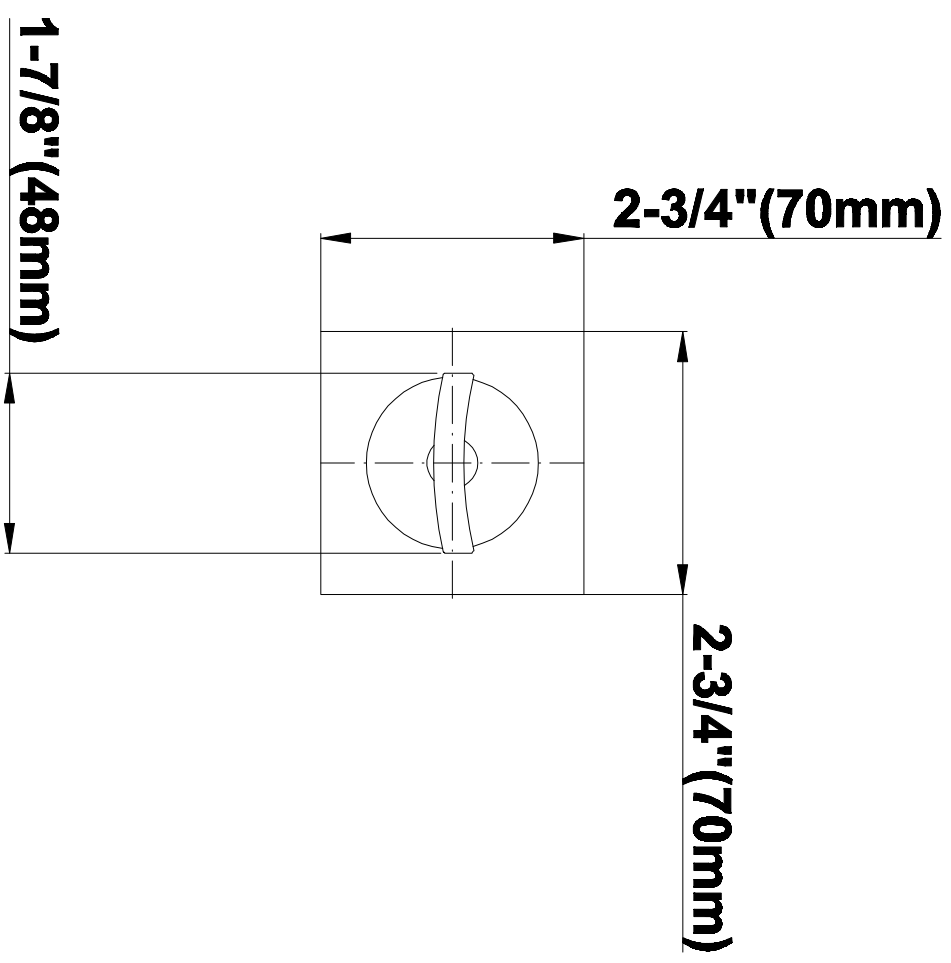

SHOWER
Luna Thermostatic Shower Set w/
Body Sprays & Handshower
(Rough & Trim)
GF1.120A-C14S

GRAFF®

Information

- Thermostatic showerhead flow rate ≤ 1.8 max gpm
- Handshower flow rate ≤ 1.5 max gpm
- Body spray flow rate ≤ 1.5 max gpm
- Contemporary square showerhead w/body sprays and handshower flow rate 10.2 gpm @ 60 psi

SHOWER
Rough
G-8005

GRAFF®

Information

- 18.4 gpm @ 60 psi
- 3/4" universal inlets/outlets with female threads
- Built-in service stops
- Complete serviceability from front of all units
- Supplied with protective plastic cover
- Thermostatic valve uses a paraffin wax cartridge

Finishes

Polished
Chrome

Steelnox®
(Satin Nickel)

G-8095

SHOWER
Square Flush Mount Body Spray
w/ Solid Brass Swivel Head
G-8497

GRAFF[®]

Information

- 12 no-clog, easy-clean silicon jets
- Metal ball-joint allows for 18° angle adjustment of body spray
- Brass wall escutcheon and flush-mounted trim
- 1/2" NPT female thread inlet
- Body spray flow rate \leq 1.5 max gpm

Finishes

Polished
Chrome

Steelnox[®]
(Satin Nickel)

G-8497

Shower Components

Contemporary Flush-Mount Body Spray with Solid Brass Swivel Head

Product Features

- 12 no-clog, easy-clean silicone jets
- Metal ball-joint allows for 18° angle adjustment of body spray
- Brass wall escutcheon and Flush-mounted trim
- 1/2" NPT female thread inlet
- Body spray flow rate ≤ 1.5 max gpm