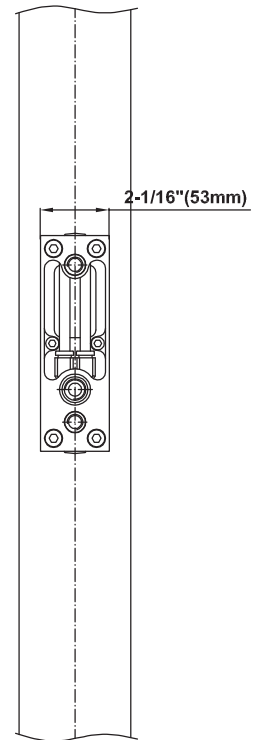

G-8700

LUNA Series