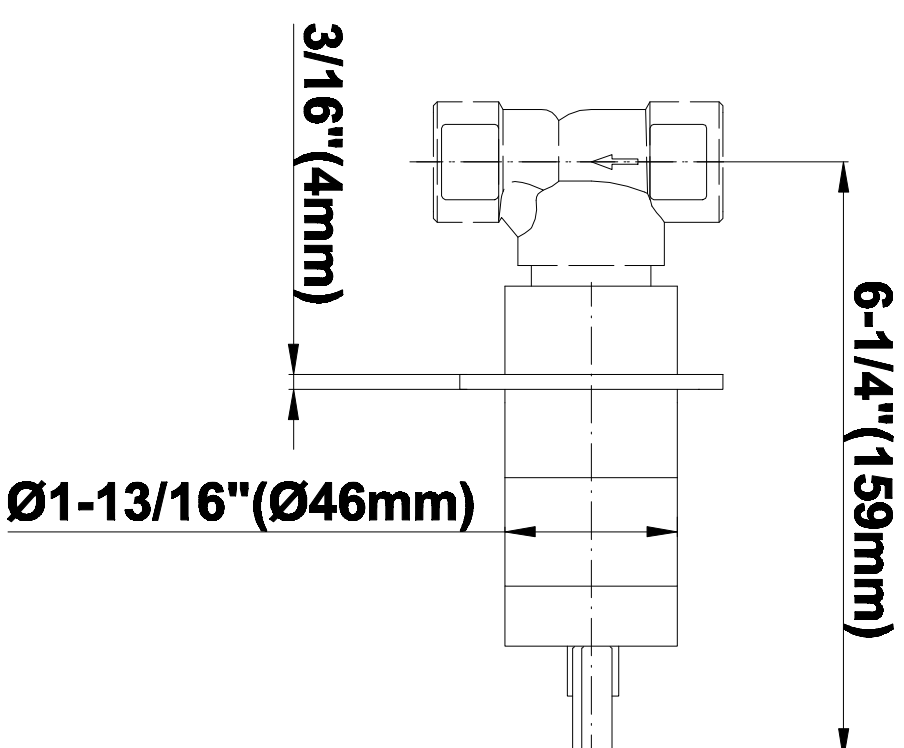

SHOWER
Luna Thermostatic Shower Set w/
Body Sprays & Handshower
(Rough & Trim)
GF1.120A-C14S

GRAFF®

Information

- Thermostatic showerhead flow rate ≤ 1.8 max gpm
- Handshower flow rate ≤ 1.5 max gpm
- Body spray flow rate ≤ 1.5 max gpm
- Contemporary square showerhead w/body sprays and handshower flow rate 10.2 gpm @ 60 psi

SHOWER
Rough
G-8005

GRAFF®

Information

- 18.4 gpm @ 60 psi
- 3/4" universal inlets/outlets with female threads
- Built-in service stops
- Complete serviceability from front of all units
- Supplied with protective plastic cover
- Thermostatic valve uses a paraffin wax cartridge

Finishes

Polished
Chrome

Steelnox®
(Satin Nickel)

G-8095

SHOWER
Square Flush Mount Body Spray
w/ Solid Brass Swivel Head
G-8497

GRAFF[®]

Information

- 12 no-clog, easy-clean silicon jets
- Metal ball-joint allows for 18° angle adjustment of body spray
- Brass wall escutcheon and flush-mounted trim
- 1/2" NPT female thread inlet
- Body spray flow rate \leq 1.5 max gpm

Finishes

Polished
Chrome

Steelnox[®]
(Satin Nickel)

G-8497

Shower Components

Contemporary Flush-Mount Body Spray with Solid Brass Swivel Head

Product Features

- 12 no-clog, easy-clean silicone jets
- Metal ball-joint allows for 18° angle adjustment of body spray
- Brass wall escutcheon and Flush-mounted trim
- 1/2" NPT female thread inlet
- Body spray flow rate ≤ 1.5 max gpm