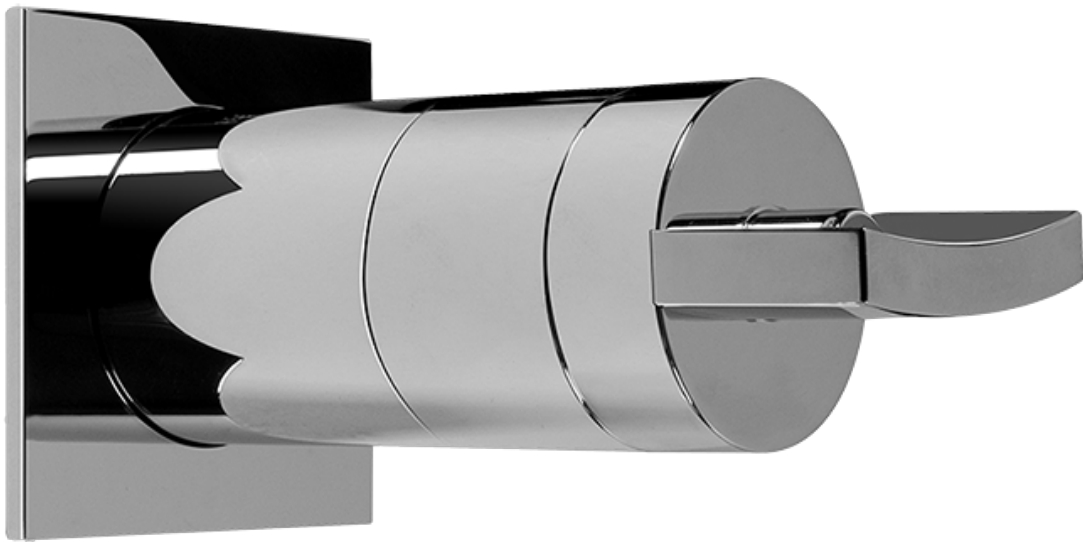

Finishes

Polished
Chrome

Steelnox®
(Satin Nickel)

SHOWER
Sade/Targa/Luna SOLID Trim Plate
w/Handle
G-8041-C14S-T

GRAFF®

Information

- Single metal handle
- Decorative trim plate
- Use with G-8000 or G-8005 thermostatic rough valve
- To complete package, you must order rough valve

Finishes

Polished
Chrome

SteeInox®
(Satin Nickel)

SHOWER
Targa, Sade, & Luna SOLID Trim
Plate w/Handle
G-8095-C14S-T

GRAFF®

Information

- Single metal handle
- Decorative trim plate
- Use with G-8070 or G-8075 thermostatic stop/volume control rough valve
- To complete package, you must order rough valve

Finishes

Polished
Chrome

Steelnox®
(Satin Nickel)

G-8095

SHOWER
Square Flush Mount Body Spray
w/ Solid Brass Swivel Head
G-8497

GRAFF[®]

Information

- 12 no-clog, easy-clean silicon jets
- Metal ball-joint allows for 18° angle adjustment of body spray
- Brass wall escutcheon and flush-mounted trim
- 1/2" NPT female thread inlet
- Body spray flow rate \leq 1.5 max gpm

Finishes

Polished
Chrome

Steelnox[®]
(Satin Nickel)

G-8497

Shower Components

Contemporary Flush-Mount Body Spray with Solid Brass Swivel Head

Product Features

- 12 no-clog, easy-clean silicone jets
- Metal ball-joint allows for 18° angle adjustment of body spray
- Brass wall escutcheon and Flush-mounted trim
- 1/2" NPT female thread inlet
- Body spray flow rate ≤ 1.5 max gpm