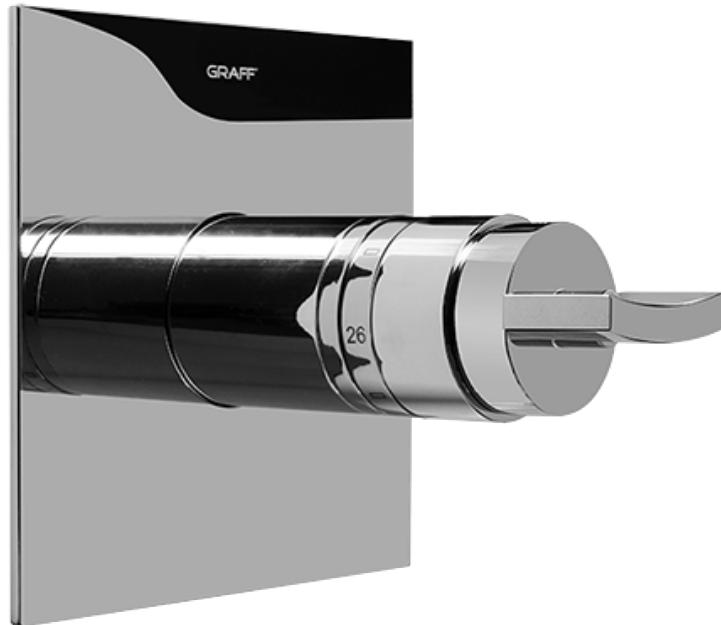

SHOWER
Rough
G-8005

GRAFF®

Information

- 18.4 gpm @ 60 psi
- 3/4" universal inlets/outlets with female threads
- Built-in service stops
- Complete serviceability from front of all units
- Supplied with protective plastic cover
- Thermostatic valve uses a paraffin wax cartridge

Finishes

Polished
Chrome

Steelnox®
(Satin Nickel)

SHOWER
Sade/Targa/Luna SOLID Trim Plate
w/Handle
G-8041-C14S-T

GRAFF®

Information

- Single metal handle
- Decorative trim plate
- Use with G-8000 or G-8005 thermostatic rough valve
- To complete package, you must order rough valve

Finishes

Polished
Chrome

SteeInox®
(Satin Nickel)

SHOWER
Targa, Sade, & Luna SOLID Trim
Plate w/Handle
G-8095-C14S-T

GRAFF®

Information

- Single metal handle
- Decorative trim plate
- Use with G-8070 or G-8075 thermostatic stop/volume control rough valve
- To complete package, you must order rough valve

Finishes

Polished
Chrome

Steelnox[®]
(Satin Nickel)

G-8497

Shower Components

Contemporary Flush-Mount Body Spray with Solid Brass Swivel Head

Product Features

- 12 no-clog, easy-clean silicone jets
- Metal ball-joint allows for 18° angle adjustment of body spray
- Brass wall escutcheon and Flush-mounted trim
- 1/2" NPT female thread inlet
- Body spray flow rate ≤ 1.5 max gpm