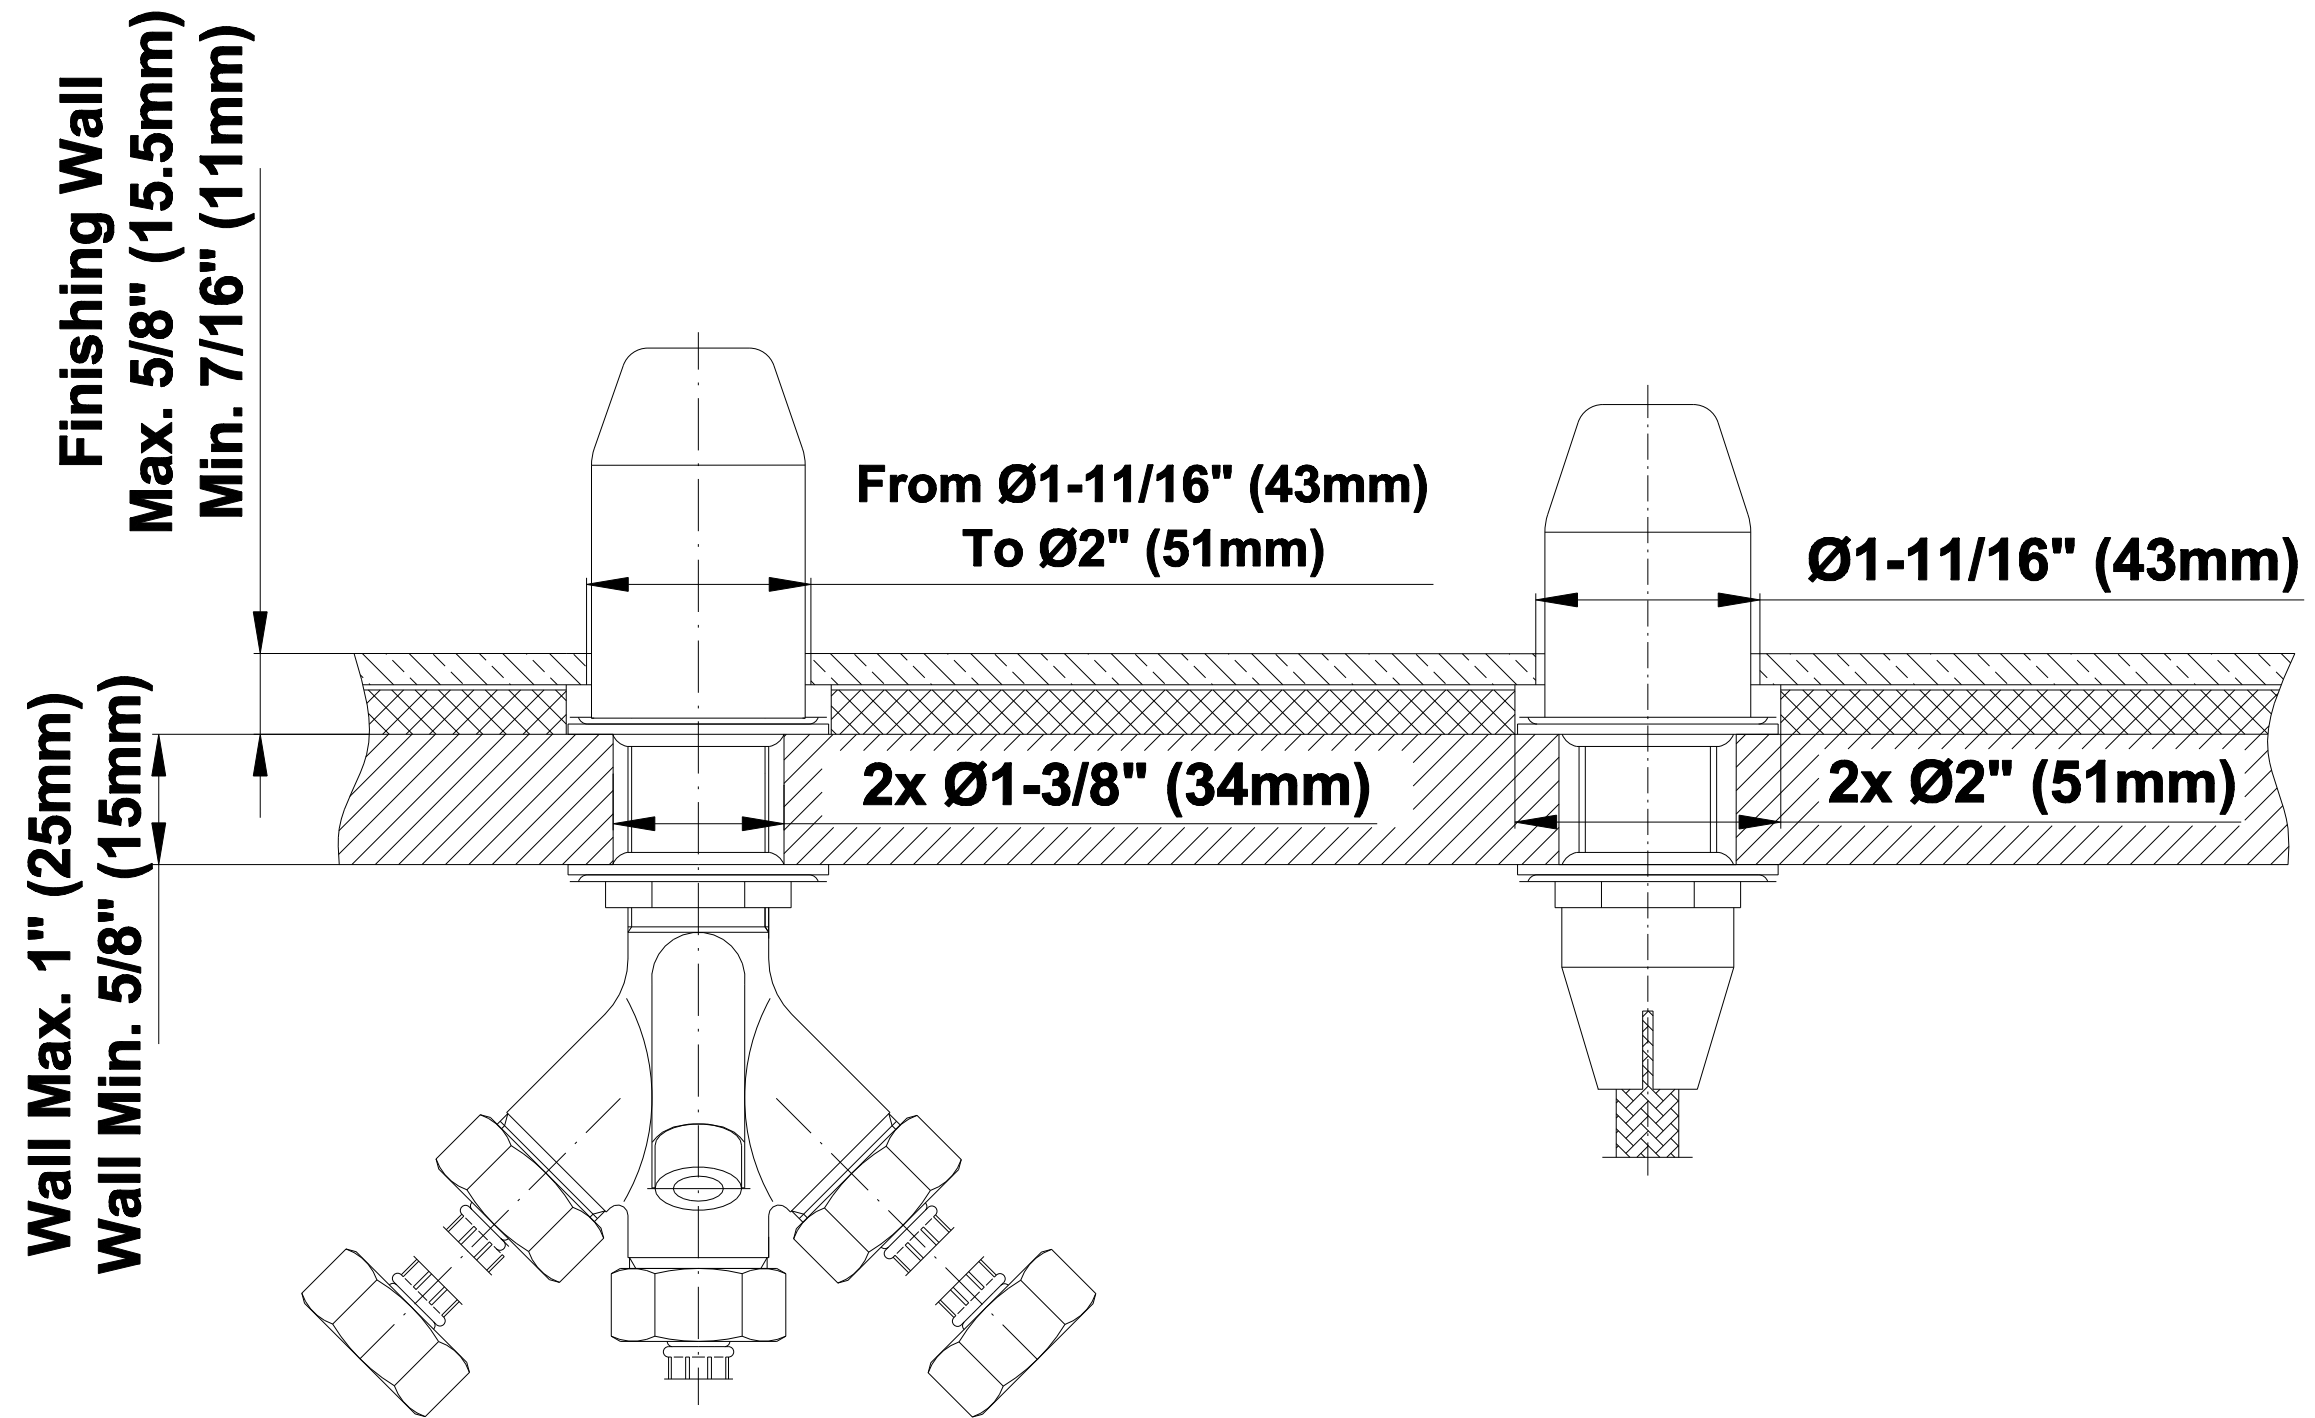

BATHROOM  
Canterbury Roman Tub Set  
**G-2551M-C2**

---

**GRAFF®**

**Information**

- 1 1/3" hole cutout (x5)
- Aerated Flow Rate ~7 gpm @45 psi
- Deck-Mounted Handshower w/Metal Handle (G-3855) and Diverter Set Included
- Optional in-line pressure balancing valve

## Information

- 3/4" male NPT inlets
- Quick connect tub spout

## Information

- 1 1/3" hole cutout (x3)
- Matching deck-mounted handshower & diverter set available