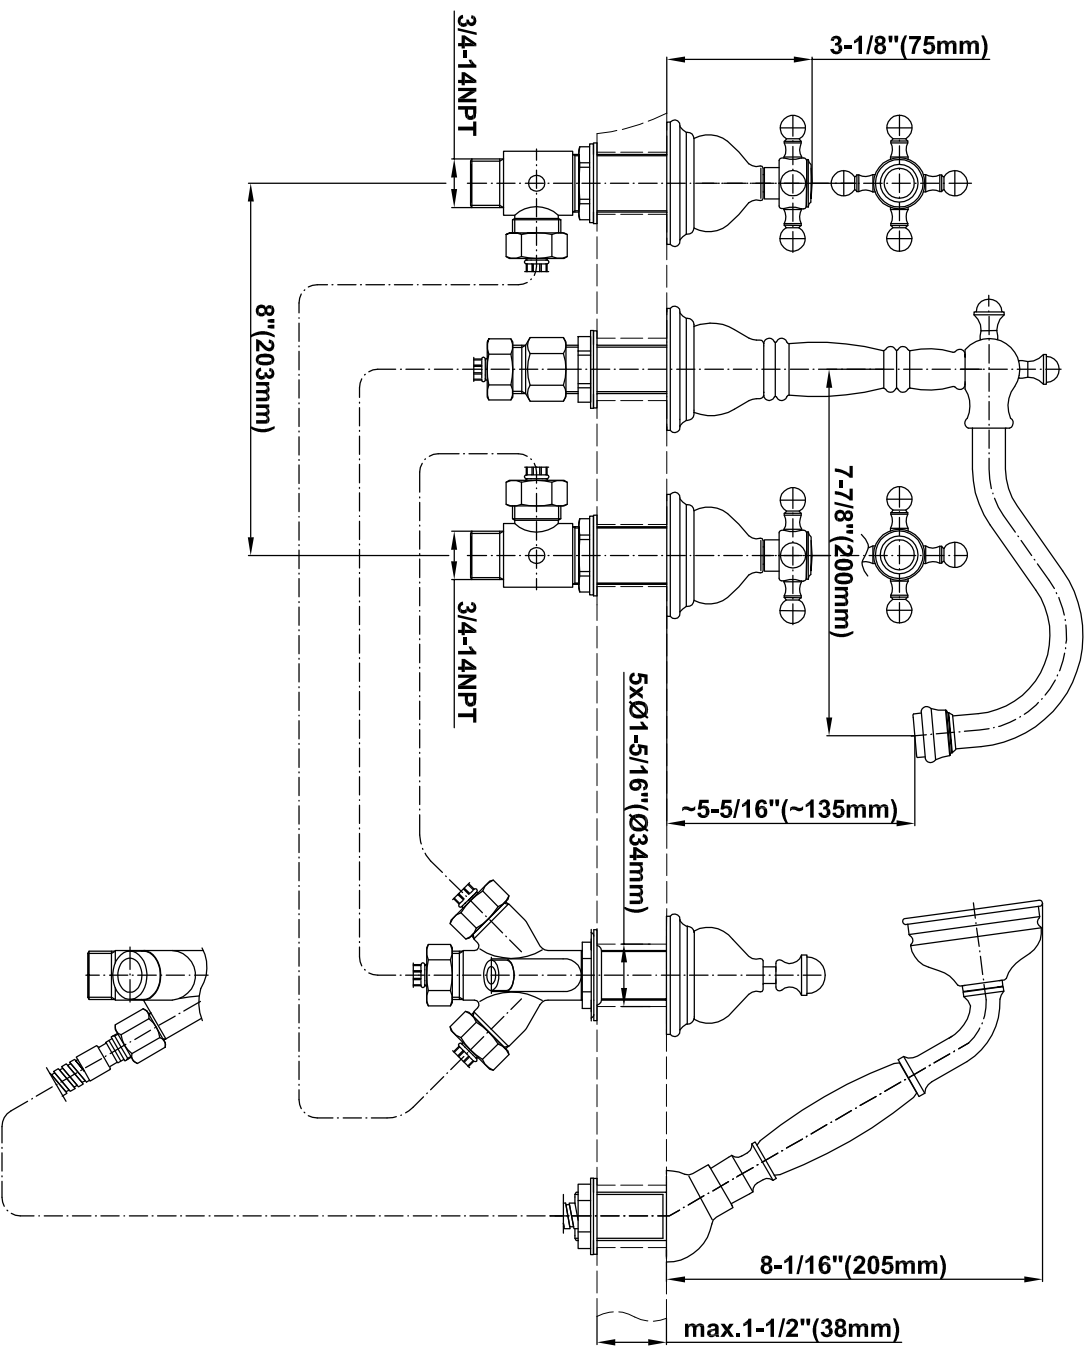

BATHROOM  
Canterbury Roman Tub Set  
**G-2551M-C2**

---

**GRAFF®**

**Information**

- 1 1/3" hole cutout (x5)
- Aerated Flow Rate ~7 gpm @45 psi
- Deck-Mounted Handshower w/Metal Handle (G-3855) and Diverter Set Included
- Optional in-line pressure balancing valve

## Information

- 3/4" male NPT inlets
- Quick connect tub spout