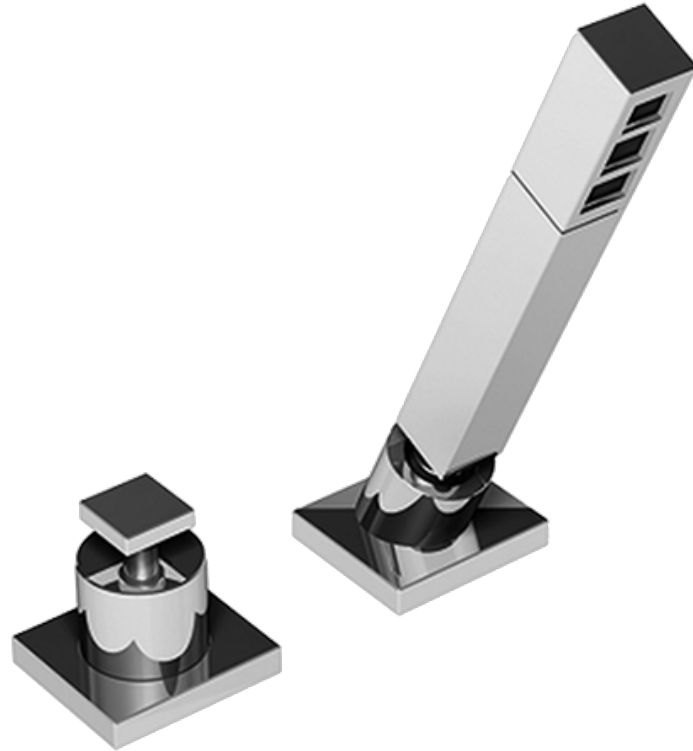

BATHROOM
Targa Deck-Mounted Handshower
& Diverter Set
G-3655

GRAFF®

Information

- Matches G-3652-LM31 (Tub Filler)
- 1-11/32" hole cutout (x2)

Finishes

24K Gold

24K Brushed
Gold

Architectural
Black™

Brushed
Nickel

Matte Black

Polished
Chrome

Polished
Nickel

Steelnox®
(Satin Nickel)

Architectural
White

G-3655

TARGA Series