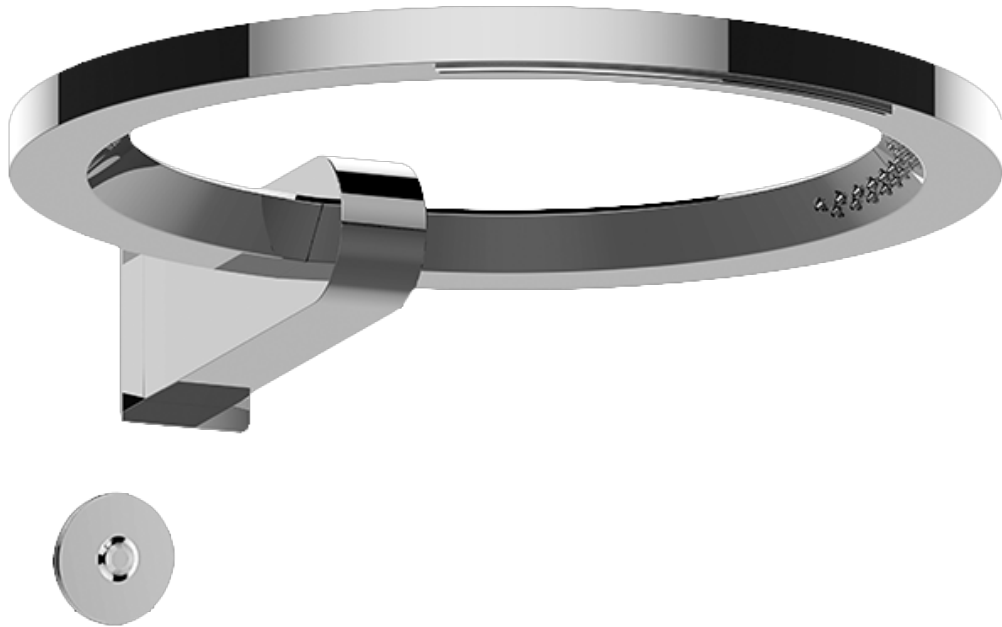

SHOWER
Ametis Ring
G-8760

GRAFF®