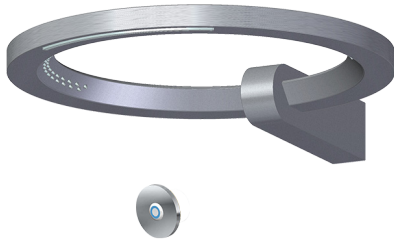

www.graff-faucets.com | phone: 800-954-4723

SHOWER
Ametis M-Series 2-Way Diverter
Valve Trim with Handle
G-8068-LM44E1-T

GRAFF[®]

Information

- Single metal handle
- Decorative trim plate
- Use with G-8052 2-way diverter (pass through) control rough valve WITH off function
- To complete package, you must order rough valve
- ADA

GRAFF®

Information

- Wall-mounted installation
- 6-color LED chromotherapy lighting
- Dual-function water feature with cascade & waterfall shower settings
- Features no-clog, easy-clean nozzles
- Flow rates: rain shower ≤ 2.0 max gpm, waterfall ≤ 2.0 max gpm
- Includes wall-mount button for LED control box
- CALGreen

Finishes

G-8760

Ametis Collection
Ametis Ring Water Feature

GRAFF[®]
CUTTING EDGE DESIGN

Product Features

- Wall-mounted installation
- 6-color LED chromotherapy lighting
- Dual-function water feature with waterfall and rain shower settings
- Features no-clog, easy-clean spray nozzles
- Flow rates: rain shower ≤ 2.0 max gpm, waterfall ≤ 2.0 max gpm
- Includes wall-mount button for LED control box