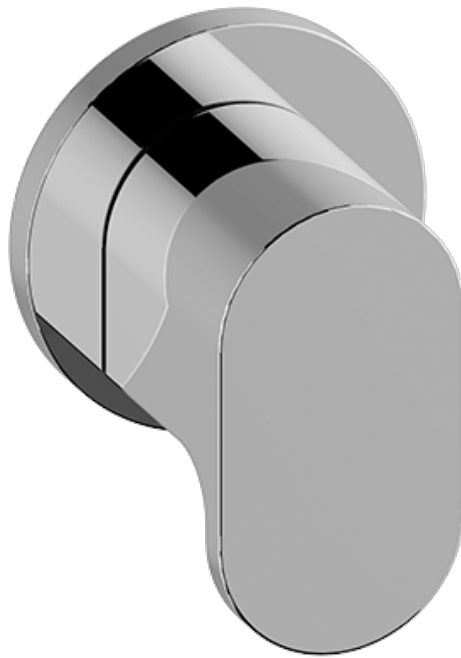

Finishes

G-8052 M-Series
 2-Way Diverter Volume Control Valve
 WITH Off Function and Pass-Through

Product Features

- 12.1 gpm @ 60 psi
- 3/4" universal inlets/outlets with female threads
- Stacking inlet and pass-through port feature
- Supplied with protective plastic cover
- CalGreen compliant dependent on functions

www.graff-faucets.com | phone: 800-954-4723

SHOWER
Ametis M-Series 2-Way Diverter
Valve Trim with Handle
G-8068-LM44E1-T

GRAFF[®]

Information

- Single metal handle
- Decorative trim plate
- Use with G-8052 2-way diverter (pass through) control rough valve WITH off function
- To complete package, you must order rough valve
- ADA