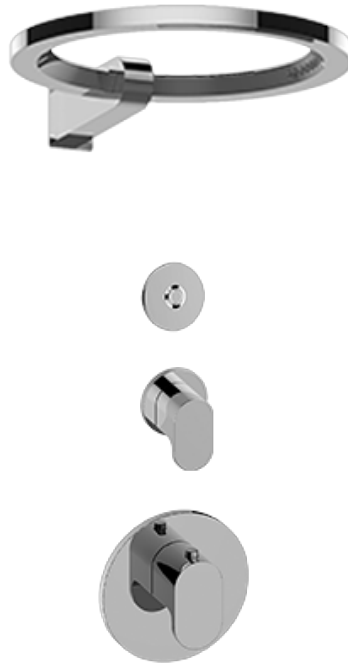

SHOWER
M-Series Thermostatic Shower
System - Ametis Ring
GL2.009SD-LM44E0

GRAFF®

Information

- G-8760 Ametis Ring with rainfall and cascade settings, features noclog, easy-clean spray nozzles
- Single LED light with 6 color variations
- Flow rates: rain shower ≤ 2.0 max gpm, waterfall ≤ 2.0 max gpm
- 3/4" thermostatic valve with 2-way diverter valve with pass-through
- Optional extension kit available
- CALGreen

SHOWER
Thermostatic Rough Valve
G-8006

GRAFF[®]

Information

- 12.9 gpm @ 60 psi
- 3/4" universal inlets
- Built-in service stops
- Stacking outlet feature
- Complete serviceability from front of all units
- Supplied with protective plastic cover
- CalGreen compliant dependent on functions

Finishes

Architectural
Black™

Matte Black

Polished
Chrome

Architectural
White

G-8006

M-Series

3/4" Concealed Thermostatic Rough Valve

www.graff-faucets.com | phone: 800-954-4723

SHOWER
Ametis M-Series Thermostatic
Valve Trim with Handle
G-8037-LM44E-T

GRAFF[®]

Information

- Single metal handle
- Decorative trim plate
- Use with G-8006 thermostatic rough valve
- To complete package, you must order rough valve
- ADA