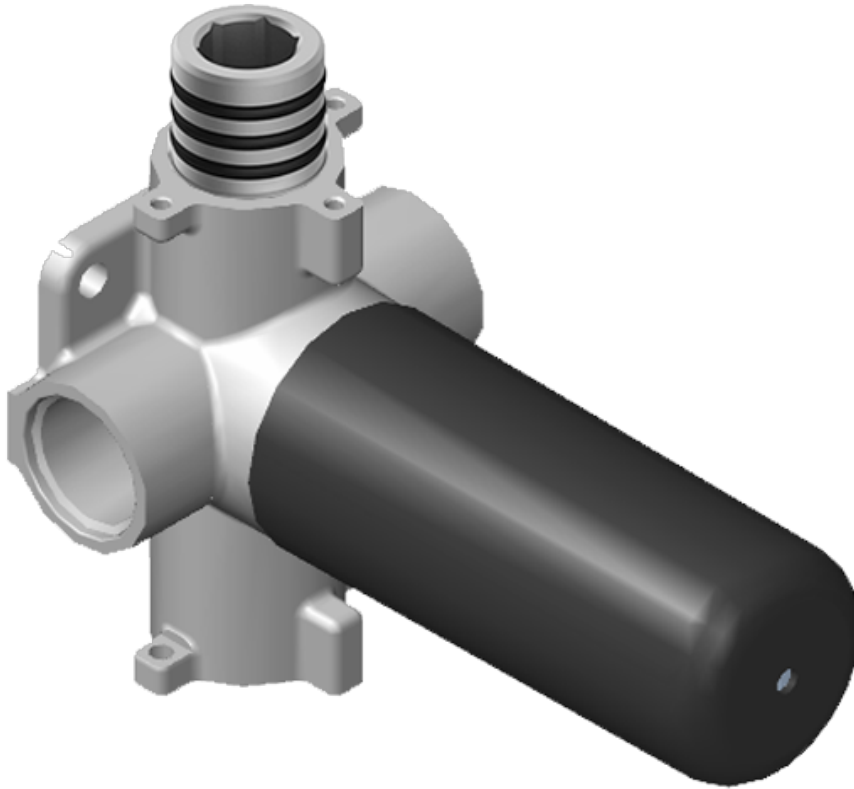

SHOWER
M-Series Thermostatic Shower
System - Ametis Ring
GL2.009SD-LM44E0

GRAFF®

Information

- G-8760 Ametis Ring with rainfall and cascade settings, features noclog, easy-clean spray nozzles
- Single LED light with 6 color variations
- Flow rates: rain shower ≤ 2.0 max gpm, waterfall ≤ 2.0 max gpm
- 3/4" thermostatic valve with 2-way diverter valve with pass-through
- Optional extension kit available
- CALGreen

www.graff-faucets.com | phone: 800-954-4723

SHOWER
Ametis M-Series Thermostatic
Valve Trim with Handle
G-8037-LM44E-T

GRAFF[®]

Information

- Single metal handle
- Decorative trim plate
- Use with G-8006 thermostatic rough valve
- To complete package, you must order rough valve
- ADA

GRAFF®

Information

- 11.7 gpm @ 60 psi
- 3/4" universal inlets/outlets with female threads
- Operates one function at a time
- Stacking inlet and pass-through port feature
- Supplied with protective plastic cover
- CALGreen compliant depending on functions

Finishes

G-8052 M-Series
 2-Way Diverter Volume Control Valve
 WITH Off Function and Pass-Through

Product Features

- 12.1 gpm @ 60 psi
- 3/4" universal inlets/outlets with female threads
- Stacking inlet and pass-through port feature
- Supplied with protective plastic cover
- CalGreen compliant dependent on functions