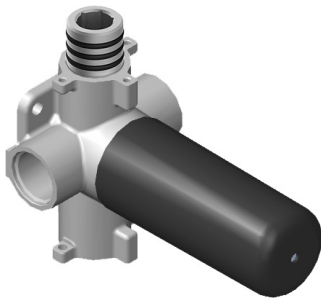

www.graff-faucets.com | phone: 800-954-4723

SHOWER
Ametis M-Series Thermostatic
Valve Trim with Handle
G-8037-LM44E-T

GRAFF[®]

Information

- Single metal handle
- Decorative trim plate
- Use with G-8006 thermostatic rough valve
- To complete package, you must order rough valve
- ADA

GRAFF®

Information

- 11.7 gpm @ 60 psi
- 3/4" universal inlets/outlets with female threads
- Operates one function at a time
- Stacking inlet and pass-through port feature
- Supplied with protective plastic cover
- CALGreen compliant depending on functions

Finishes

G-8052 M-Series
 2-Way Diverter Volume Control Valve
 WITH Off Function and Pass-Through

Product Features

- 12.1 gpm @ 60 psi
- 3/4" universal inlets/outlets with female threads
- Stacking inlet and pass-through port feature
- Supplied with protective plastic cover
- CalGreen compliant dependent on functions

www.graff-faucets.com | phone: 800-954-4723

SHOWER
Ametis M-Series 2-Way Diverter
Valve Trim with Handle
G-8068-LM44E1-T

GRAFF[®]

Information

- Single metal handle
- Decorative trim plate
- Use with G-8052 2-way diverter (pass through) control rough valve WITH off function
- To complete package, you must order rough valve
- ADA