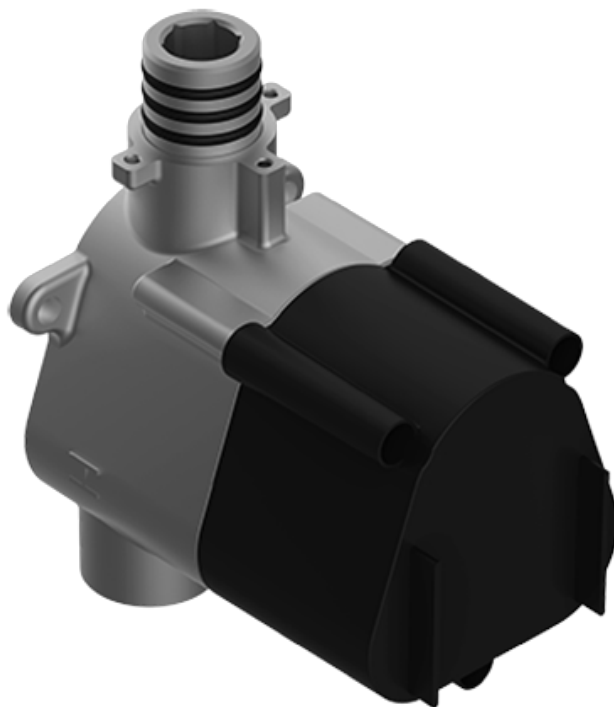

SHOWER
M-Series Thermostatic Shower
System - Ametis Ring
GL2.009SD-LM44E0

GRAFF®

Information

- G-8760 Ametis Ring with rainfall and cascade settings, features noclog, easy-clean spray nozzles
- Single LED light with 6 color variations
- Flow rates: rain shower ≤ 2.0 max gpm, waterfall ≤ 2.0 max gpm
- 3/4" thermostatic valve with 2-way diverter valve with pass-through
- Optional extension kit available
- CALGreen

SHOWER
Thermostatic Rough Valve
G-8006

GRAFF[®]

Information

- 12.9 gpm @ 60 psi
- 3/4" universal inlets
- Built-in service stops
- Stacking outlet feature
- Complete serviceability from front of all units
- Supplied with protective plastic cover
- CalGreen compliant dependent on functions

Finishes

Architectural
Black™

Matte Black

Polished
Chrome

Architectural
White

G-8006

M-Series

3/4" Concealed Thermostatic Rough Valve

www.graff-faucets.com | phone: 800-954-4723

SHOWER
Ametis M-Series Thermostatic
Valve Trim with Handle
G-8037-LM44E-T

GRAFF[®]

Information

- Single metal handle
- Decorative trim plate
- Use with G-8006 thermostatic rough valve
- To complete package, you must order rough valve
- ADA