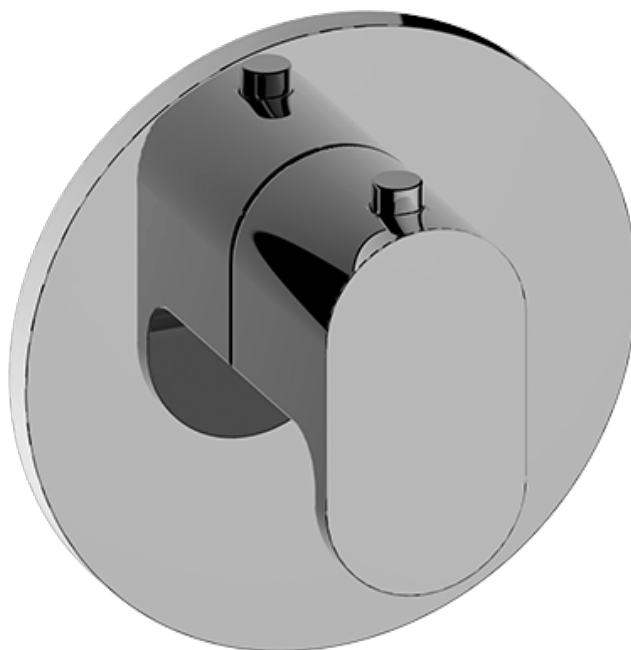

SHOWER
M-Series Thermostatic Shower
System - Ametis Ring
GL2.009SD-LM44E0

GRAFF®

Information

- G-8760 Ametis Ring with rainfall and cascade settings, features noclog, easy-clean spray nozzles
- Single LED light with 6 color variations
- Flow rates: rain shower ≤ 2.0 max gpm, waterfall ≤ 2.0 max gpm
- 3/4" thermostatic valve with 2-way diverter valve with pass-through
- Optional extension kit available
- CALGreen

SHOWER
Thermostatic Rough Valve
G-8006

GRAFF[®]

Information

- 12.9 gpm @ 60 psi
- 3/4" universal inlets
- Built-in service stops
- Stacking outlet feature
- Complete serviceability from front of all units
- Supplied with protective plastic cover
- CalGreen compliant dependent on functions

www.graff-faucets.com | phone: 800-954-4723

SHOWER
Ametis M-Series Thermostatic
Valve Trim with Handle
G-8037-LM44E-T

GRAFF[®]

Information

- Single metal handle
- Decorative trim plate
- Use with G-8006 thermostatic rough valve
- To complete package, you must order rough valve
- ADA

Finishes

G-8052 M-Series
 2-Way Diverter Volume Control Valve
 WITH Off Function and Pass-Through

Product Features

- 12.1 gpm @ 60 psi
- 3/4" universal inlets/outlets with female threads
- Stacking inlet and pass-through port feature
- Supplied with protective plastic cover
- CalGreen compliant dependent on functions