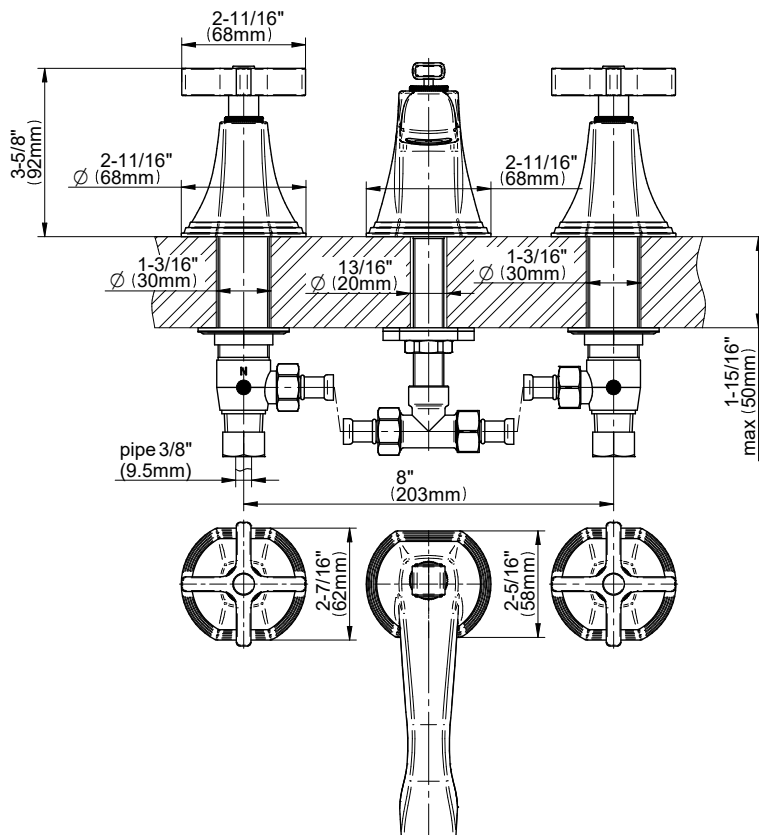

The measurements shown are for reference only. Products and specifications shown are subject to change without notice. Revised 01/2017

www.graff-faucets.com | phone: 800-954-4723