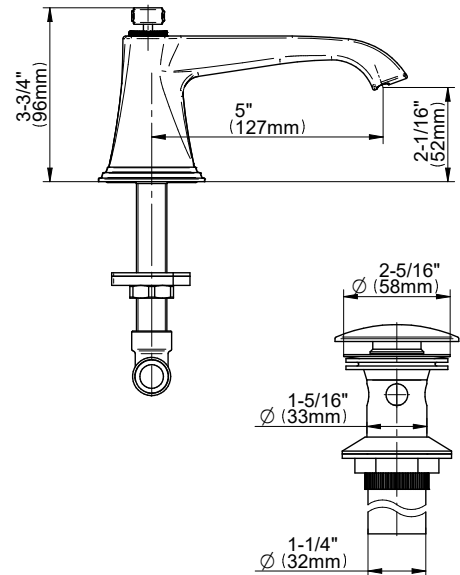

The measurements shown are for reference only. Products and specifications shown are subject to change without notice. Revised 01/2017

www.graff-faucets.com | phone: 800-954-4723