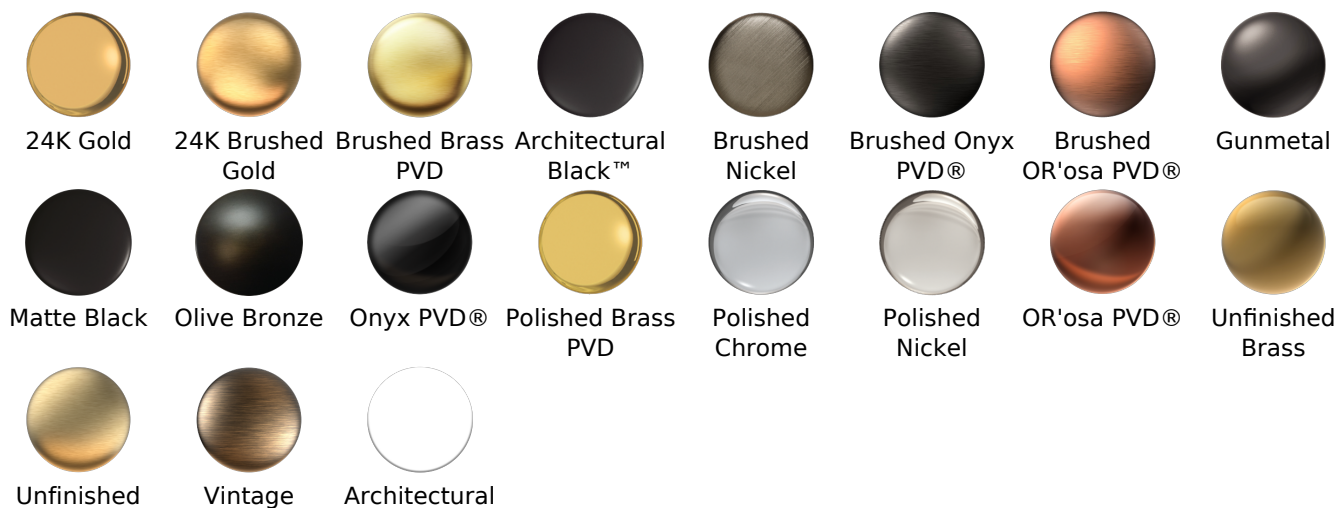

BATHROOM
 Finezza UNO Widespread Lavatory
 Faucet
G-6810-C15B

Information

- Installs on 8" centers
- Aerated flow rate <1.2 max gpm
- 1-3/16" hole cutout (x3)
- Includes push-top umbrella pop-up drain w/overflow
- Optional decorative trap G-9970
- ADA
- CALGreen

Finishes

Brushed Brass Brushed Brass White

G-6810-C15B

Finezza UNO Collection

Widespread Lavatory Faucet

GRAFF[®]
CUTTING EDGE DESIGN

Product Features

- Installs on 8" centers
- Aerated flow rate <1.2 max gpm
- 1-3/16" hole cutout (x3)
- Includes push-top umbrella pop-up drain w/overflow

Available Finishes

- Polished Chrome
G-6810-C15B-PC
- Brushed Nickel
G-6810-C15B-BNi
- Polished Nickel
G-6810-C15B-PN
- Olive Bronze™
G-6810-C15B-OB

Optional Accessories

- Optional matching decorative trap G-9970