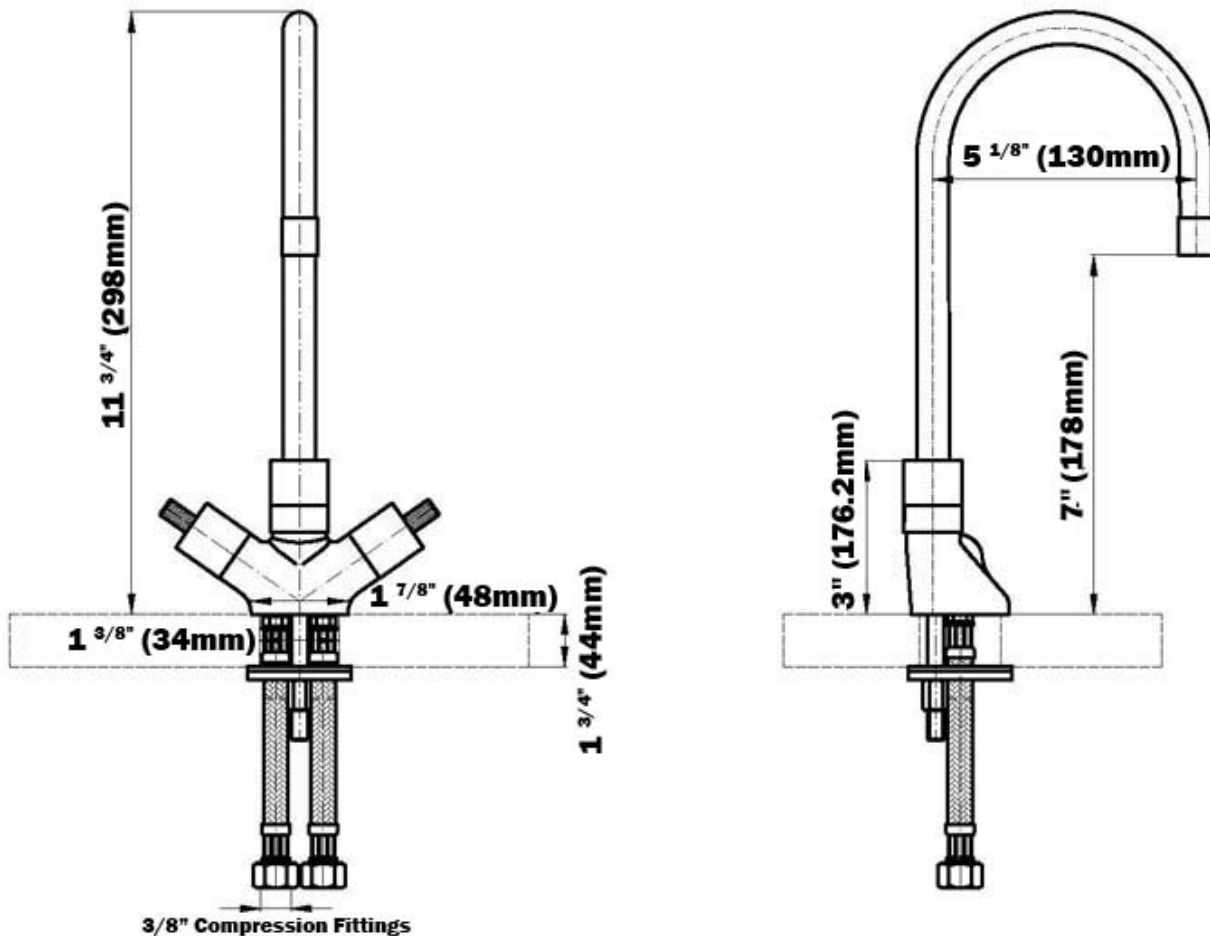

Information

- Single-hole installation
- Swivel spout
- Optional G-9306 CALGreen water-saving aerator reduces waterflow from 2.2 to 1.8 gpm

Finishes

G-5210-C5

Contemporary Kitchen
Infinity Bar Faucet

GRAFF[®]
CUTTING EDGE DESIGN

Product Features

- Single-hole installation
- Swivel spout

Available Finishes

- Polished Chrome G-5210-C5-PC
- Silver Nickel G-5210-C5-SN
- Olive Bronze G-5210-C5-OB
- Polished Nickel G-5210-C5-PN

Code Compliance

- ADA

Optional Accessories

- G-9301 water-saving aerator reduces waterflow from 2.2 to 1.5 gpm

Warranty

- Limited lifetime warranty

For complete warranty information go to
www.graff-faucets.com/en-nam/warranty

The measurements shown are for reference only. Products and specifications shown are subject to change without notice. Revised 09/2012.

www.graff-faucets.com | phone: 800-954-4723