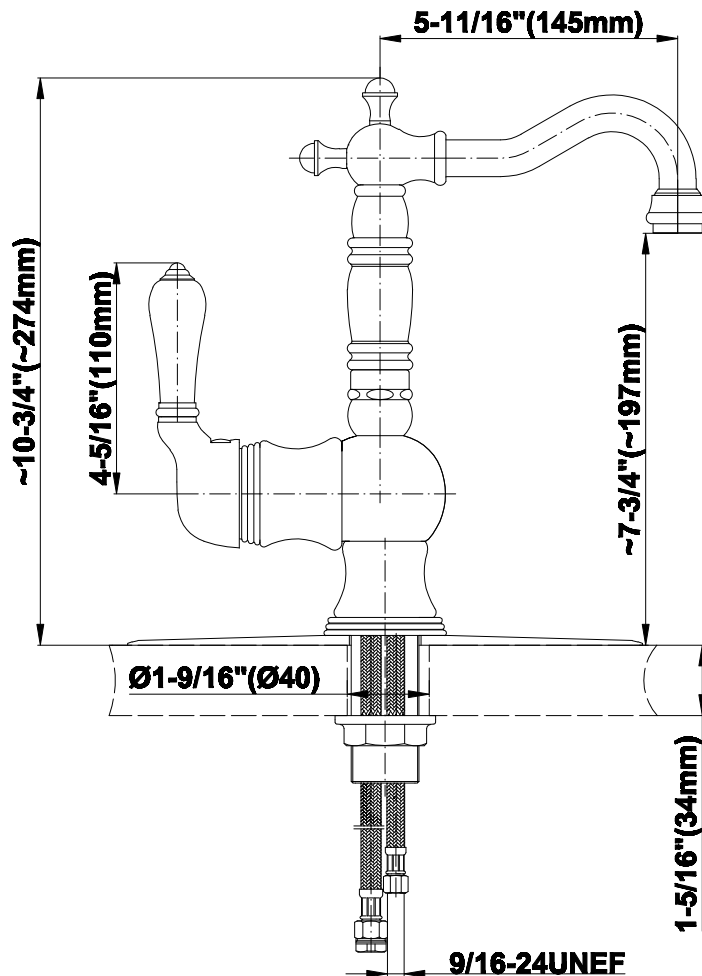

KITCHEN
Canterbury Bar Faucet
G-5235-LC3

GRAFF®

Information

- Swivel spout
- Aerated flow rate ≤ 1.8 max gpm
- ADA
- CALGreen

Finishes

24K Gold

24K Brushed
Gold

Brushed Brass
PVD

GRAFF[®]
CUTTING EDGE DESIGN

Product Features

- Swivel spout

Available Finishes

- Polished Chrome
G-5235-LC3-PC
- Silver Nickel G-5235-LC3-SN
- Olive Bronze G-5235-LC3-OB
- Polished Nickel G-5235-LC3-PN

Optional Accessories

- G-9300 water-saving aerator
reduces waterflow from 2.2 to
1.5 gpm

Code Compliance

- ADA

Warranty

- Limited lifetime warranty

For complete warranty information go to
www.graff-faucets.com/en-nam/warranty

The measurements shown are for reference only. Products and specifications shown are subject to change without notice. Revised 09/2012.