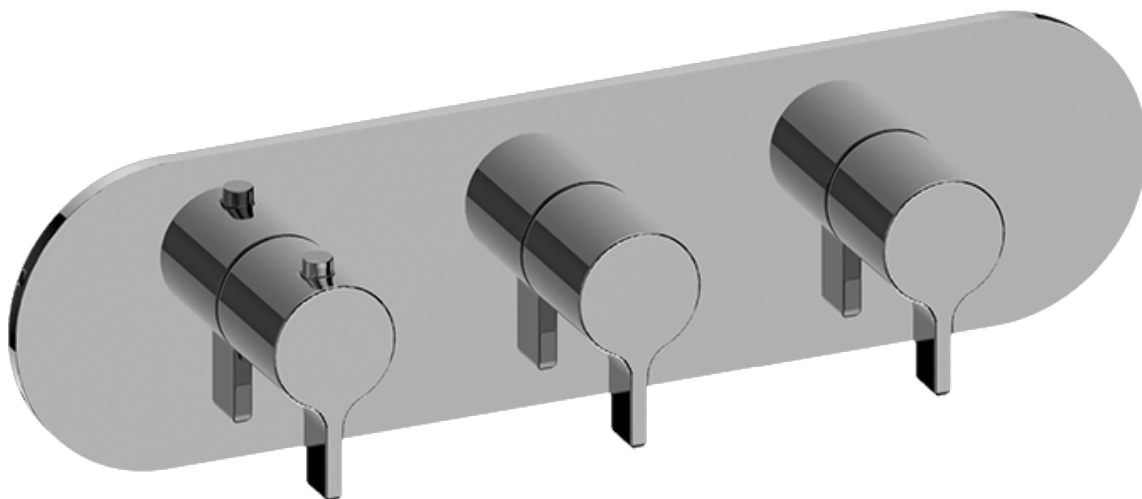

BATHROOM  
Terra M-Series Valve Horizontal  
Trim with Three Handles  
**G-8056H-LM46E0-T**

**GRAFF**<sup>®</sup>

### Information

- Two metal handles
- Decorative trim plate
- Use with G-8006 and G-8076, G-8077, G-8052 or G-8053 thermostatic rough valves
- To complete package, you must order rough valves
- ADA