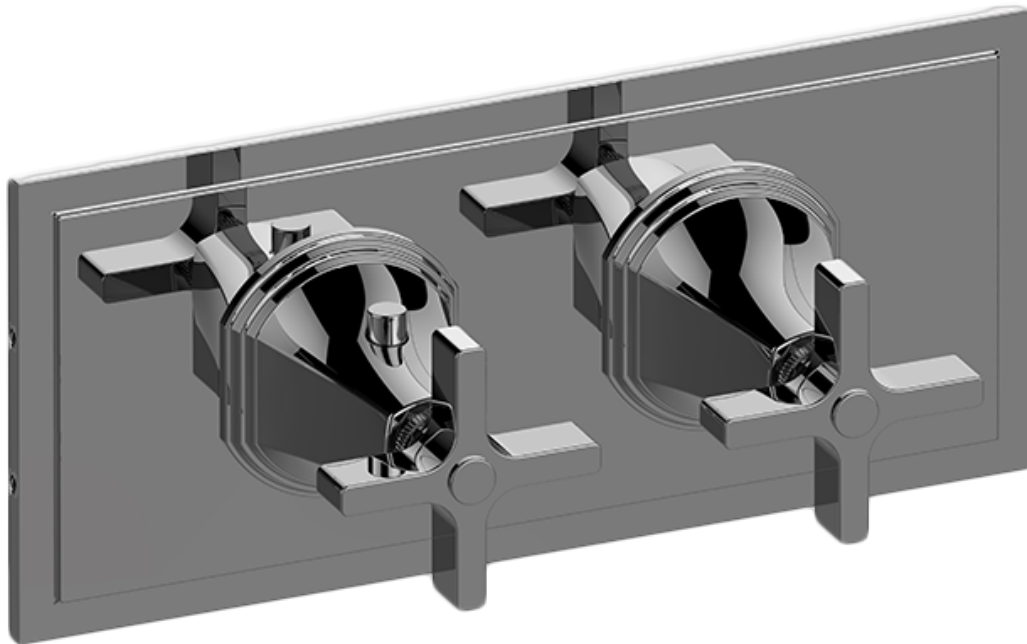

SHOWER
M-Series Valve Horizontal Trim
with Two Handles
G-8049H-C15E0-T

Information

- Two metal handles, decorative trim plate
- Use with M-Series rough valves
- LM47E0 handles should not be used with 2-way or 3-way diverter valves
- ADA

Finishes

G-8049H-C15E0-T

Finezza Uno Series