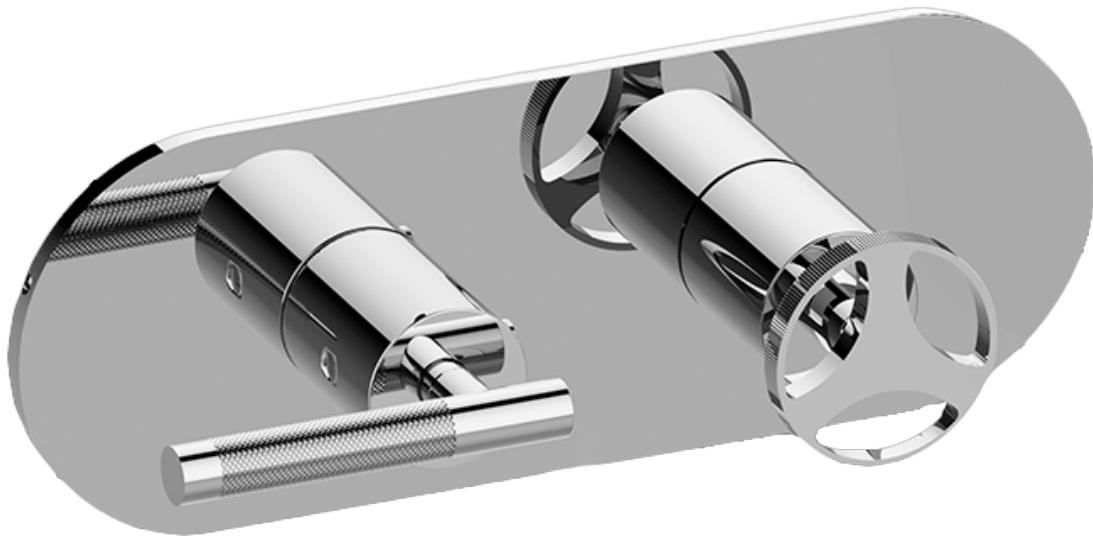

SHOWER
 Harley M-Series Valve Horizontal
 Trim with Two Handles
G-8047H-LM57C19-T

Information

- Two metal handles
- Decorative trim plate
- Use with M-Series rough valves

Finishes

24K Gold

24K Brushed Gold