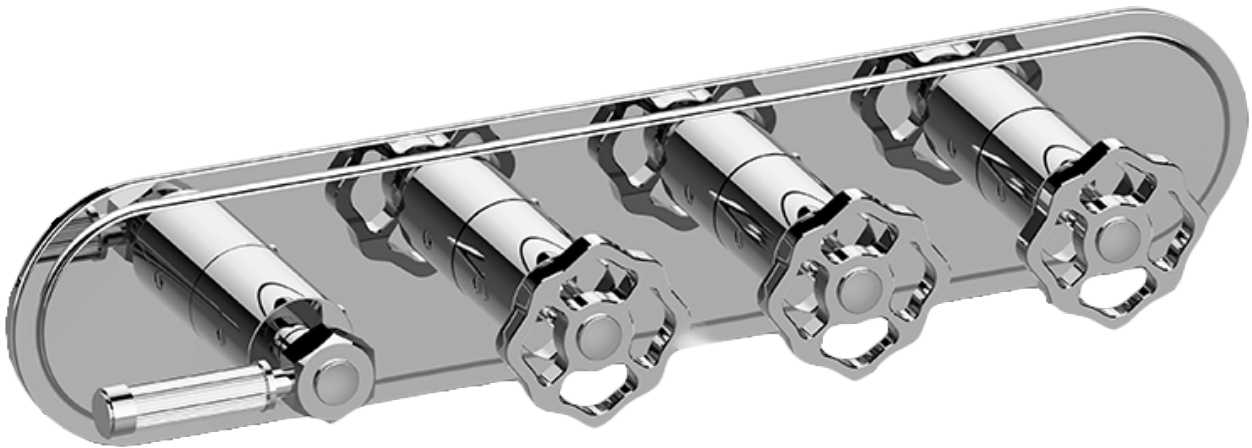

SHOWER
 Vintage M-Series Valve Horizontal
 Trim with Four Handles
G-8088H-LM56C18-T

Information

- Four metal handles
- Decorative trim plate
- Use with M-Series rough valves

Finishes

							
24K Gold	24K Brushed Gold	24K Brushed Gold with Black Accents	Architectural Black™	Brushed Nickel	Gunmetal	Gunmetal Distressed	Matte Black
							
Olive Bronze	Polished Chrome	Polished Chrome with Black Accents	Polished Nickel	Polished Nickel with Black Accents	Unfinished Brass	Unfinished Brushed Brass	Vintage Brushed Brass
							
Architectural White							

G-8088H-LM56C18-T

M-Series