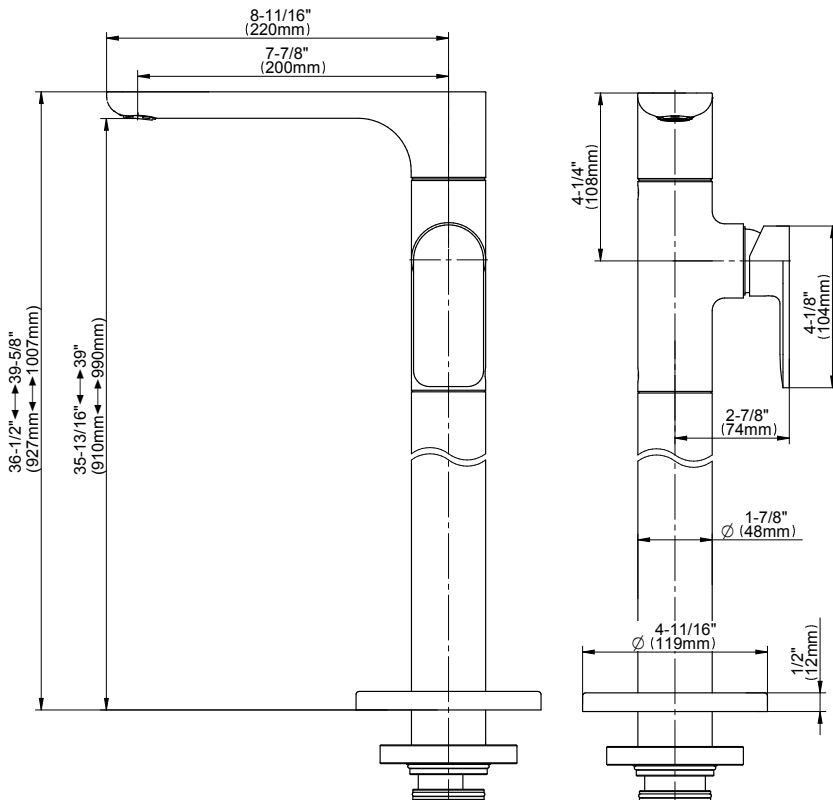

Code Compliance

- ADA
- CALGreen

Warranty

- Limited lifetime warranty

For complete warranty information go to
<http://www.graff-designs.com/en/info/faqs>

The measurements shown are for reference only. Products and specifications shown are subject to change without notice. Revised 11/2017.

www.graff-designs.com | phone: 800-954-4723