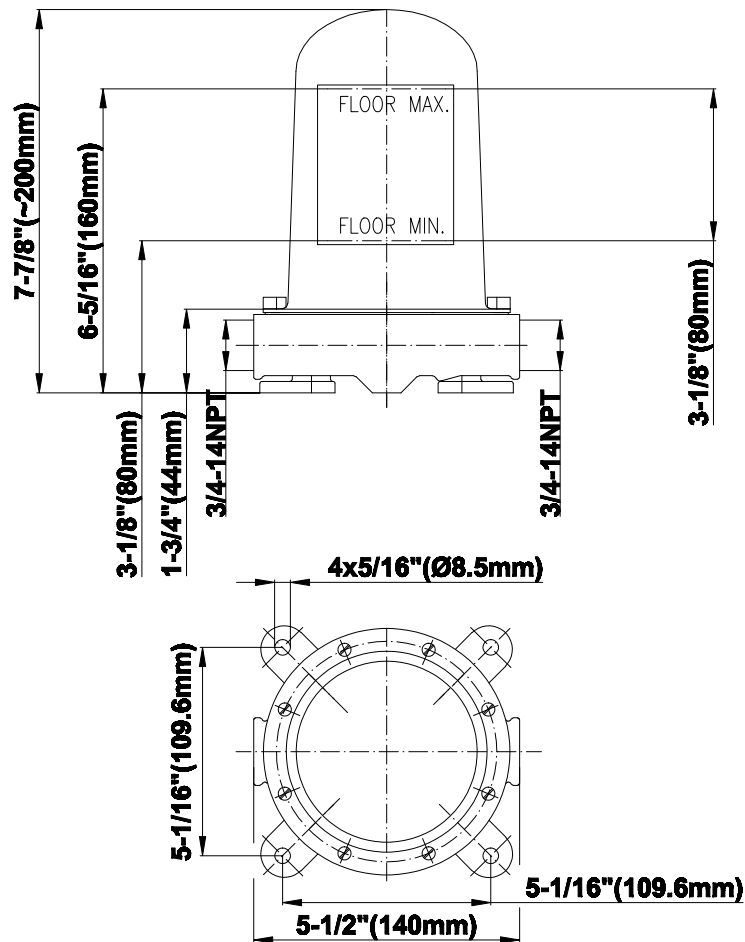

BATHROOM
Sento Floor-Mounted Vessel Filler
G-6315-LM42N

GRAFF[®]

Information

- Floor-mount installation
- Aerated flow rate ≤ 1.2 max gpm
- 7-7/8" spout reach
- 38-15/16" maximum spout height
- Drain assembly not included
- ADA
- CALGreen

G-1045
Spout Connection Rough

Product Features

- Mud guard displays minimum and maximum floor depth
- Rough can be installed in any orientation making it convenient to route pipes to the rough
- Trim can be rotated 360 degrees in any directions
- Averages 10 GPM with most trim

Warranty

- Limited lifetime warranty

For complete warranty information go to <http://www.graff-faucets.com/en/info/faqs>

Information

- Floor-mount installation
- Aerated flow rate ≤1.2 max gpm
- 7-7/8" spout reach
- 38-15/16" maximum spout height
- Drain assembly not included
- ADA
- CALGreen