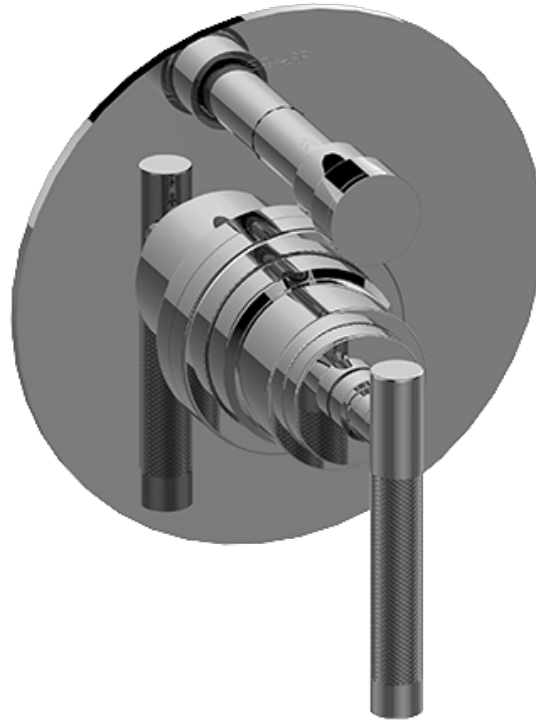

SHOWER
 Harley Pressure Balancing Valve
 Trim with Handle and Diverter
G-7080-LM57B-T

Information

- Single metal handle
- Decorative trim plate
- Includes push-button diverter
- Use with G-7055 Pressure Balancing Rough Valve
- ADA

Finishes

Architectural
White

G-7080-LM57B-T

HARLEY Series