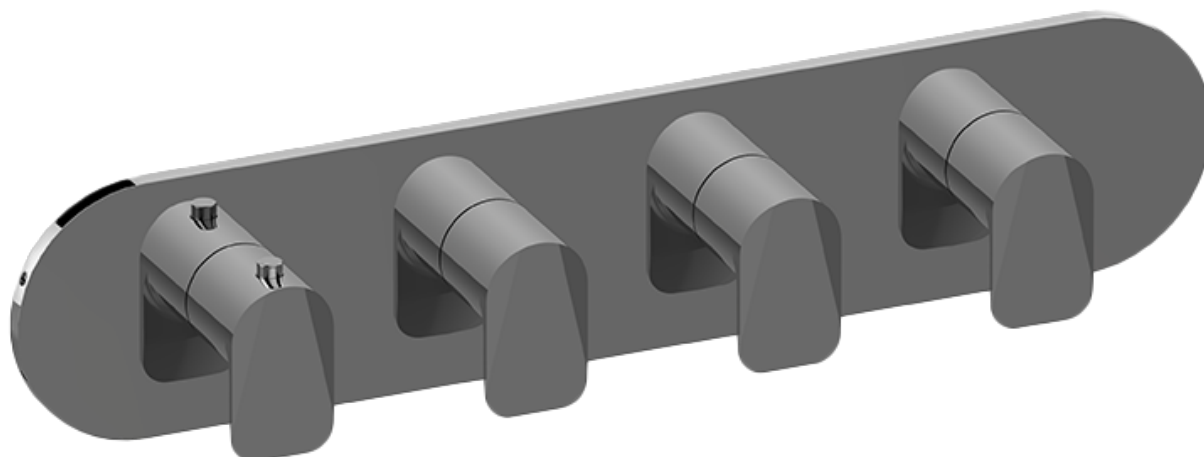

SHOWER
 Sento M-Series Valve Horizontal
 Trim with Four Handles
G-8058H-LM59E0-T

Information

- Four metal handles
- Decorative trim plate
- Use with M-Series rough valves
- ADA

Finishes

							
24K Gold	24K Brushed Gold	Brushed Brass PVD	Architectural Black™	Brushed Onyx PVD®	Brushed OR'osa PVD®	Gunmetal	Gunmetal Distressed
							
Matte Black	Olive Bronze	Onyx PVD®	Polished Brass PVD	Polished Chrome	Polished Nickel	OR'osa PVD®	Steelnox® (Satin Nickel)
							
Unfinished Brass	Unfinished Brushed Brass	Architectural White					

G-8058H-LM59E0-T

SENTO Series