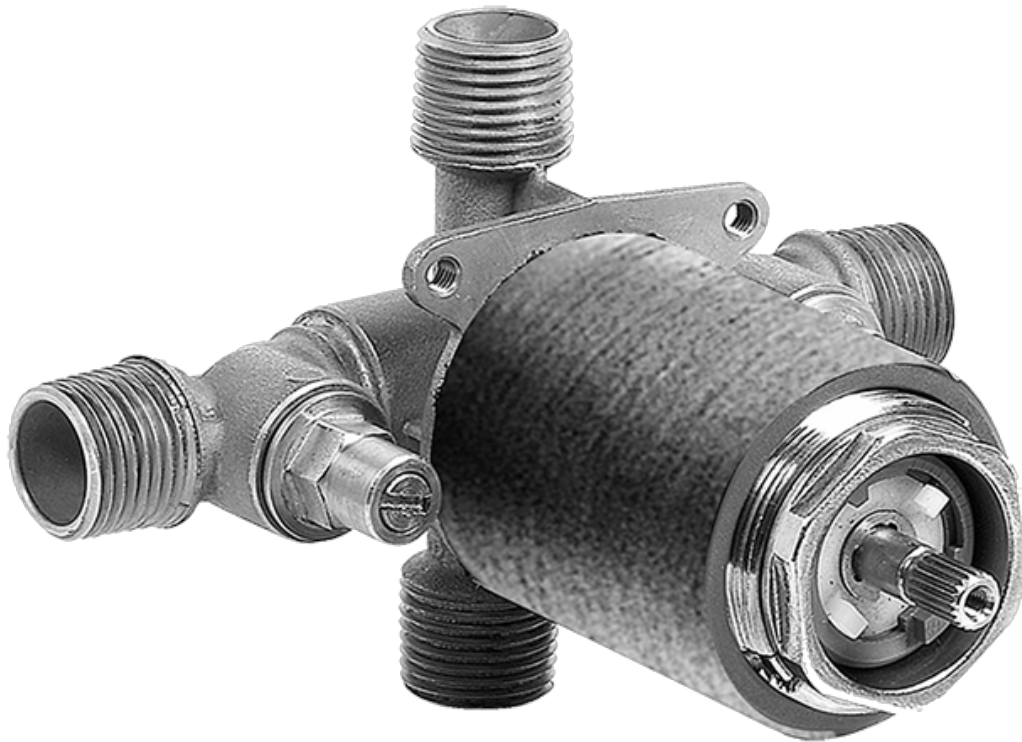

SHOWER
Concealed Pressure Balancing
Valve Rough
G-7005

GRAFF[®]

Information

- Anti-scald protection
- 1/2" universal inlets/outlets with male threads
- Built-in service stops
- For use with shower only configuration
- Supplied with protective plastic guard

G-7005

Concealed Pressure Balancing Valve Rough

Product Features

- Anti-scald protection
- 1/2" universal inlets/outlets with male threads
- Built-in service stops
- For use with shower only configuration
- Supplied with protective plastic guard