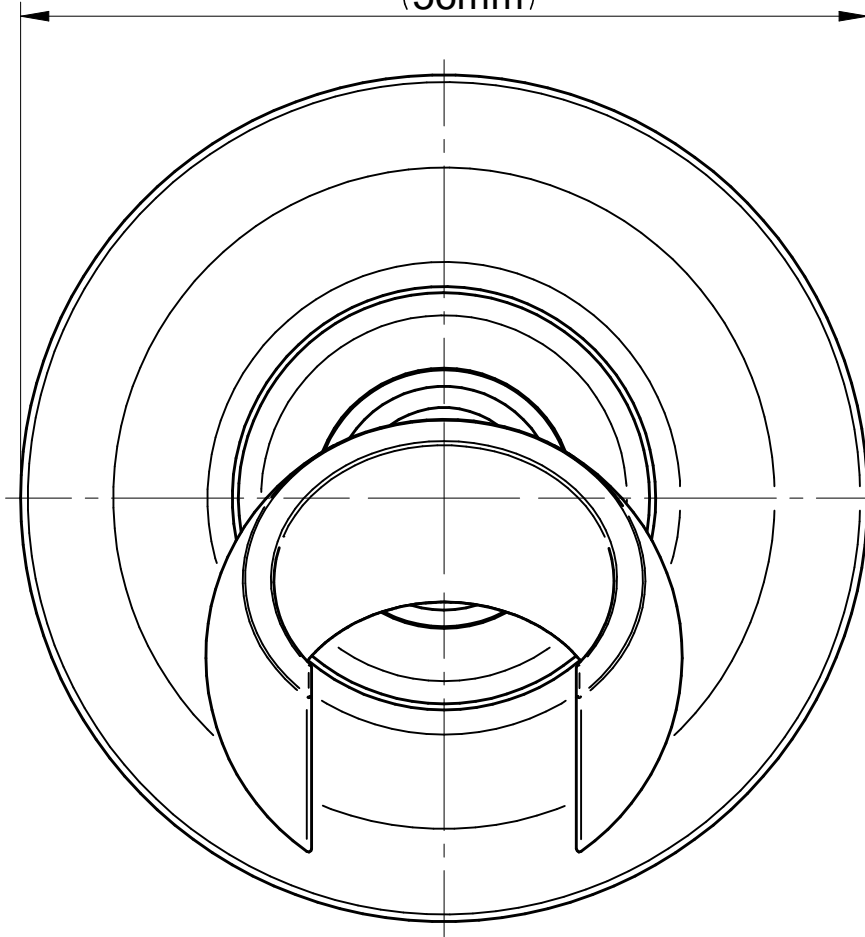

SHOWER
Lauren M-Series Thermostatic
Shower System - Shower with
Handshower
GS2.022WD-LM22C3

GRAFF®

Information

- 3/4" thermostatic valve and trim
- 3/4" 2-way diverter valve
- 8" showerhead with 11" wall-mounted shower arm
- Showerhead features no-clog, easy-clean spray nozzles
- Handshower set with wall bracket and 59" hose
- Optional extension kit
- Flow rates: showerhead \leq 1.8 max gpm, handshower \leq 1.5 max gpm
- ADA
- CALGreen

Polished
Nickel

Steelnox®
(Satin Nickel)

Vintage
Brushed Brass

G-8682

Camden Series

Ø 2-3/16"
(56mm)

3-15/16"
(100mm)

7/16"
(12mm)