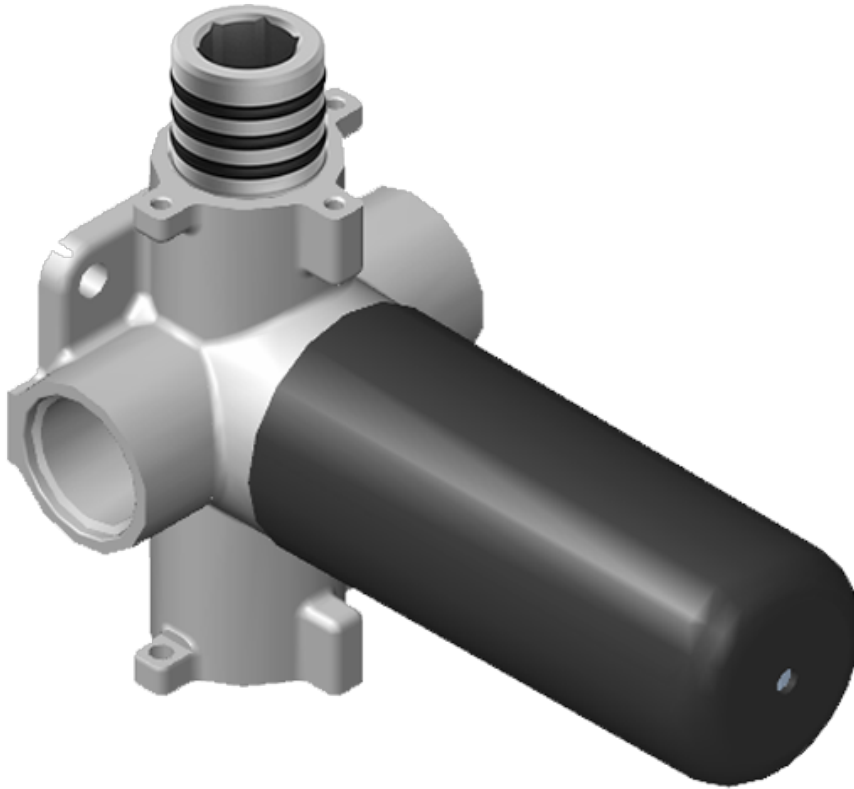

SHOWER
Lauren M-Series Thermostatic
Shower System - Shower with
Handshower
GS2.022WD-LM22C3

GRAFF®

Information

- 3/4" thermostatic valve and trim
- 3/4" 2-way diverter valve
- 8" showerhead with 11" wall-mounted shower arm
- Showerhead features no-clog, easy-clean spray nozzles
- Handshower set with wall bracket and 59" hose
- Optional extension kit
- Flow rates: showerhead \leq 1.8 max gpm, handshower \leq 1.5 max gpm
- ADA
- CALGreen

SHOWER
Thermostatic Rough Valve
G-8006

GRAFF®

Information

- 12.9 gpm @ 60 psi
- 3/4" universal inlets
- Built-in service stops
- Stacking outlet feature
- Complete serviceability from front of all units
- Supplied with protective plastic cover
- CalGreen compliant dependent on functions

G-8006

M-Series

3/4" Concealed Thermostatic Rough Valve

Product Features

- 12.9 gpm @ 60 psi
- 3/4" universal inlets
- Built-in service stops
- Stacking outlet feature
- Complete serviceability from front of all units
- Supplied with protective plastic cover
- CalGreen compliant dependent on functions

www.graff-faucets.com | phone: 800-954-4723

SHOWER
Two-Way Diverter Volume Control
Valve WITH Off Function and Pass-
Through
G-8052

GRAFF®

Information

- 11.7 gpm @ 60 psi
- 3/4" universal inlets/outlets with female threads
- Operates one function at a time
- Stacking inlet and pass-through port feature
- Supplied with protective plastic cover
- CALGreen compliant depending on functions