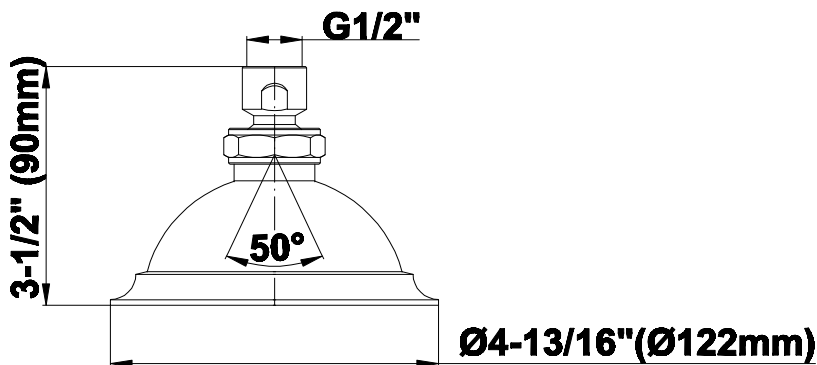

G-8440

5" Elegant Showerhead

Product Features

- Original, unique shape, 40 spray openings
- Metal ball-joint allows for showerhead angle adjustment
- Showerhead flow rate ≤ 1.8 max gpm

Code Compliance

- *CALGreen*

Warranty

- Limited lifetime warranty

For complete warranty information go to www.graff-designs.com/en-nam/warranty

Available Finishes

- Polished Chrome
  G-8440-PC
- Polished Nickel
  G-8440-PN
- Brushed Nickel
  G-8440-BNi
- Unfinished Brushed Brass*
  G-8440-UBB*
- Unfinished Brass*
  G-8440-UB*
- Matte Black*
  G-8440-MBK*
- Architectural Black*
  G-8440-BK*
- Architectural White*
  G-8440-WT*
- Steelnnox
  G-8440-SN
- Olive Brass
  G-8440-OB
- Gunmetal*
  G-8440-GM*
- Vintage Brushed Brass*
  G-8440-VBB*
- OR'osa PVD*
  G-8440-RG*
- Onyx PVD*
  G-8440-OX*
- Polished Brass PVD*
  G-8440-PB*
- Brushed Brass PVD*
  G-8440-BB*
- Brushed Gold*
  G-8440-BAU*
- Gold*
  G-8440-AU*
- Gunmetal Distressed*
  G-8440-GMD*

* Special order finish- call for availability