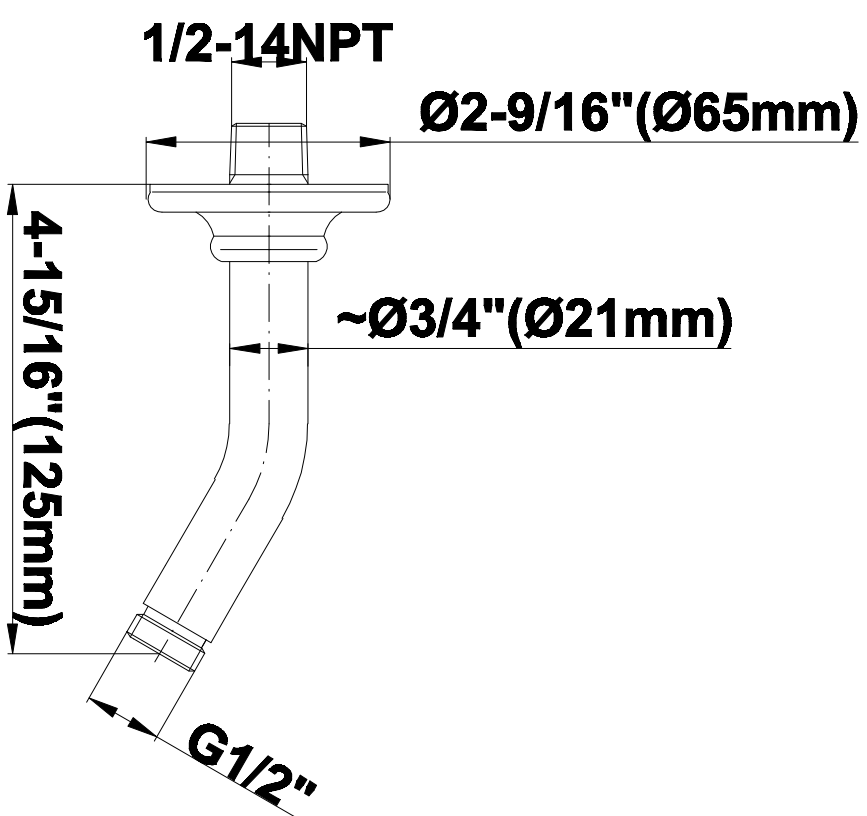

Complete Shower Set G-7165

Trim and Valve Kit Only G-7055 & G-7065

Wall Min 1 1/2" (38mm)

Wall Max 2 1/8" (54mm)

Note: Optional Shower head and arm, and tub spout shown.

Trim Only G-7065-XX

Includes one of the following handles:

G-8440

5" Elegant Showerhead

Product Features

- Original, unique shape, 40 spray openings
- Metal ball-joint allows for showerhead angle adjustment
- Showerhead flow rate ≤ 1.8 max gpm

Code Compliance

- *CALGreen*

* Special order finish- call for availability

SHOWER
Traditional 5" Shower Arm
G-8520

GRAFF®

Information

- Includes arm and flange
- 1/2" NPT male thread inlet
- For use with all showerheads (especially G-8420, G-8440 and G-8450)

G-8520

SHOWER
7" Traditional Tub Spout
G-8550

GRAFF®

Information

- Includes spout ring
- 1/2" NPT female thread inlet
- Tub spout flow rate ~ 19.8 gpm @60 psi

Finishes

24K Gold

24K Brushed
Gold