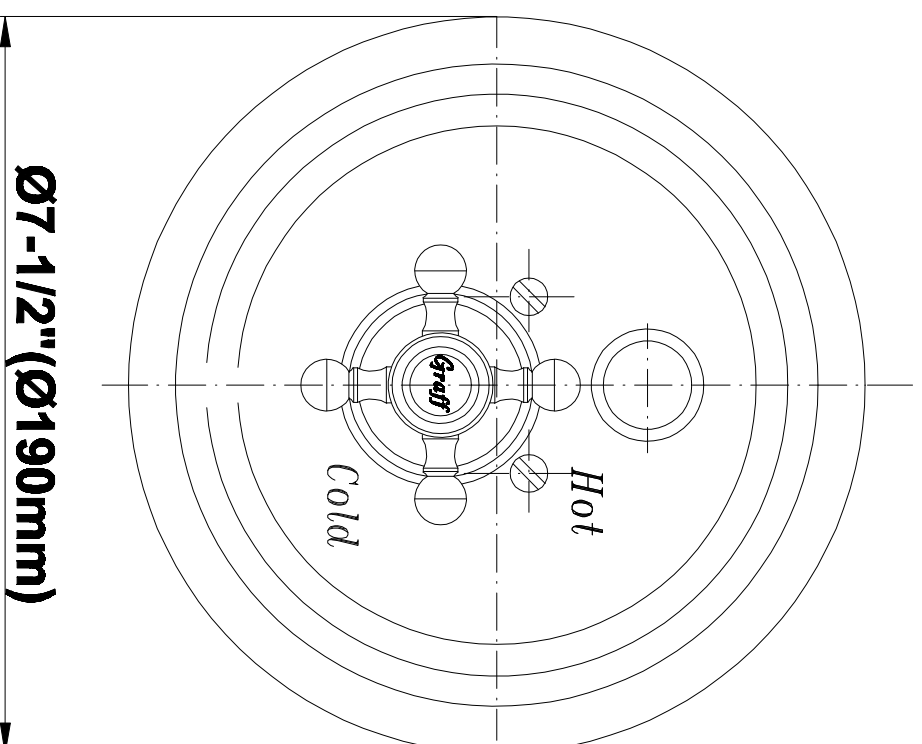

Warranty

- Limited lifetime warranty

For complete warranty information go to www.graff-faucets.com/en-nam/warranty

SHOWER
Canterbury trim Plate w/Handle
G-7065-C2S-T

GRAFF[®]

Information

- Single metal lever handle
- Decorative trim plate
- Includes push-button diverter
- Use with G-7055 pressure balancing rough valve for shower and tub configurations
- To complete package, you must order rough valve

G-7065

SHOWER
5" Elegant Showerhead
G-8440

GRAFF®

Information

- Original, unique shape
- 40 spray openings
- Metal ball-joint allows for showerhead angle adjustment
- Showerhead flow rate ≤ 1.8 max gpm
- CALGreen

G-8440

5" Elegant Showerhead

Product Features

- Original, unique shape, 40 spray openings
- Metal ball-joint allows for showerhead angle adjustment
- Showerhead flow rate ≤ 1.8 max gpm

Code Compliance

- *CALGreen*