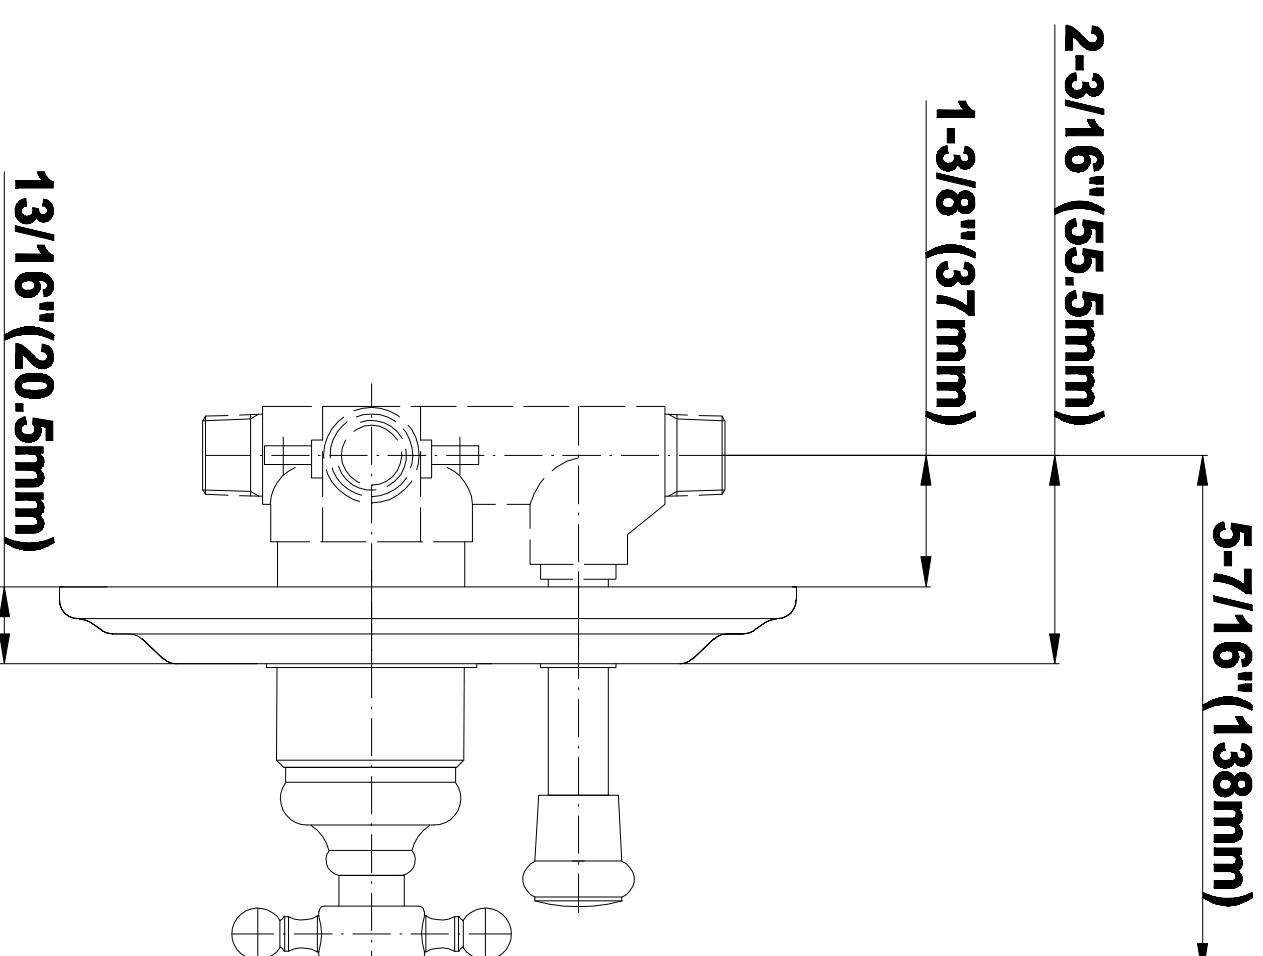

SHOWER
Pressure Balancing Shower
System - Tub and Shower& Trim)
G-7165-C2S

GRAFF®

Information

- 1/2" pressure balance valve with diverter and trim
- 5" showerhead with 5" wall-mounted shower arm
- 7" traditional tub spout
- Optional extension kit
- Showerhead flow rate ≤ 1.8 max gpm
- CALGreen

Complete Shower Set G-7165

Trim and Valve Kit Only G-7055 & G-7065

Wall Min 1 1/2" (38mm)

Wall Max 2 1/8" (54mm)

Note: Optional Shower head and arm, and tub spout shown.

Trim Only G-7065-XX

Includes one of the following handles:

G-7065

SHOWER
5" Elegant Showerhead
G-8440

GRAFF®

Information

- Original, unique shape
- 40 spray openings
- Metal ball-joint allows for showerhead angle adjustment
- Showerhead flow rate ≤ 1.8 max gpm
- CALGreen

G-8440

5" Elegant Showerhead

Product Features

- Original, unique shape, 40 spray openings
- Metal ball-joint allows for showerhead angle adjustment
- Showerhead flow rate ≤ 1.8 max gpm

Code Compliance

- *CALGreen*