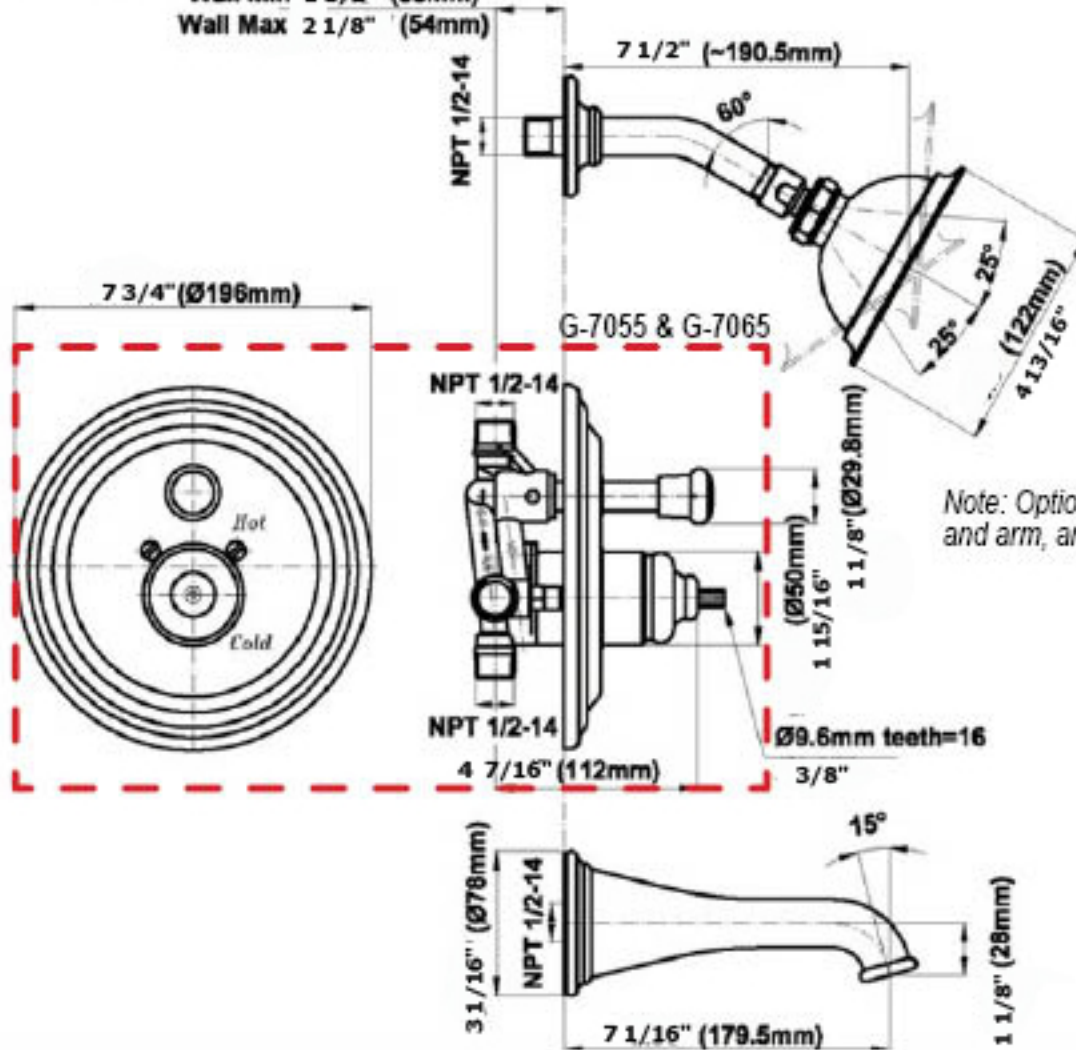

SHOWER
Pressure Balancing Shower
System - Tub and Shower& Trim)
G-7165-C2S

GRAFF®

Information

- 1/2" pressure balance valve with diverter and trim
- 5" showerhead with 5" wall-mounted shower arm
- 7" traditional tub spout
- Optional extension kit
- Showerhead flow rate ≤ 1.8 max gpm
- CALGreen

Complete Shower Set G-7165

Trim and Valve Kit Only G-7055 & G-7065

Wall Min 1 1/2" (38mm)

Wall Max 2 1/8" (54mm)

Note: Optional Shower head and arm, and tub spout shown.

Trim Only G-7065-XX

Includes one of the following handles:

G-7065

SHOWER
5" Elegant Showerhead
G-8440

GRAFF®

Information

- Original, unique shape
- 40 spray openings
- Metal ball-joint allows for showerhead angle adjustment
- Showerhead flow rate ≤ 1.8 max gpm
- CALGreen

G-8440

5" Elegant Showerhead

Product Features

- Original, unique shape, 40 spray openings
- Metal ball-joint allows for showerhead angle adjustment
- Showerhead flow rate ≤ 1.8 max gpm

Code Compliance

- *CALGreen*