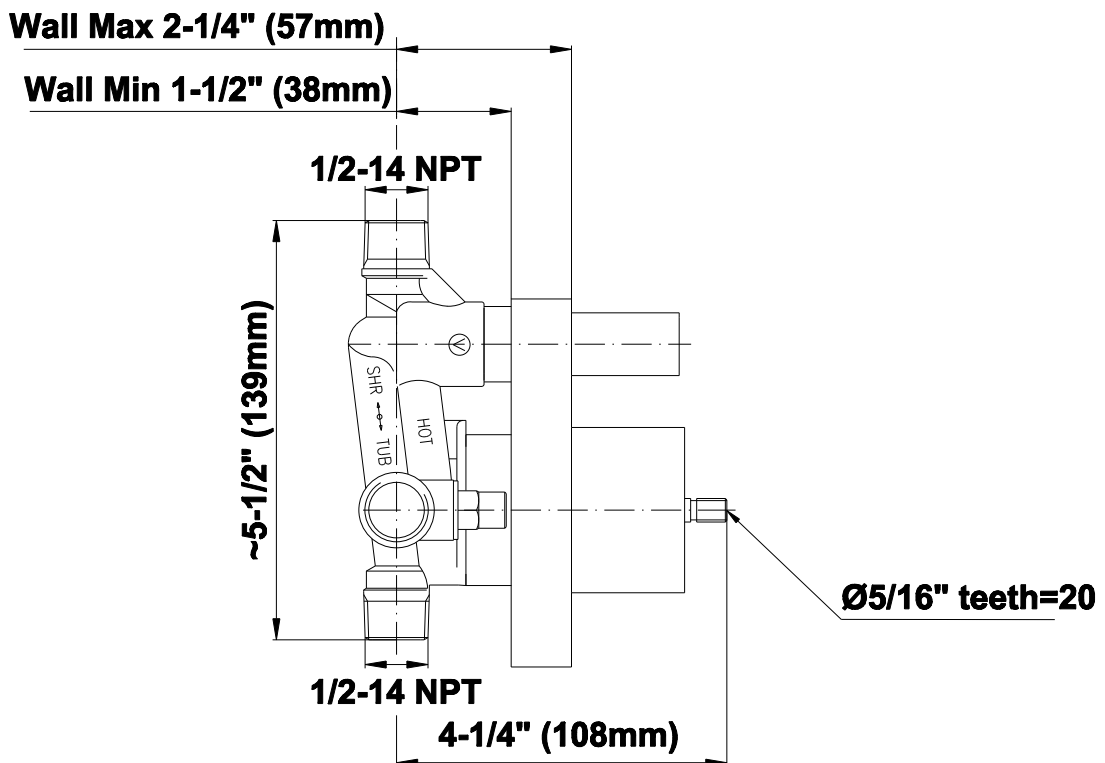

G-7055

1/2" Rough Valve w/Diverter

Product Features

- Anti-scald protection
- 1/2" universal inlets/outlets with male threads
- Built-in service stops
- Push-button diverter
- For use with tub & shower configuration
- Supplied with protective plastic guard

Warranty

- Limited lifetime warranty

For complete warranty information go to www.graff-faucets.com/en-nam/warranty

SHOWER
Canterbury trim Plate w/Handle
G-7065-C2S-T

GRAFF[®]

Information

- Single metal lever handle
- Decorative trim plate
- Includes push-button diverter
- Use with G-7055 pressure balancing rough valve for shower and tub configurations
- To complete package, you must order rough valve

G-7065

SHOWER
5" Elegant Showerhead
G-8440

GRAFF®

Information

- Original, unique shape
- 40 spray openings
- Metal ball-joint allows for showerhead angle adjustment
- Showerhead flow rate ≤ 1.8 max gpm
- CALGreen

G-8440

5" Elegant Showerhead

Product Features

- Original, unique shape, 40 spray openings
- Metal ball-joint allows for showerhead angle adjustment
- Showerhead flow rate ≤ 1.8 max gpm

Code Compliance

- *CALGreen*