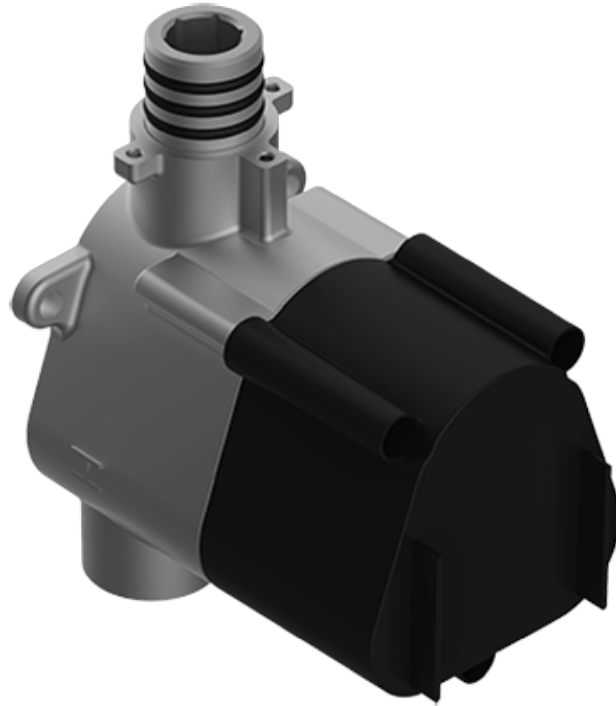

SHOWER  
Thermostatic Rough Valve  
**G-8006**

---

**GRAFF**<sup>®</sup>

### **Information**

- 12.9 gpm @ 60 psi
- 3/4" universal inlets
- Built-in service stops
- Stacking outlet feature
- Complete serviceability from front of all units
- Supplied with protective plastic cover
- CalGreen compliant dependent on functions

# G-8006

M-Series

3/4" Concealed Thermostatic Rough Valve

## Product Features

- 12.9 gpm @ 60 psi
- 3/4" universal inlets
- Built-in service stops
- Stacking outlet feature
- Complete serviceability from front of all units
- Supplied with protective plastic cover
- CalGreen compliant dependent on functions