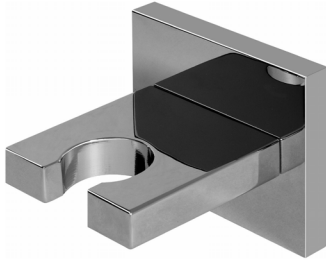

SHOWER
Contemporary Square Wall
Bracket for Handshower
G-8632

GRAFF®

Information

- Solid brass construction

Finishes

G-8632

Contemporary Square Wall Bracket for Handshower

Product Features

- Solid brass construction

Available Finishes

- Polished Chrome
G-8632-PC
- Steelnox[®]
G-8632-SN

Warranty

- Limited lifetime warranty

For complete warranty information go to
<http://www.graff-faucets.com/en/info/faqs>