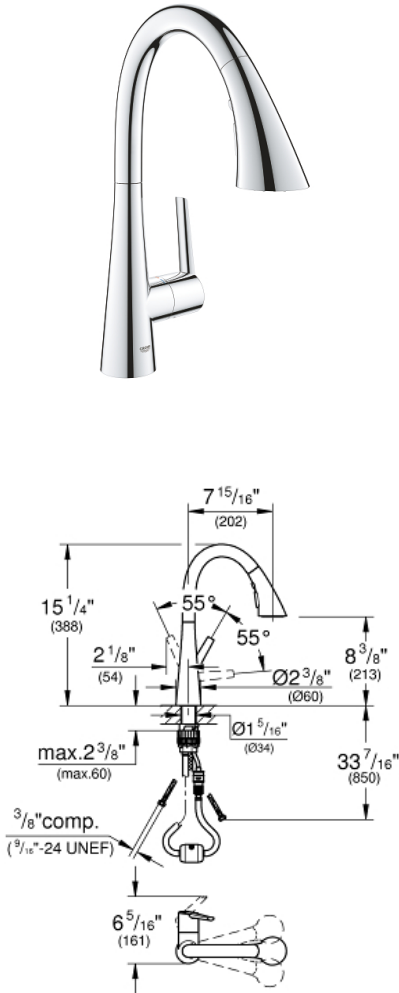

LADYLUX  
Single-Handle Kitchen Faucet  
MODEL # 30368002

Pure Freude  
an Wasser

GROHE

**Product Description:**  
**LADYLUX**  
**Single-Handle Kitchen Faucet**

**Standard Specification:**

- For bar sinks
- Single hole installation
- **GROHE StarLight** chrome finish
- **GROHE SilkMove** 1.4" (35 mm) ceramic cartridge
- GROHE Magnetic Docking guarantees easy retraction and smooth docking of the spray head back to the starting position
- Pull-out spray with 3 spray types
- Diverter: Laminar spray/SpeedClean shower jet/GROHE Blade spray (reduced water consumption by up to 70% and even stronger spray performance)
- Stop function - pause button to stop the water flow
- Automatic return to laminar spray
- Adjustable flow rate limiter
- Swivel Spout
- Check valve included to prevent backflow
- Stainless steel flex lines
- GROHE QuickFix Plus ultra fast and simple installation - no tools needed
- GROHE Zero isolated inner water ways - lead and nickel free
- 1.75 gpm

**Color:**

- 30368002 StarLight Chrome