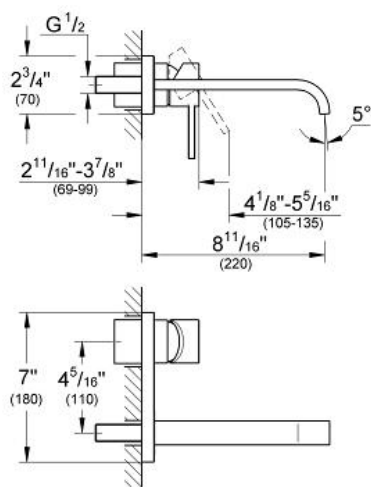

ALLURE
Two-Hole Basin Mixer
M-Size

MODEL # 19387

GROHE America, Inc | 200 North Gary Avenue, Suite G, Roselle, IL 60172
Phone: +1 (800) 444-7643 | Fax: +1 (800) 225-2778 | us-customerservice@grohe.com

Pure Freude an Wasser

Product Description:
Two-Hole Basin Mixer
M-Size

Standard Specification:

- Requires Vessel Rough-In Valve 33 780
- Wall mount
- With metal plate
- Spout with flow control
- Spout Reach: $8^{11/16}$ "
- Center distance $4^{5/16}$ " (110 mm)
- Without concealed body
- **GROHE StarLight®** finish
- Max flow rate: 1.2 gpm (4.56 L/min)

Color:

- 19387 00A chrome
- 19387 000 chrome