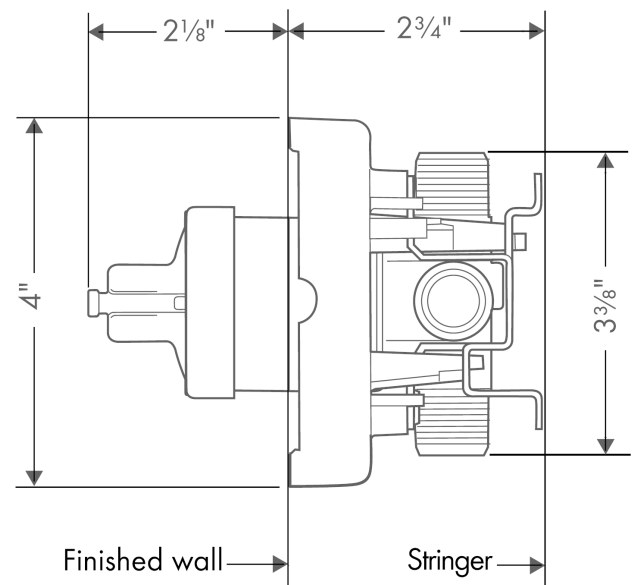

**Rough, Pressure Balance with Service Stops**

Finishes : n.a. Part no. : 04121181

**Description**

**Features**

- 1/2" NPT

**Item details**

List Price \$ 136.00

**Compliance**

**Product image**

**Scale drawing**

**Rough, Pressure Balance with Service Stops**

Finishes : n.a. Part no. : 04121181

**Exploded drawing**

Year of production: >10/08

1  
 The cartridge is included with the trim kit.  
 La cartouche est comprise avec le jeu de garniture.  
 El cartucho está incluido en el juego de la pieza exterior.

**Rough, Pressure Balance with Service Stops**

Finishes : n.a. Part no. : 04121181

**Spare parts list**

Year of production: >10/08

Pos.	Description	Part no.	Price	PU
1	cartridge, assy	88727000	-	1