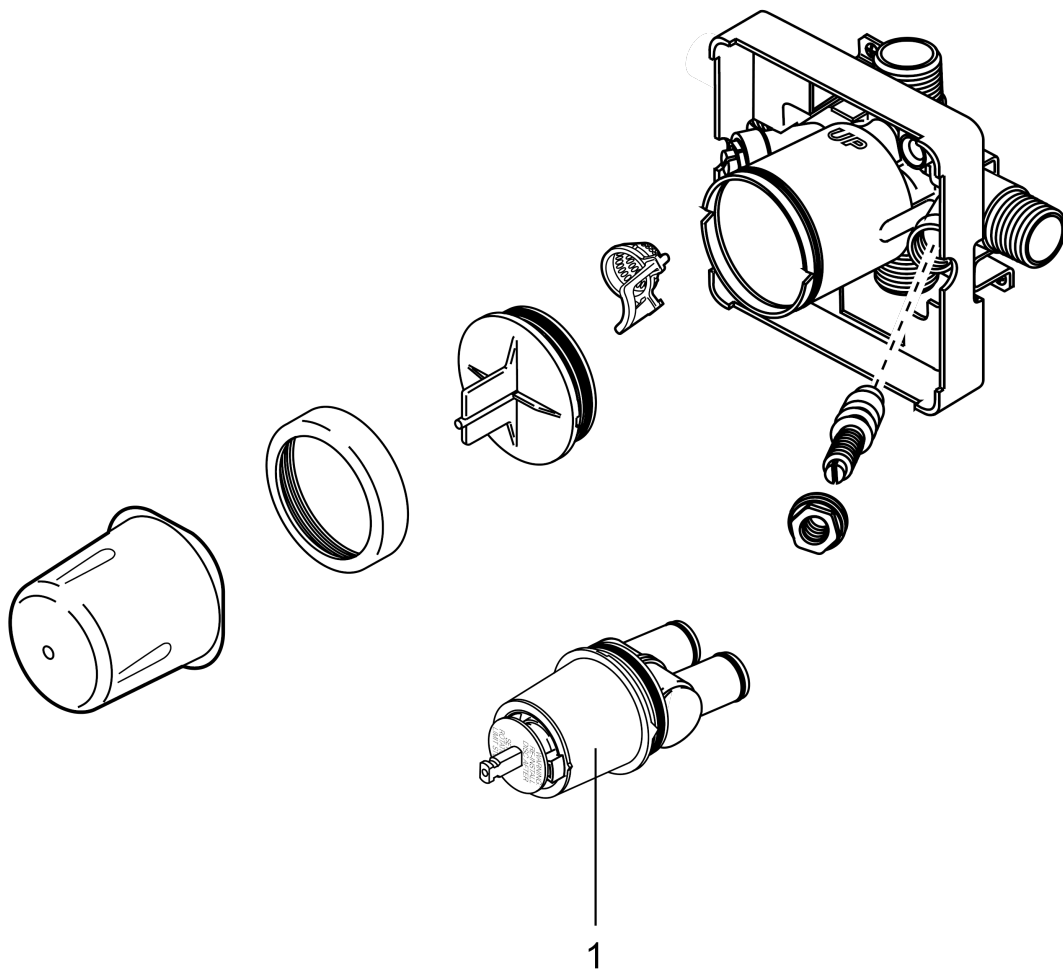

**Rough, Pressure Balance with Service Stops**

Finishes : n.a. Part no. : 04121181

**Description**

**Features**

- 1/2" NPT

**Item details**

List Price \$ 136.00

**Compliance**

**Product image**

**Scale drawing**

**Rough, Pressure Balance with Service Stops**

Finishes : n.a. Part no. : 04121181

**Exploded drawing**

Year of production: >10/08

1  
 The cartridge is included with the trim kit.  
 La cartouche est comprise avec le jeu de garniture.  
 El cartucho está incluido en el juego de la pieza exterior.

**Rough, Pressure Balance with Service Stops**

Finishes : n.a. Part no. : 04121181

**Spare parts list**

Year of production: >10/08

Pos.	Description	Part no.	Price	PU
1	cartridge, assy	88727000	-	1