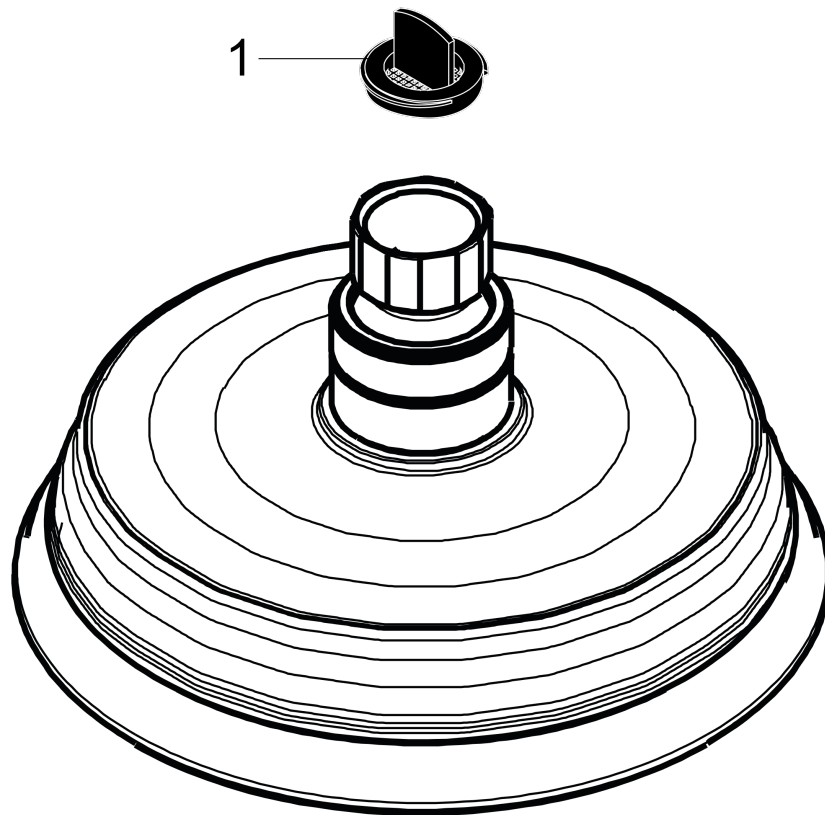

**Croma 100 Classic**  
**Showerhead 3-Jet, 2.0 GPM**  
 Finishes : **chrome** Part no. : **04333000**

**Description**

**Features**

- 75 no-clog spray channels
- Spray modes: Full, Pulsating Massage, Intense Turbo
- Flow: 2.0 GPM (7.6 L/Min)

**Item details**

List Price \$ 97.00

**Technology**

**Compliance**

**Product image**

**Scale drawing**

**Croma 100 Classic**  
**Showerhead 3-Jet, 2.0 GPM**  
Finishes : **chrome**    Part no. : **04333000**

Exploded drawing

Year of production: >06/10

**Croma 100 Classic**  
**Showerhead 3-Jet, 2.0 GPM**  
 Finishes : **chrome**    Part no. : **04333000**

**Spare parts list**

Year of production: >**06/10**

<b>Pos.</b>	<b>Description</b>	<b>Part no.</b>	<b>Price</b>	<b>PU</b>
1	filter packing	96477000	-	1