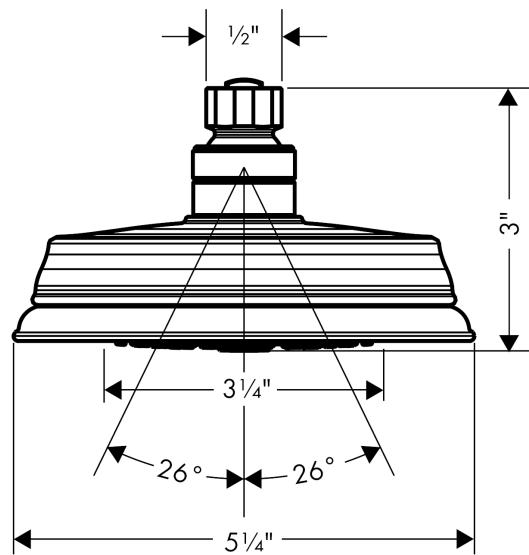

**Croma 100 Classic**  
**Showerhead 3-Jet, 2.0 GPM**  
 Finishes : **chrome** Part no. : **04333000**

**Description**

**Features**

- 75 no-clog spray channels
- Spray modes: Full, Pulsating Massage, Intense Turbo
- Flow: 2.0 GPM (7.6 L/Min)

**Item details**

List Price \$ 97.00

**Technology**

**Compliance**

**Product image**

**Scale drawing**

**Croma 100 Classic**  
**Showerhead 3-Jet, 2.0 GPM**  
Finishes : **chrome**    Part no. : **04333000**

Exploded drawing

Year of production: >06/10

**Croma 100 Classic**  
**Showerhead 3-Jet, 2.0 GPM**  
 Finishes : **chrome**    Part no. : **04333000**

**Spare parts list**

Year of production: >**06/10**

<b>Pos.</b>	<b>Description</b>	<b>Part no.</b>	<b>Price</b>	<b>PU</b>
1	filter packing	96477000	-	1