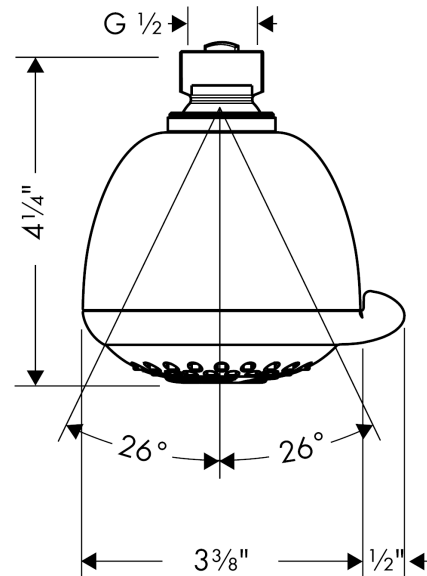

Croma
Showerhead E 75 3-Jet, 2.0 GPM
 Finishes : **brushed nickel** Part no. : **04335820**

Description

Features

- 40 no-clog spray channels
- Spray modes: Full, Pulsating Massage, Intense Turbo
- Flow: 2.0 GPM (7.6 L/Min)

Item details

List Price \$ 115.00

Technology

Compliance

Product image

Scale drawing

Croma
Showerhead E 75 3-Jet, 2.0 GPM
Finishes : **brushed nickel** Part no. : **04335820**

Exploded drawing

Year of production: >06/10

Croma
Showerhead E 75 3-Jet, 2.0 GPM
 Finishes : **brushed nickel** Part no. : **04335820**

Spare parts list

Year of production: >06/10

Pos.	Description	Part no.	Price	PU
1	filter packing	96477000	-	1
2	rubber boot	96425000	-	1