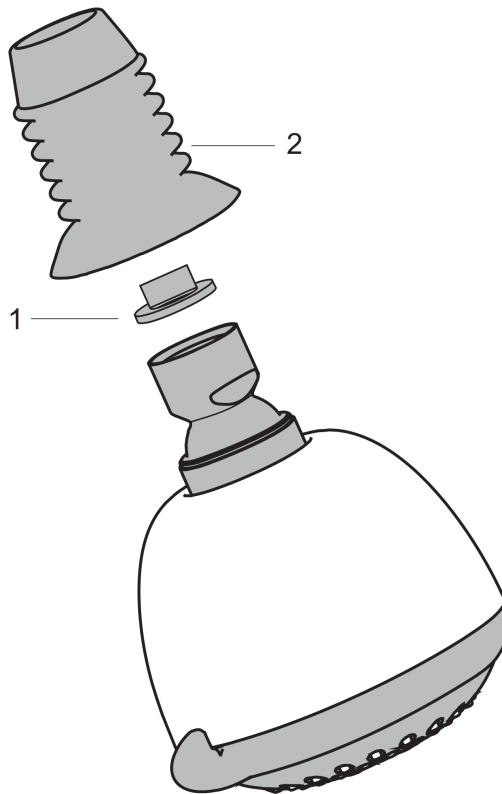

Croma
Showerhead E 75 3-Jet, 2.0 GPM
 Finishes : **brushed nickel** Part no. : **04335820**

Description

Features

- 40 no-clog spray channels
- Spray modes: Full, Pulsating Massage, Intense Turbo
- Flow: 2.0 GPM (7.6 L/Min)

Item details

List Price \$ 115.00

Technology

Compliance

Product image

Scale drawing

Croma
Showerhead E 75 3-Jet, 2.0 GPM
Finishes : **brushed nickel** Part no. : **04335820**

Exploded drawing

Year of production: >06/10

Croma
Showerhead E 75 3-Jet, 2.0 GPM
 Finishes : **brushed nickel** Part no. : **04335820**

Spare parts list

Year of production: >06/10

Pos.	Description	Part no.	Price	PU
1	filter packing	96477000	-	1
2	rubber boot	96425000	-	1