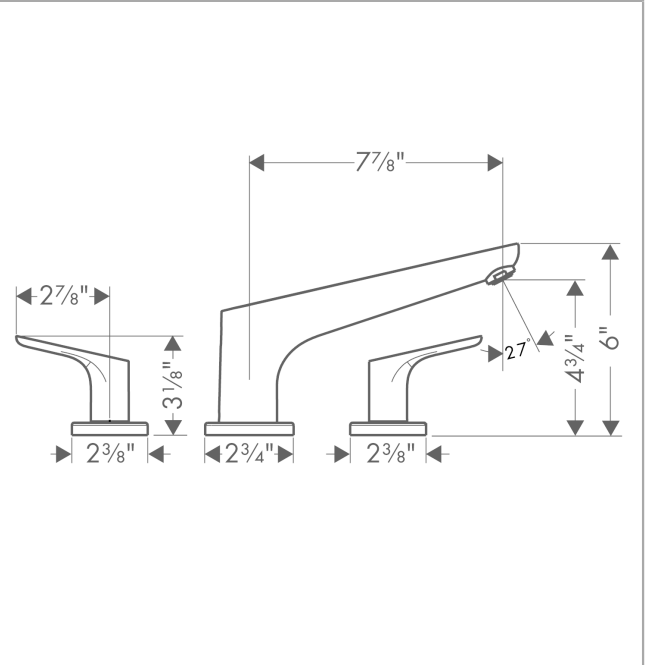

Focus

3-Hole Roman Tub Set Trim

Finishes : **brushed nickel** Part no. : **04365820**

Description

Features

- 90° ceramic valves

Item details

List Price \$ 659.00

Technology

Compliance

Product image

Scale drawing

Focus

3-Hole Roman Tub Set Trim

Finishes : **brushed nickel** Part no. : **04365820**

Exploded drawing

Year of production: >01/12

Focus

3-Hole Roman Tub Set Trim

Finishes : **brushed nickel** Part no. : **04365820**

Spare parts list

Year of production: >01/12

Pos.	Description	Part no.	Price	PU
1	spout cpl.	95937820	-	1
2	hollow set screw M6x6	97660000	-	1
3	aerator M24x1 (25 l/min)	13914820	-	1
4	escutcheon Ø 70 mm	97779820	-	1
5	adapter for spout	88512000	-	1
6	handle	95929820	-	1
7	handle fixing set	94184000	-	1
8	escutcheon	31098820	-	1
a	base body	06646000	-	1