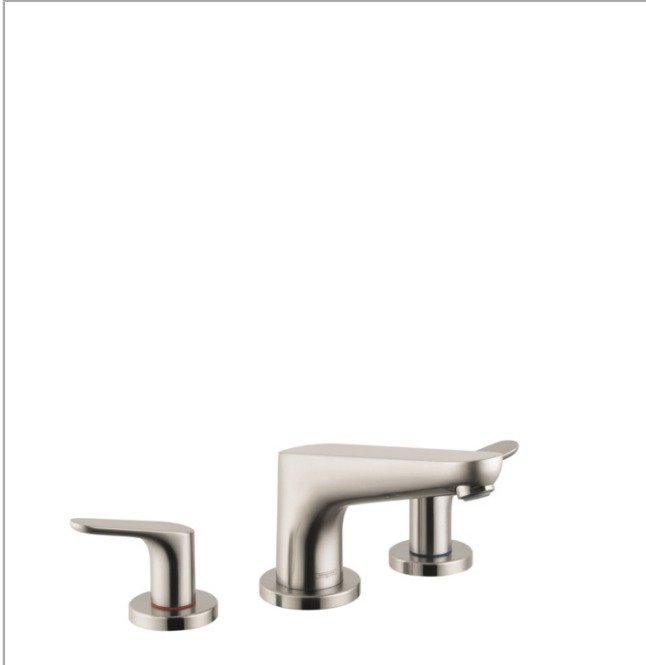

Focus

3-Hole Roman Tub Set Trim

Finishes : **brushed nickel** Part no. : **04365820**

Description

Features

- 90° ceramic valves

Item details

List Price \$ 659.00

Technology

Compliance

Product image

Scale drawing

Focus

3-Hole Roman Tub Set Trim

Finishes : **brushed nickel** Part no. : **04365820**

Exploded drawing

Year of production: >01/12

Focus

3-Hole Roman Tub Set Trim

Finishes : **brushed nickel** Part no. : **04365820**

Spare parts list

Year of production: >01/12

Pos.	Description	Part no.	Price	PU
1	spout cpl.	95937820	-	1
2	hollow set screw M6x6	97660000	-	1
3	aerator M24x1 (25 l/min)	13914820	-	1
4	escutcheon Ø 70 mm	97779820	-	1
5	adapter for spout	88512000	-	1
6	handle	95929820	-	1
7	handle fixing set	94184000	-	1
8	escutcheon	31098820	-	1
a	base body	06646000	-	1