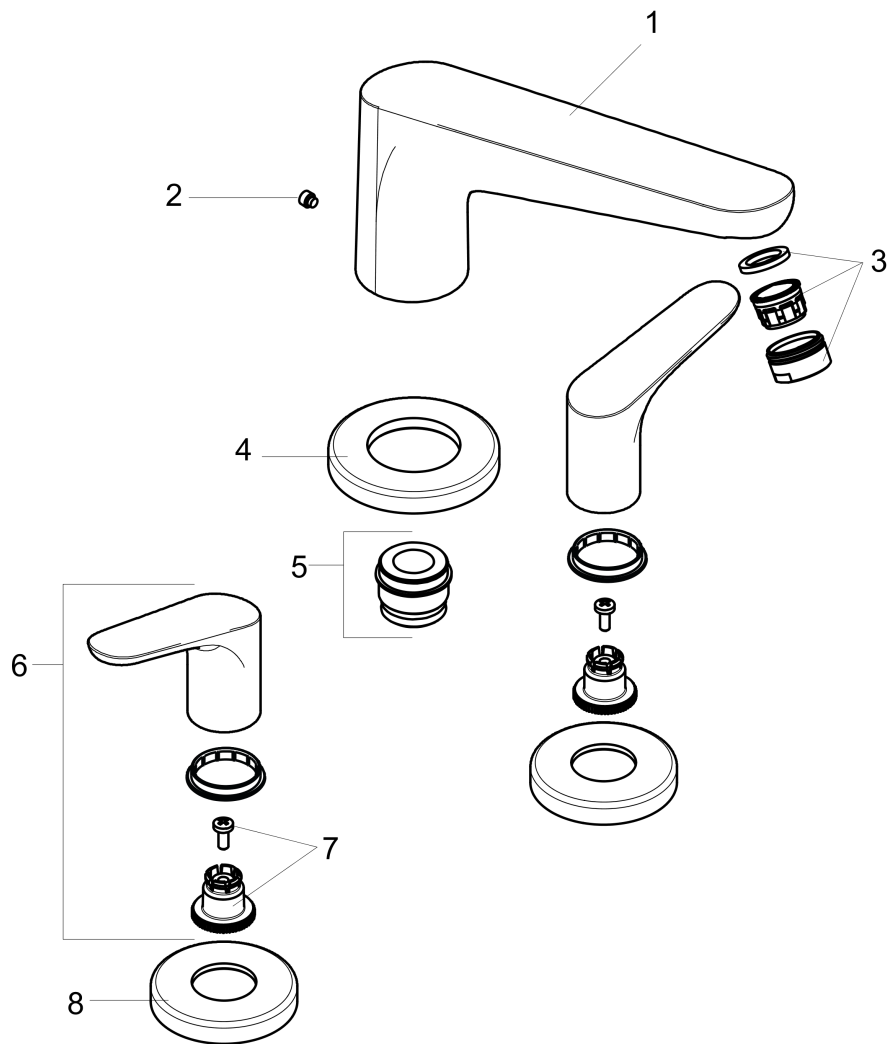

Focus

3-Hole Roman Tub Set Trim

Finishes : **brushed nickel** Part no. : **04365820**

Description

Features

- 90° ceramic valves

Item details

List Price \$ 659.00

Technology

Compliance

Product image

Scale drawing

Focus

3-Hole Roman Tub Set Trim

Finishes : **brushed nickel** Part no. : **04365820**

Exploded drawing

Year of production: >01/12

Focus

3-Hole Roman Tub Set Trim

Finishes : **brushed nickel** Part no. : **04365820**

Spare parts list

Year of production: >01/12

Pos.	Description	Part no.	Price	PU
1	spout cpl.	95937820	-	1
2	hollow set screw M6x6	97660000	-	1
3	aerator M24x1 (25 l/min)	13914820	-	1
4	escutcheon Ø 70 mm	97779820	-	1
5	adapter for spout	88512000	-	1
6	handle	95929820	-	1
7	handle fixing set	94184000	-	1
8	escutcheon	31098820	-	1
a	base body	06646000	-	1