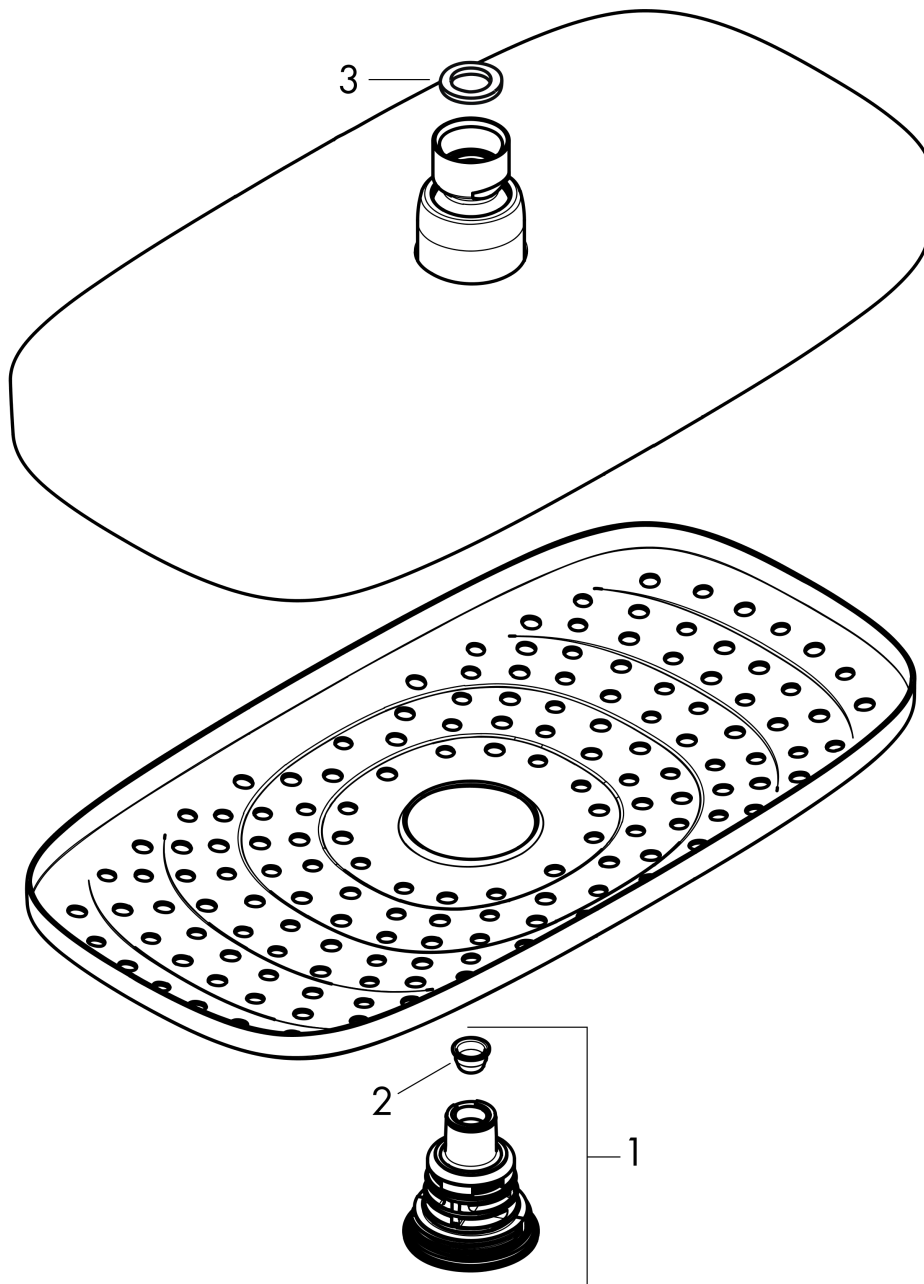

**Raindance Select E  
Showerhead 300 2-Jet, 2.0 GPM**

Finishes : **brushed nickel** Part no. : **04534820**

**Description**

**Features**

- 146 no-clog spray channels
- Spray modes: RainAir, Rain
- Flow: 2.0 GPM (7.6 L/Min)
- Select button for comfortable alternation of spray modes
- Fully-finished matching spray face
- Spray face removable for cleaning

**Item details**

List Price \$ 903.00

**Technology**

**Compliance**

**Product image**

**Scale drawing**

**Raindance Select E**  
**Showerhead 300 2-Jet, 2.0 GPM**  
Finishes : **brushed nickel**    Part no. : **04534820**

Exploded drawing

Year of production: >02/18

**Raindance Select E**  
**Showerhead 300 2-Jet, 2.0 GPM**  
 Finishes : **brushed nickel**    Part no. : **04534820**

**Spare parts list**

Year of production: >02/18

| Pos. | Description   | Part no. | Price | PU |
|------|---------------|----------|-------|----|
| 1    | selector assy | 93091000 | -     | 1  |
| 2    | filter        | 97735000 | -     | 1  |
| 3    | flat seal     | 97674000 | -     | 1  |