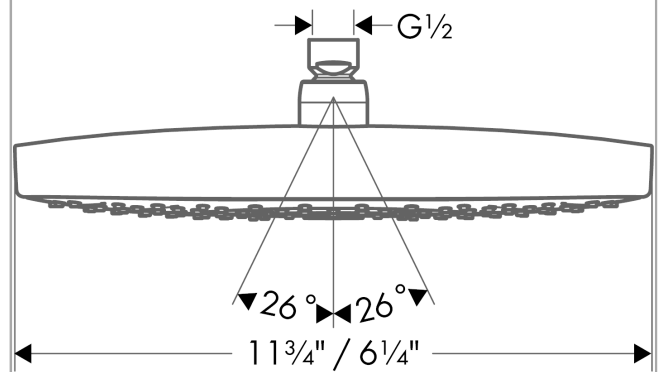

**Raindance Select E  
Showerhead 300 2-Jet, 2.0 GPM**

Finishes : **brushed nickel** Part no. : **04534820**

**Description**

**Features**

- 146 no-clog spray channels
- Spray modes: RainAir, Rain
- Flow: 2.0 GPM (7.6 L/Min)
- Select button for comfortable alternation of spray modes
- Fully-finished matching spray face
- Spray face removable for cleaning

**Item details**

List Price \$ 903.00

**Technology**

**Compliance**

**Product image**

**Scale drawing**

**Raindance Select E**  
**Showerhead 300 2-Jet, 2.0 GPM**  
Finishes : **brushed nickel**    Part no. : **04534820**

Exploded drawing

Year of production: >02/18

**Raindance Select E**  
**Showerhead 300 2-Jet, 2.0 GPM**  
 Finishes : **brushed nickel**    Part no. : **04534820**

**Spare parts list**

Year of production: >02/18