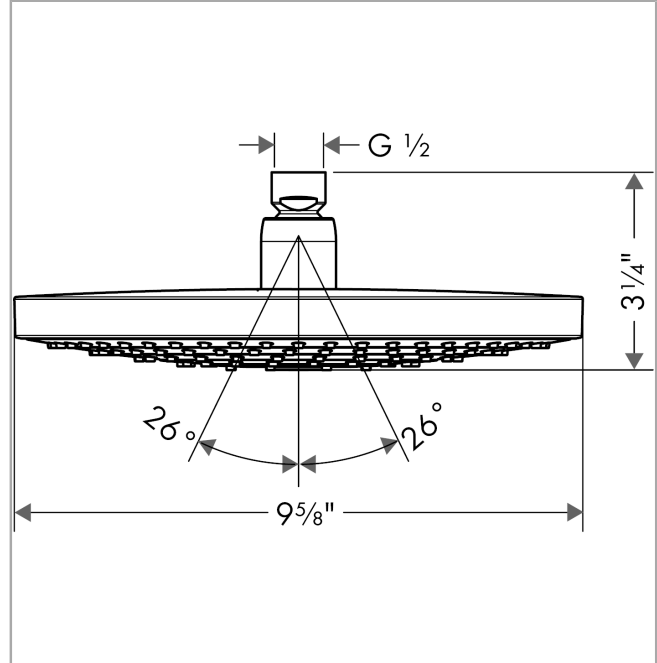

Raindance Select S Showerhead 240 2-Jet, 2.0 GPM

Finishes : **white/chrome** Part no. : **04719400**

Description

Features

- 134 no-clog spray channels
- Spray modes: RainAir, Rain
- Flow: 2.0 GPM (7.6 L/Min)
- Select button for comfortable alternation of spray modes
- Fully-finished matching spray face
- Spray face removable for cleaning

Item details

List Price \$ 544.00

Technology

Compliance

Product image

Scale drawing

Raindance Select S
Showerhead 240 2-Jet, 2.0 GPM
Finishes : **white/chrome** Part no. : **04719400**

Exploded drawing

Year of production: >01/18

Raindance Select S
Showerhead 240 2-Jet, 2.0 GPM
 Finishes : **white/chrome** Part no. : **04719400**

Spare parts list

Year of production: >01/18

Pos.	Description	Part no.	Price	PU
1	seal	98058000	-	1
2	filter	97735000	-	1
3	cover	98344000	-	1
4	O-ring 3x1	98384000	-	1
5	selector assy	93091000	-	1