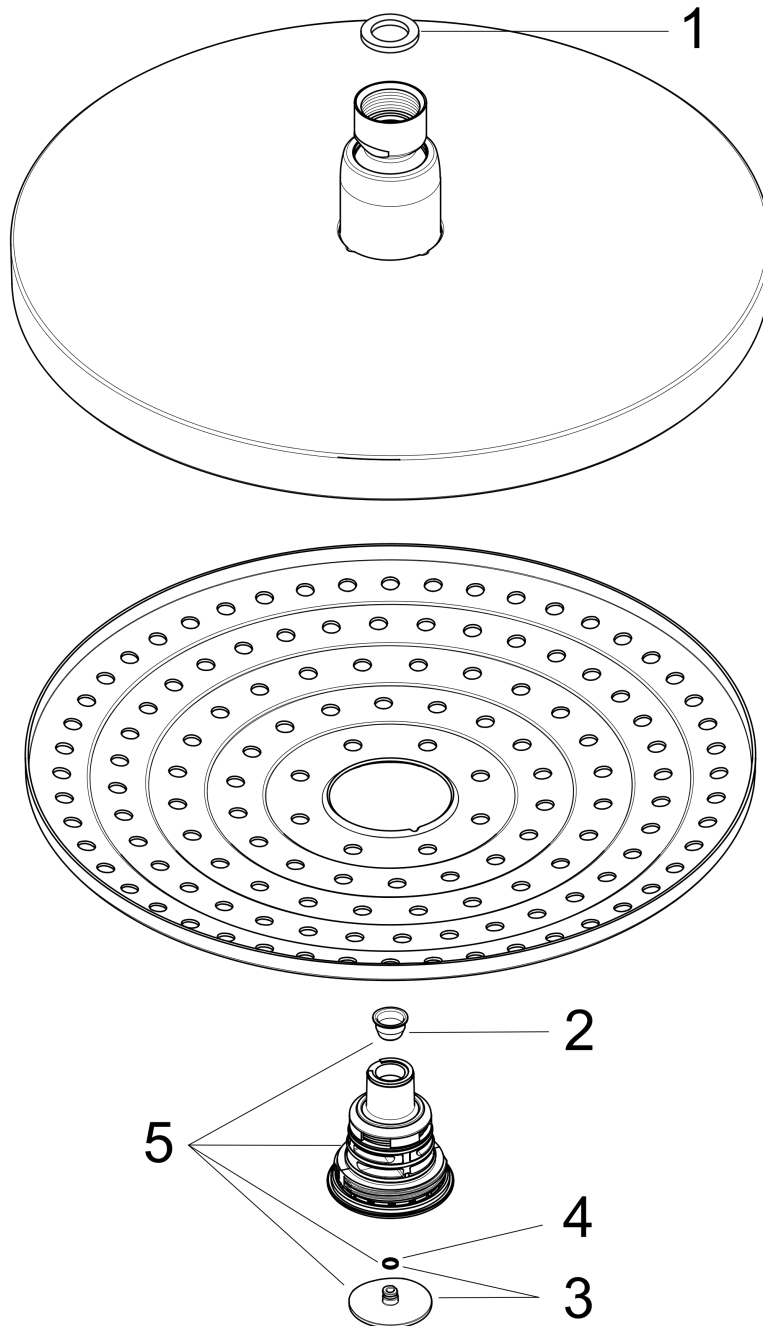

Raindance Select S Showerhead 240 2-Jet, 2.0 GPM

Finishes : **white/chrome** Part no. : **04719400**

Description

Features

- 134 no-clog spray channels
- Spray modes: RainAir, Rain
- Flow: 2.0 GPM (7.6 L/Min)
- Select button for comfortable alternation of spray modes
- Fully-finished matching spray face
- Spray face removable for cleaning

Item details

List Price \$ 544.00

Technology

Compliance

Product image

Scale drawing

Raindance Select S
Showerhead 240 2-Jet, 2.0 GPM
Finishes : **white/chrome** Part no. : **04719400**

Exploded drawing

Year of production: >01/18

Raindance Select S
Showerhead 240 2-Jet, 2.0 GPM
 Finishes : **white/chrome** Part no. : **04719400**

Spare parts list

Year of production: >01/18

Pos.	Description	Part no.	Price	PU
1	seal	98058000	-	1
2	filter	97735000	-	1
3	cover	98344000	-	1
4	O-ring 3x1	98384000	-	1
5	selector assy	93091000	-	1