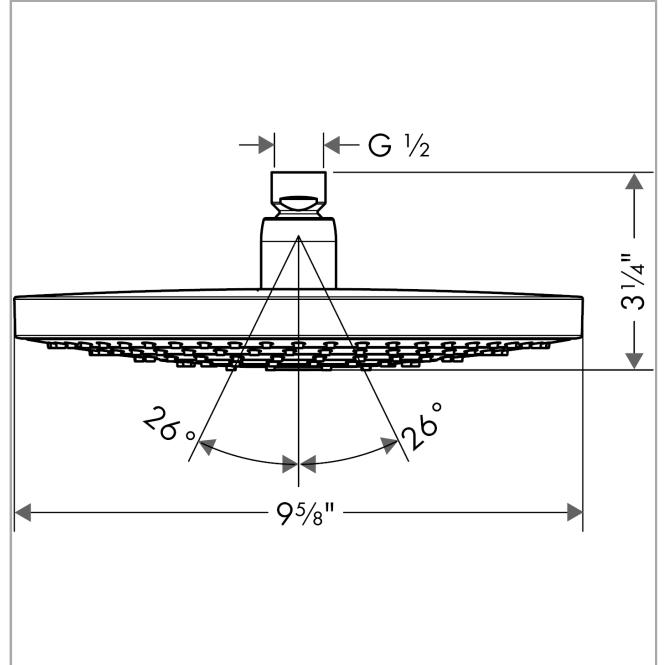

**Raindance Select S
Showerhead 240 2-Jet, 2.0 GPM**

Finishes : **brushed nickel** Part no. : **04719820**

Description

Features

- 134 no-clog spray channels
- Spray modes: RainAir, Rain
- Flow: 2.0 GPM (7.6 L/Min)
- Select button for comfortable alternation of spray modes
- Fully-finished matching spray face
- Spray face removable for cleaning

Item details

List Price \$ 700.00

Technology

Compliance

Product image

Scale drawing

Raindance Select S
Showerhead 240 2-Jet, 2.0 GPM
Finishes : **brushed nickel** Part no. : **04719820**

Exploded drawing

Year of production: >01/18

Raindance Select S
Showerhead 240 2-Jet, 2.0 GPM
 Finishes : **brushed nickel** Part no. : **04719820**

Spare parts list

Year of production: >01/18

Pos.	Description	Part no.	Price	PU
1	seal	98058000	-	1
2	filter	97735000	-	1
3	cover	98344000	-	1
4	O-ring 3x1	98384000	-	1
5	selector assy	93091000	-	1