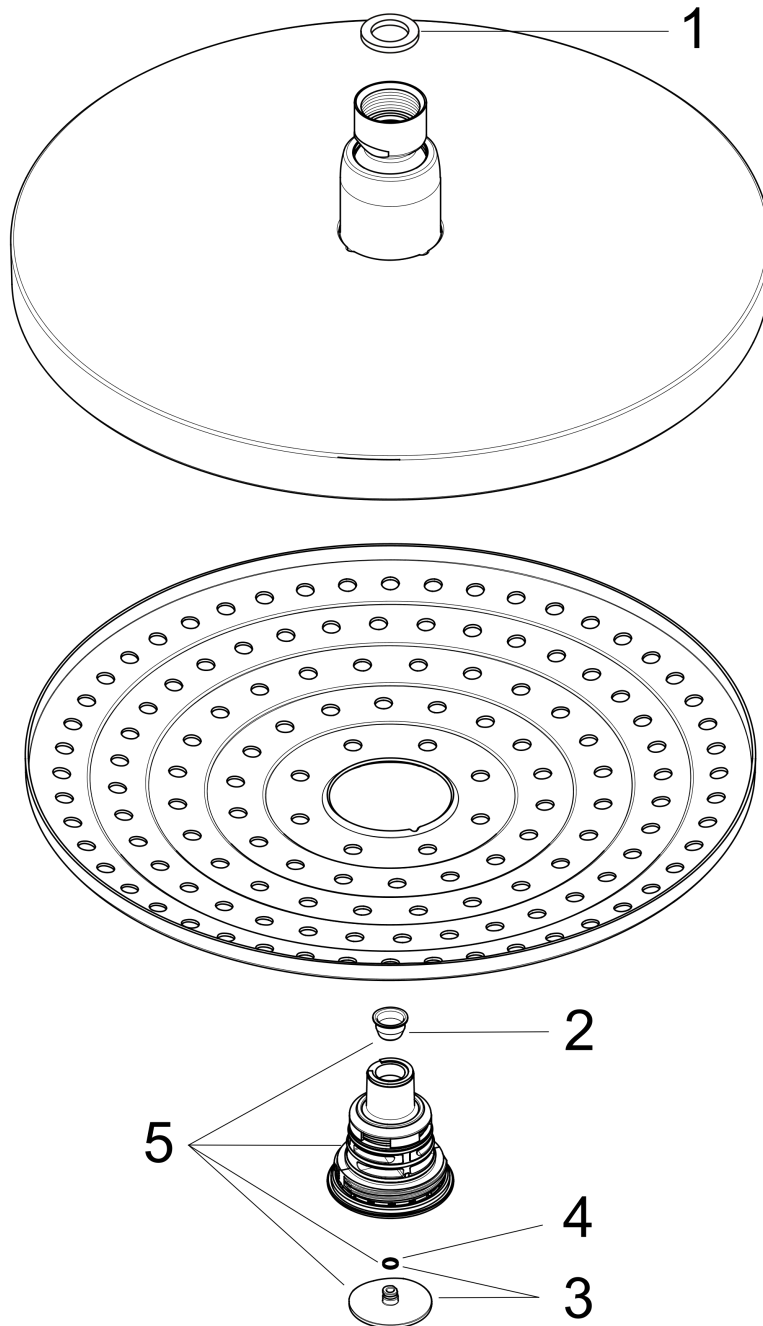

**Raindance Select S
Showerhead 240 2-Jet, 2.0 GPM**

Finishes : **brushed nickel** Part no. : **04719820**

Description

Features

- 134 no-clog spray channels
- Spray modes: RainAir, Rain
- Flow: 2.0 GPM (7.6 L/Min)
- Select button for comfortable alternation of spray modes
- Fully-finished matching spray face
- Spray face removable for cleaning

Item details

List Price \$ 700.00

Technology

Compliance

Product image

Scale drawing

Raindance Select S
Showerhead 240 2-Jet, 2.0 GPM
Finishes : **brushed nickel** Part no. : **04719820**

Exploded drawing

Year of production: >01/18

Raindance Select S
Showerhead 240 2-Jet, 2.0 GPM
 Finishes : **brushed nickel** Part no. : **04719820**

Spare parts list

Year of production: >01/18

Pos.	Description	Part no.	Price	PU
1	seal	98058000	-	1
2	filter	97735000	-	1
3	cover	98344000	-	1
4	O-ring 3x1	98384000	-	1
5	selector assy	93091000	-	1