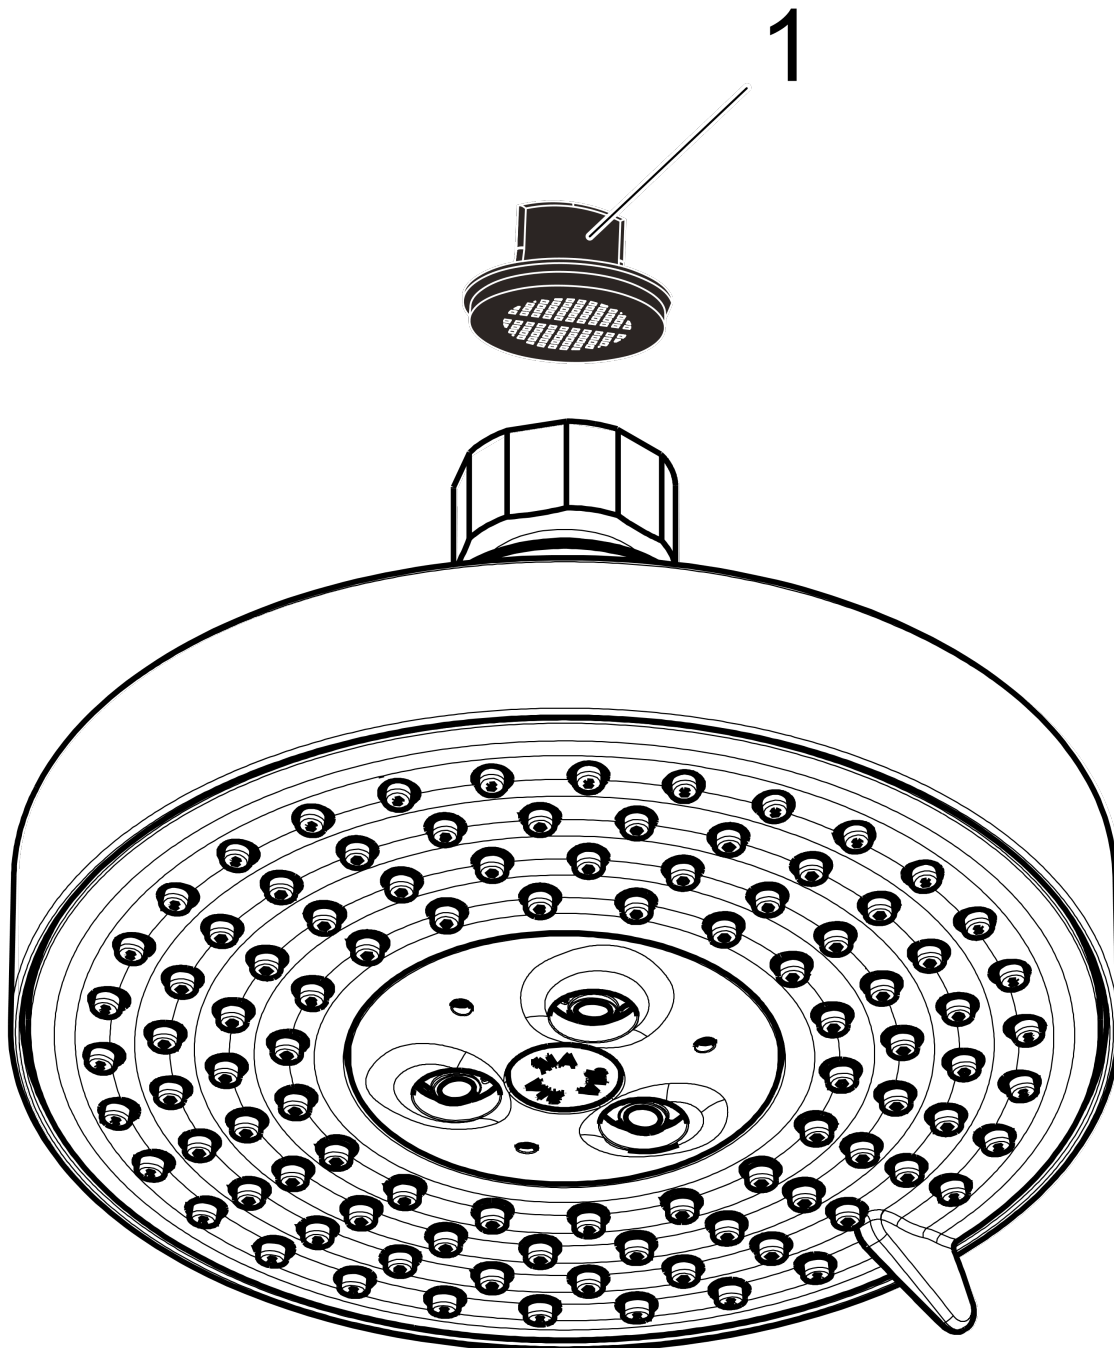

Raindance S
Showerhead 120 3-Jet, 2.0 GPM
 Finishes : **chrome** Part no. : **04728000**

Description

Features

- 95 no-clog spray channels
- Spray modes: BalanceAir, Whirl, RainAir
- Flow: 2.0 GPM (7.6 L/Min)

Item details

List Price \$ 224.00

Technology

Compliance

Product image

Scale drawing

Raindance S
Showerhead 120 3-Jet, 2.0 GPM
Finishes : **chrome** Part no. : **04728000**

Exploded drawing

Year of production: >04/17

Raindance S

Showerhead 120 3-Jet, 2.0 GPM

Finishes : **chrome** Part no. : **04728000**

Spare parts list

Year of production: >04/17

Pos.	Description	Part no.	Price	PU
1	filter packing	88649000	-	1