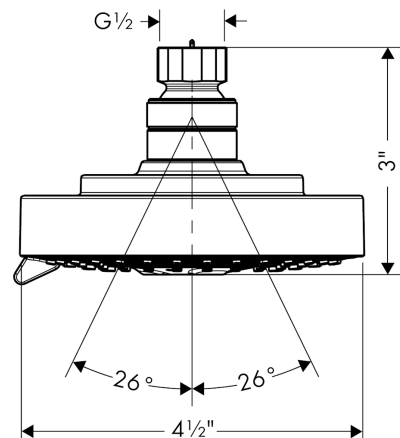

Raindance S
Showerhead 120 3-Jet, 2.0 GPM
 Finishes : **chrome** Part no. : **04728000**

Description

Features

- 95 no-clog spray channels
- Spray modes: BalanceAir, Whirl, RainAir
- Flow: 2.0 GPM (7.6 L/Min)

Item details

List Price \$ 224.00

Technology

Compliance

Product image

Scale drawing

Raindance S
Showerhead 120 3-Jet, 2.0 GPM
Finishes : **chrome** Part no. : **04728000**

Exploded drawing

Year of production: >04/17

Raindance S

Showerhead 120 3-Jet, 2.0 GPM

Finishes : **chrome** Part no. : **04728000**

Spare parts list

Year of production: >04/17

Pos.	Description	Part no.	Price	PU
1	filter packing	88649000	-	1