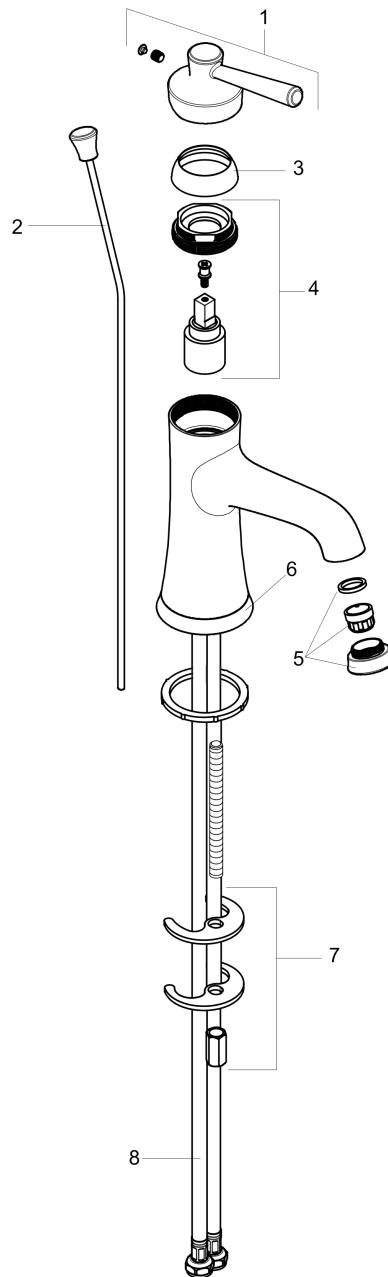

Joleena
Single-Hole Faucet 100 with Pop-Up Drain, 1.2 GPM
 Finishes : **brushed nickel** Part no. : **04771820**

Description

Features

- Spray modes: Aerated spray
- Flow: 1.2 GPM (4.5 L/Min)
- Ceramic cartridge
- Includes pop-up drain

Item details

List Price \$ 298.00

Technology

Compliance

Product image

Scale drawing

Joleena
Single-Hole Faucet 100 with Pop-Up Drain, 1.2 GPM
 Finishes : **brushed nickel** Part no. : **04771820**

Exploded drawing

Year of production: >01/20

Joleena
Single-Hole Faucet 100 with Pop-Up Drain, 1.2 GPM
 Finishes : **brushed nickel** Part no. : **04771820**

Spare parts list

Year of production: >01/20

Pos.	Description	Part no.	Price	PU
1	handle	93534820	-	1
2	pull rod	93529820	-	1
3	flange	93273820	-	1
4	cartridge, assy	93268000	-	1
5	aerator M24x1 (4,5 l/min)	93531821	-	1
6	escutcheon	93530820	-	1
7	fixing set	96016000	-	1
8	connection hose 600 mm	93528001	-	1
a	pop up waste	88509820	-	1