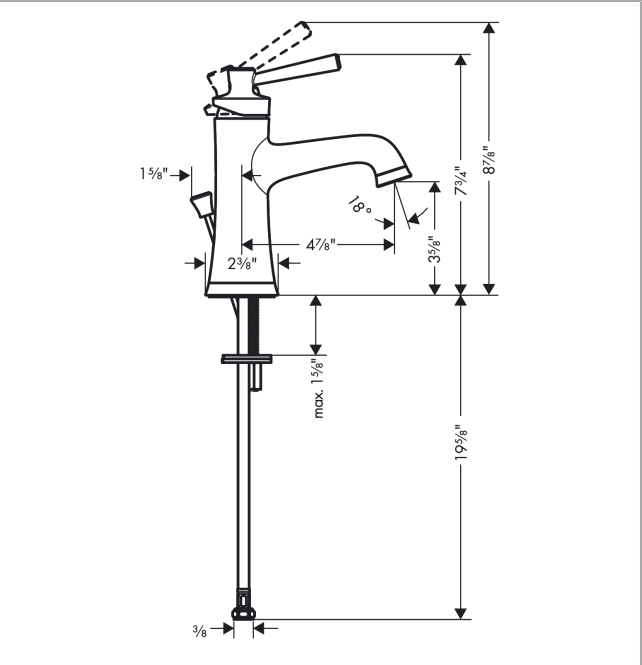

Joleena
Single-Hole Faucet 100 with Pop-Up Drain, 1.2 GPM
 Finishes : **brushed nickel** Part no. : **04771820**

Description

Features

- Spray modes: Aerated spray
- Flow: 1.2 GPM (4.5 L/Min)
- Ceramic cartridge
- Includes pop-up drain

Item details

List Price \$ 298.00

Technology

Compliance

Product image

Scale drawing

Joleena
Single-Hole Faucet 100 with Pop-Up Drain, 1.2 GPM
 Finishes : **brushed nickel** Part no. : **04771820**

Exploded drawing

Year of production: >01/20

Joleena
Single-Hole Faucet 100 with Pop-Up Drain, 1.2 GPM
 Finishes : **brushed nickel** Part no. : **04771820**

Spare parts list

Year of production: >01/20

Pos.	Description	Part no.	Price	PU
1	handle	93534820	-	1
2	pull rod	93529820	-	1
3	flange	93273820	-	1
4	cartridge, assy	93268000	-	1
5	aerator M24x1 (4,5 l/min)	93531821	-	1
6	escutcheon	93530820	-	1
7	fixing set	96016000	-	1
8	connection hose 600 mm	93528001	-	1
a	pop up waste	88509820	-	1