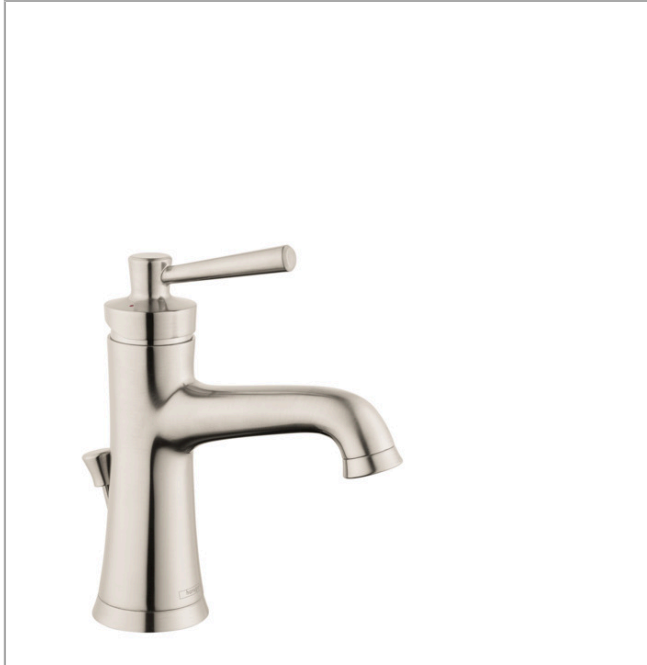

Joleena
Single-Hole Faucet 100 with Pop-Up Drain, 1.2 GPM
 Finishes : **brushed nickel** Part no. : **04771820**

Description

Features

- Spray modes: Aerated spray
- Flow: 1.2 GPM (4.5 L/Min)
- Ceramic cartridge
- Includes pop-up drain

Item details

List Price \$ 298.00

Technology

Compliance

Product image

Scale drawing

Joleena
Single-Hole Faucet 100 with Pop-Up Drain, 1.2 GPM
 Finishes : **brushed nickel** Part no. : **04771820**

Exploded drawing

Year of production: >01/20

Joleena
Single-Hole Faucet 100 with Pop-Up Drain, 1.2 GPM
 Finishes : **brushed nickel** Part no. : **04771820**

Spare parts list

Year of production: >01/20

Pos.	Description	Part no.	Price	PU
1	handle	93534820	-	1
2	pull rod	93529820	-	1
3	flange	93273820	-	1
4	cartridge, assy	93268000	-	1
5	aerator M24x1 (4,5 l/min)	93531821	-	1
6	escutcheon	93530820	-	1
7	fixing set	96016000	-	1
8	connection hose 600 mm	93528001	-	1
a	pop up waste	88509820	-	1